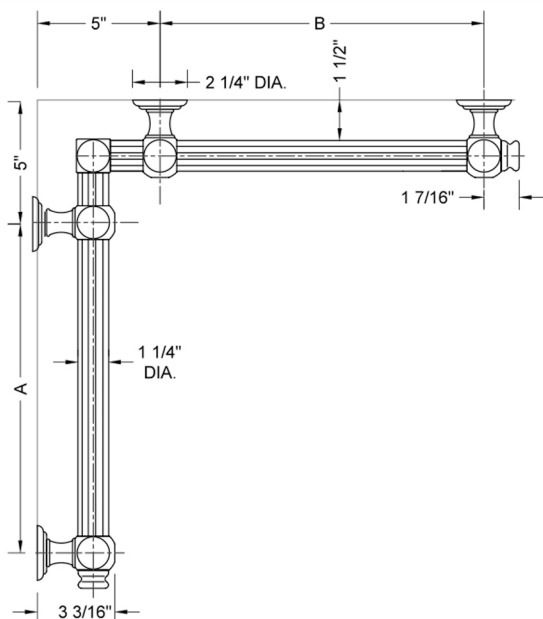

G61 12" x 32" Inside Corner Grab Bar

Model #: **G61-12-32-IC-**

FEATURES:

- ADA compliant when properly installed
- All brass construction, fully polished & plated
- All grab bars can be custom sized. Contact JACLO for pricing & availability
- Optional handshower sliders and toilet paper/wash cloth holders can be added only upon initial order
- Grab bars over 32" REQUIRE a middle post

SPECIFICATION DRAWING:

| BRASS LUXURY GRAB BAR | | | | | | | |
|-----------------------|----------------|-----|-----|--------------|----------------|-----|-----|
| PART. # | DESCRIPTION | A | B | PART. # | DESCRIPTION | A | B |
| G61-12-12-IC | CENTER OF POST | 12" | 12" | G61-24-36-IC | CENTER OF POST | 24" | 36" |
| G61-12-16-IC | CENTER OF POST | 12" | 16" | G61-24-48-IC | CENTER OF POST | 24" | 48" |
| G61-12-24-IC | CENTER OF POST | 12" | 24" | G61-24-60-IC | CENTER OF POST | 24" | 60" |
| G61-12-32-IC | CENTER OF POST | 12" | 32" | | | | |
| | | | | G61-32-32-IC | CENTER OF POST | 32" | 32" |
| G61-12-36-IC | CENTER OF POST | 12" | 36" | G61-32-36-IC | CENTER OF POST | 32" | 36" |
| G61-12-48-IC | CENTER OF POST | 12" | 48" | G61-32-48-IC | CENTER OF POST | 32" | 48" |
| G61-12-60-IC | CENTER OF POST | 12" | 60" | G61-32-60-IC | CENTER OF POST | 32" | 60" |
| | | | | | | | |
| G61-16-16-IC | CENTER OF POST | 16" | 16" | G61-36-36-IC | CENTER OF POST | 36" | 36" |
| G61-16-24-IC | CENTER OF POST | 16" | 24" | G61-36-48-IC | CENTER OF POST | 36" | 48" |
| G61-16-32-IC | CENTER OF POST | 16" | 32" | G61-36-60-IC | CENTER OF POST | 36" | 60" |
| | | | | | | | |
| G61-16-36-IC | CENTER OF POST | 16" | 36" | G61-48-48-IC | CENTER OF POST | 48" | 48" |
| G61-16-48-IC | CENTER OF POST | 16" | 48" | G61-48-60-IC | CENTER OF POST | 48" | 60" |
| G61-16-60-IC | CENTER OF POST | 16" | 60" | | | | |
| | | | | G61-60-60-IC | CENTER OF POST | 60" | 60" |
| G61-24-24-IC | CENTER OF POST | 24" | 24" | | | | |
| G61-24-32-IC | CENTER OF POST | 24" | 32" | | | | |