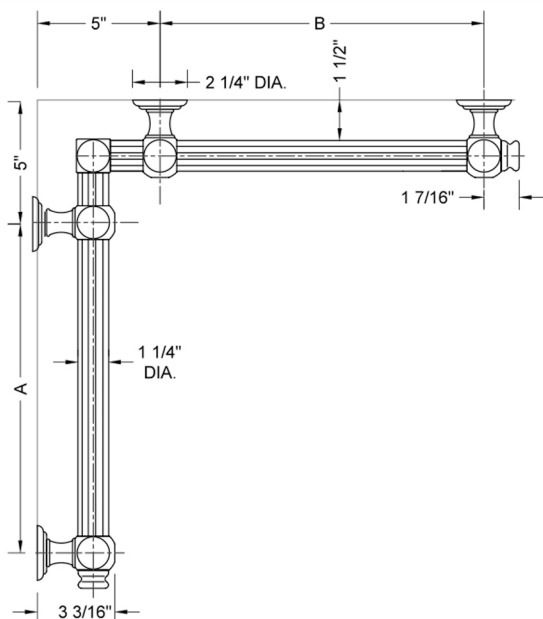

G61 12" x 24" Inside Corner Grab Bar

Model #: **G61-12-24-IC-**

FEATURES:

- ADA compliant when properly installed
- All brass construction, fully polished & plated
- All grab bars can be custom sized. Contact JACLO for pricing & availability
- Optional handshower sliders and toilet paper/wash cloth holders can be added only upon initial order
- Grab bars over 32" REQUIRE a middle post

SPECIFICATION DRAWING:

BRASS LUXURY GRAB BAR							
PART. #	DESCRIPTION	A	B	PART. #	DESCRIPTION	A	B
G61-12-12-IC	CENTER OF POST	12"	12"	G61-24-36-IC	CENTER OF POST	24"	36"
G61-12-16-IC	CENTER OF POST	12"	16"	G61-24-48-IC	CENTER OF POST	24"	48"
G61-12-24-IC	CENTER OF POST	12"	24"	G61-24-60-IC	CENTER OF POST	24"	60"
G61-12-32-IC	CENTER OF POST	12"	32"				
G61-12-36-IC	CENTER OF POST	12"	36"	G61-32-32-IC	CENTER OF POST	32"	32"
G61-12-48-IC	CENTER OF POST	12"	48"	G61-32-36-IC	CENTER OF POST	32"	36"
G61-12-60-IC	CENTER OF POST	12"	60"	G61-32-48-IC	CENTER OF POST	32"	48"
				G61-32-60-IC	CENTER OF POST	32"	60"
G61-16-16-IC	CENTER OF POST	16"	16"				
G61-16-24-IC	CENTER OF POST	16"	24"	G61-36-36-IC	CENTER OF POST	36"	36"
G61-16-32-IC	CENTER OF POST	16"	32"	G61-36-48-IC	CENTER OF POST	36"	48"
				G61-36-60-IC	CENTER OF POST	36"	60"
G61-16-36-IC	CENTER OF POST	16"	36"				
G61-16-48-IC	CENTER OF POST	16"	48"	G61-48-48-IC	CENTER OF POST	48"	48"
G61-16-60-IC	CENTER OF POST	16"	60"	G61-48-60-IC	CENTER OF POST	48"	60"
G61-24-24-IC	CENTER OF POST	24"	24"	G61-60-60-IC	CENTER OF POST	60"	60"
G61-24-32-IC	CENTER OF POST	24"	32"				