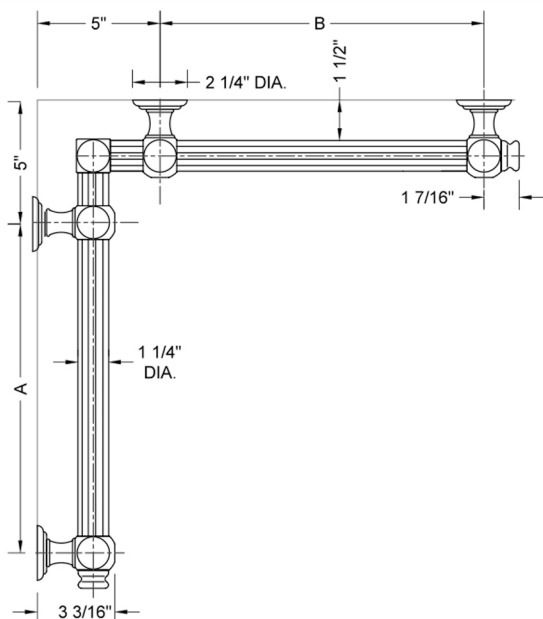

## G61 12" x 12" Inside Corner Grab Bar

Model #: **G61-12-12-IC-**

### FEATURES:

- ADA compliant when properly installed
- All brass construction, fully polished & plated
- All grab bars can be custom sized. Contact JACLO for pricing & availability
- Optional handshower sliders and toilet paper/wash cloth holders can be added only upon initial order
- Grab bars over 32" REQUIRE a middle post

### SPECIFICATION DRAWING:

BRASS LUXURY GRAB BAR							
PART. #	DESCRIPTION	A	B	PART. #	DESCRIPTION	A	B
G61-12-12-IC	CENTER OF POST	12"	12"	G61-24-36-IC	CENTER OF POST	24"	36"
G61-12-16-IC	CENTER OF POST	12"	16"	G61-24-48-IC	CENTER OF POST	24"	48"
G61-12-24-IC	CENTER OF POST	12"	24"	G61-24-60-IC	CENTER OF POST	24"	60"
G61-12-32-IC	CENTER OF POST	12"	32"				
				G61-32-32-IC	CENTER OF POST	32"	32"
G61-12-36-IC	CENTER OF POST	12"	36"	G61-32-36-IC	CENTER OF POST	32"	36"
G61-12-48-IC	CENTER OF POST	12"	48"	G61-32-48-IC	CENTER OF POST	32"	48"
G61-12-60-IC	CENTER OF POST	12"	60"	G61-32-60-IC	CENTER OF POST	32"	60"
G61-16-16-IC	CENTER OF POST	16"	16"	G61-36-36-IC	CENTER OF POST	36"	36"
G61-16-24-IC	CENTER OF POST	16"	24"	G61-36-48-IC	CENTER OF POST	36"	48"
G61-16-32-IC	CENTER OF POST	16"	32"	G61-36-60-IC	CENTER OF POST	36"	60"
G61-16-36-IC	CENTER OF POST	16"	36"	G61-48-48-IC	CENTER OF POST	48"	48"
G61-16-48-IC	CENTER OF POST	16"	48"	G61-48-60-IC	CENTER OF POST	48"	60"
G61-16-60-IC	CENTER OF POST	16"	60"				
				G61-60-60-IC	CENTER OF POST	60"	60"
G61-24-24-IC	CENTER OF POST	24"	24"				
G61-24-32-IC	CENTER OF POST	24"	32"				