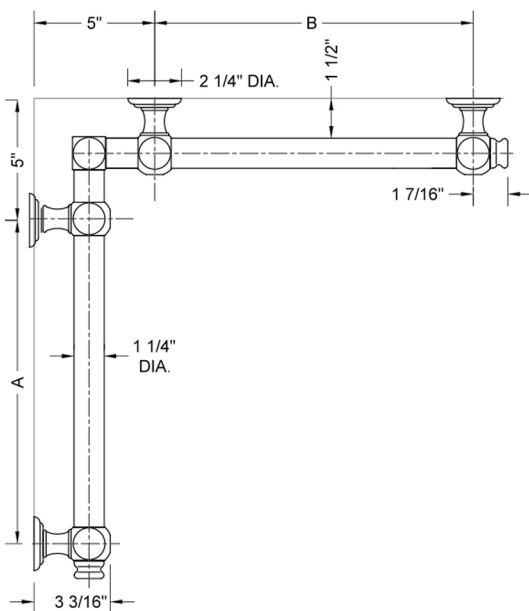

## G60 60" x 60" Inside Corner Grab Bar

Model #: **G60-60-60-IC-**

### FEATURES:

- ADA compliant when properly installed
- All brass construction, fully polished & plated
- All grab bars can be custom sized. Contact JACLO for pricing & availability
- Optional handshower sliders and toilet paper/wash cloth holders can be added only upon initial order
- Grab bars over 32" REQUIRE a middle post

### SPECIFICATION DRAWING:

BRASS LUXURY GRAB BAR							
PART #	DESCRIPTION	A	B	PART #	DESCRIPTION	A	B
G60-12-12-IC	CENTER OF POST	12"	12"	G60-24-36-IC	CENTER OF POST	24"	36"
G60-12-16-IC	CENTER OF POST	12"	16"	G60-24-48-IC	CENTER OF POST	24"	48"
G60-12-24-IC	CENTER OF POST	12"	24"	G60-24-60-IC	CENTER OF POST	24"	60"
G60-12-32-IC	CENTER OF POST	12"	32"				
				G60-32-32-IC	CENTER OF POST	32"	32"
G60-12-36-IC	CENTER OF POST	12"	36"	G60-32-36-IC	CENTER OF POST	32"	36"
G60-12-48-IC	CENTER OF POST	12"	48"	G60-32-48-IC	CENTER OF POST	32"	48"
G60-12-60-IC	CENTER OF POST	12"	60"	G60-32-60-IC	CENTER OF POST	32"	60"
G60-16-16-IC	CENTER OF POST	16"	16"	G60-36-36-IC	CENTER OF POST	36"	36"
G60-16-24-IC	CENTER OF POST	16"	24"	G60-36-48-IC	CENTER OF POST	36"	48"
G60-16-32-IC	CENTER OF POST	16"	32"	G60-36-60-IC	CENTER OF POST	36"	60"
G60-16-36-IC	CENTER OF POST	16"	36"	G60-48-48-IC	CENTER OF POST	48"	48"
G60-16-48-IC	CENTER OF POST	16"	48"	G60-48-60-IC	CENTER OF POST	48"	60"
G60-16-60-IC	CENTER OF POST	16"	60"				
				G60-60-60-IC	CENTER OF POST	60"	60"
G60-24-24-IC	CENTER OF POST	24"	24"				
G60-24-32-IC	CENTER OF POST	24"	32"				