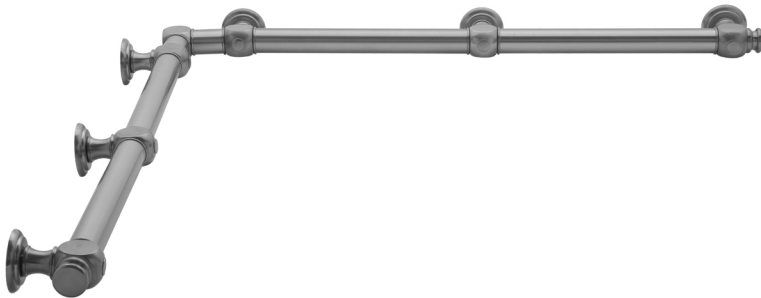

## G60 60" x 60" Inside Corner Grab Bar

Model #: **G60-60-60-IC-**

### FEATURES:

- ADA compliant when properly installed
- All brass construction, fully polished & plated
- All grab bars can be custom sized. Contact JACLO for pricing & availability
- Optional handshower sliders and toilet paper/wash cloth holders can be added only upon initial order
- Grab bars over 32" REQUIRE a middle post

### SPECIFICATION DRAWING:

BRASS LUXURY GRAB BAR							
PART #	DESCRIPTION	A	B	PART #	DESCRIPTION	A	B
G60-12-12-IC	CENTER OF POST	12"	12"	G60-24-36-IC	CENTER OF POST	24"	36"
G60-12-16-IC	CENTER OF POST	12"	16"	G60-24-48-IC	CENTER OF POST	24"	48"
G60-12-24-IC	CENTER OF POST	12"	24"	G60-24-60-IC	CENTER OF POST	24"	60"
G60-12-32-IC	CENTER OF POST	12"	32"				
				G60-32-32-IC	CENTER OF POST	32"	32"
G60-12-36-IC	CENTER OF POST	12"	36"	G60-32-36-IC	CENTER OF POST	32"	36"
G60-12-48-IC	CENTER OF POST	12"	48"	G60-32-48-IC	CENTER OF POST	32"	48"
G60-12-60-IC	CENTER OF POST	12"	60"	G60-32-60-IC	CENTER OF POST	32"	60"
G60-16-16-IC	CENTER OF POST	16"	16"	G60-36-36-IC	CENTER OF POST	36"	36"
G60-16-24-IC	CENTER OF POST	16"	24"	G60-36-48-IC	CENTER OF POST	36"	48"
G60-16-32-IC	CENTER OF POST	16"	32"	G60-36-60-IC	CENTER OF POST	36"	60"
G60-16-36-IC	CENTER OF POST	16"	36"	G60-48-48-IC	CENTER OF POST	48"	48"
G60-16-48-IC	CENTER OF POST	16"	48"	G60-48-60-IC	CENTER OF POST	48"	60"
G60-16-60-IC	CENTER OF POST	16"	60"				
				G60-60-60-IC	CENTER OF POST	60"	60"
G60-24-24-IC	CENTER OF POST	24"	24"				
G60-24-32-IC	CENTER OF POST	24"	32"				