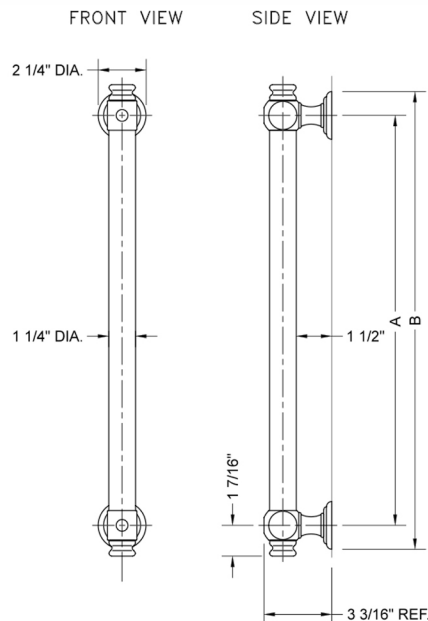

48" G60 Straight Grab Bar

Model #: G60-48-

FEATURES:

- ADA compliant when properly installed
- All brass construction, fully polished & plated
- All grab bars can be custom sized. Contact JACLO for pricing & availability
- Optional handshower sliders and toilet paper/wash cloth holders can be added only upon initial order
- Grab bars over 32" REQUIRE a middle post

SPECIFICATION DRAWING:

BRASS LUXURY GRAB BAR			
PART. #	DESCRIPTION	A	B
G60-12-XX	12" CENTER TO CENTER	12"	14 1/4"
G60-16-XX	16" CENTER TO CENTER	16"	18 1/4"
G60-18-XX	18" CENTER TO CENTER	18"	20 1/4"
G60-24-XX	24" CENTER TO CENTER	24"	24 1/4"
G60-32-XX	32" CENTER TO CENTER	32"	34 1/4"
*NOTE: GRAB BARS OVER 32" REQUIRE A MIDDLE POST			
G60-36-XX	36" CENTER TO CENTER	36"	38 1/4"
G60-42-XX	42" CENTER TO CENTER	42"	44 1/4"
G60-48-XX	48" CENTER TO CENTER	48"	50 1/4"
G60-60-XX	60" CENTER TO CENTER	60"	62 1/4"