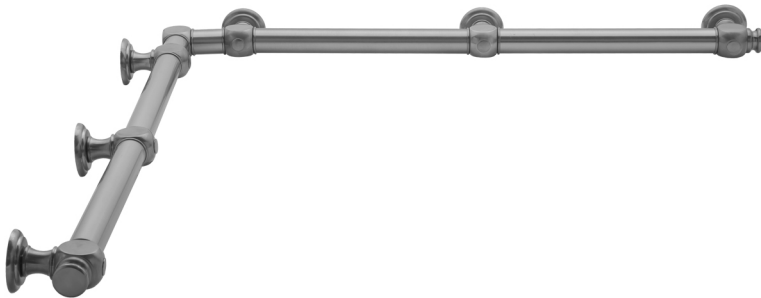

## G60 48" x 60" Inside Corner Grab Bar

Model #: G60-48-60-IC-

### FEATURES:

- ADA compliant when properly installed
- All brass construction, fully polished & plated
- All grab bars can be custom sized. Contact JACLO for pricing & availability
- Optional handshower sliders and toilet paper/wash cloth holders can be added only upon initial order
- Grab bars over 32" REQUIRE a middle post

### SPECIFICATION DRAWING:

BRASS LUXURY GRAB BAR							
PART #	DESCRIPTION	A	B	PART #	DESCRIPTION	A	B
G60-12-12-IC	CENTER OF POST	12"	12"	G60-24-36-IC	CENTER OF POST	24"	36"
G60-12-16-IC	CENTER OF POST	12"	16"	G60-24-48-IC	CENTER OF POST	24"	48"
G60-12-24-IC	CENTER OF POST	12"	24"	G60-24-60-IC	CENTER OF POST	24"	60"
G60-12-32-IC	CENTER OF POST	12"	32"				
				G60-32-32-IC	CENTER OF POST	32"	32"
G60-12-36-IC	CENTER OF POST	12"	36"	G60-32-36-IC	CENTER OF POST	32"	36"
G60-12-48-IC	CENTER OF POST	12"	48"	G60-32-48-IC	CENTER OF POST	32"	48"
G60-12-60-IC	CENTER OF POST	12"	60"	G60-32-60-IC	CENTER OF POST	32"	60"
G60-16-16-IC	CENTER OF POST	16"	16"	G60-36-36-IC	CENTER OF POST	36"	36"
G60-16-24-IC	CENTER OF POST	16"	24"	G60-36-48-IC	CENTER OF POST	36"	48"
G60-16-32-IC	CENTER OF POST	16"	32"	G60-36-60-IC	CENTER OF POST	36"	60"
G60-16-36-IC	CENTER OF POST	16"	36"	G60-48-48-IC	CENTER OF POST	48"	48"
G60-16-48-IC	CENTER OF POST	16"	48"	G60-48-60-IC	CENTER OF POST	48"	60"
G60-16-60-IC	CENTER OF POST	16"	60"				
				G60-60-60-IC	CENTER OF POST	60"	60"
G60-24-24-IC	CENTER OF POST	24"	24"				
G60-24-32-IC	CENTER OF POST	24"	32"				