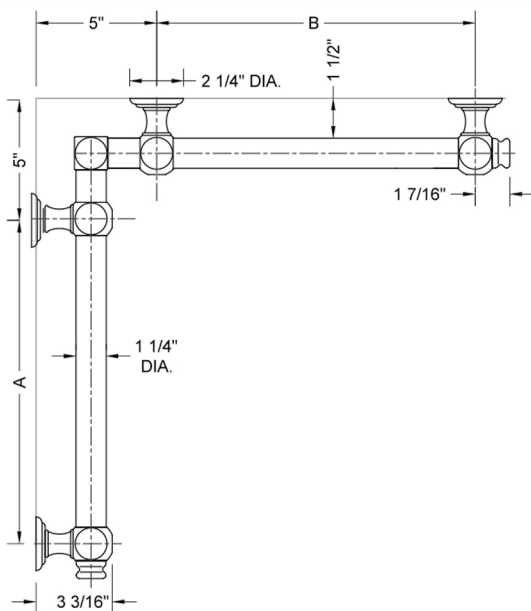

## G60 48" x 60" Inside Corner Grab Bar

Model #: G60-48-60-IC-

### FEATURES:

- ADA compliant when properly installed
- All brass construction, fully polished & plated
- All grab bars can be custom sized. Contact JACLO for pricing & availability
- Optional handshower sliders and toilet paper/wash cloth holders can be added only upon initial order
- Grab bars over 32" REQUIRE a middle post

### SPECIFICATION DRAWING:

BRASS LUXURY GRAB BAR							
PART #	DESCRIPTION	A	B	PART #	DESCRIPTION	A	B
G60-12-12-IC	CENTER OF POST	12"	12"	G60-24-36-IC	CENTER OF POST	24"	36"
G60-12-16-IC	CENTER OF POST	12"	16"	G60-24-48-IC	CENTER OF POST	24"	48"
G60-12-24-IC	CENTER OF POST	12"	24"	G60-24-60-IC	CENTER OF POST	24"	60"
G60-12-32-IC	CENTER OF POST	12"	32"				
				G60-32-32-IC	CENTER OF POST	32"	32"
G60-12-36-IC	CENTER OF POST	12"	36"	G60-32-36-IC	CENTER OF POST	32"	36"
G60-12-48-IC	CENTER OF POST	12"	48"	G60-32-48-IC	CENTER OF POST	32"	48"
G60-12-60-IC	CENTER OF POST	12"	60"	G60-32-60-IC	CENTER OF POST	32"	60"
G60-16-16-IC	CENTER OF POST	16"	16"	G60-36-36-IC	CENTER OF POST	36"	36"
G60-16-24-IC	CENTER OF POST	16"	24"	G60-36-48-IC	CENTER OF POST	36"	48"
G60-16-32-IC	CENTER OF POST	16"	32"	G60-36-60-IC	CENTER OF POST	36"	60"
G60-16-36-IC	CENTER OF POST	16"	36"	G60-48-48-IC	CENTER OF POST	48"	48"
G60-16-48-IC	CENTER OF POST	16"	48"	G60-48-60-IC	CENTER OF POST	48"	60"
G60-16-60-IC	CENTER OF POST	16"	60"				
				G60-60-60-IC	CENTER OF POST	60"	60"
G60-24-24-IC	CENTER OF POST	24"	24"				
G60-24-32-IC	CENTER OF POST	24"	32"				