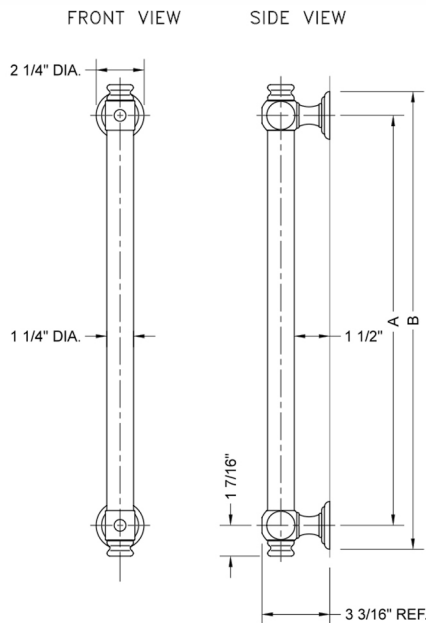

42" G60 Straight Grab Bar

Model #: G60-42-

FEATURES:

- ADA compliant when properly installed
- All brass construction, fully polished & plated
- All grab bars can be custom sized. Contact JACLO for pricing & availability
- Optional handshower sliders and toilet paper/wash cloth holders can be added only upon initial order
- Grab bars over 32" REQUIRE a middle post

SPECIFICATION DRAWING:

| BRASS LUXURY GRAB BAR | | | |
|---|----------------------|-----|---------|
| PART. # | DESCRIPTION | A | B |
| G60-12-XX | 12" CENTER TO CENTER | 12" | 14 1/4" |
| G60-16-XX | 16" CENTER TO CENTER | 16" | 18 1/4" |
| G60-18-XX | 18" CENTER TO CENTER | 18" | 20 1/4" |
| G60-24-XX | 24" CENTER TO CENTER | 24" | 24 1/4" |
| G60-32-XX | 32" CENTER TO CENTER | 32" | 34 1/4" |
| *NOTE: GRAB BARS OVER 32" REQUIRE A MIDDLE POST | | | |
| G60-36-XX | 36" CENTER TO CENTER | 36" | 38 1/4" |
| G60-42-XX | 42" CENTER TO CENTER | 42" | 44 1/4" |
| G60-48-XX | 48" CENTER TO CENTER | 48" | 50 1/4" |
| G60-60-XX | 60" CENTER TO CENTER | 60" | 62 1/4" |