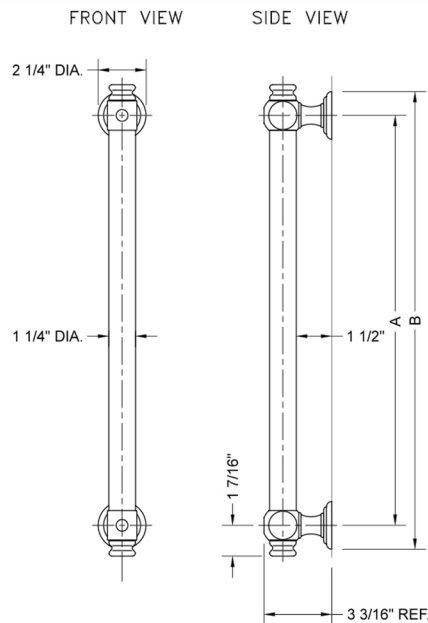

36" G60 Straight Grab Bar

Model #: G60-36-

FEATURES:

- ADA compliant when properly installed
- All brass construction, fully polished & plated
- All grab bars can be custom sized. Contact JACLO for pricing & availability
- Optional handshower sliders and toilet paper/wash cloth holders can be added only upon initial order
- Grab bars over 32" REQUIRE a middle post

SPECIFICATION DRAWING:

BRASS LUXURY GRAB BAR			
PART. #	DESCRIPTION	A	B
G60-12-XX	12" CENTER TO CENTER	12"	14 1/4"
G60-16-XX	16" CENTER TO CENTER	16"	18 1/4"
G60-18-XX	18" CENTER TO CENTER	18"	20 1/4"
G60-24-XX	24" CENTER TO CENTER	24"	24 1/4"
G60-32-XX	32" CENTER TO CENTER	32"	34 1/4"
*NOTE: GRAB BARS OVER 32" REQUIRE A MIDDLE POST			
G60-36-XX	36" CENTER TO CENTER	36"	38 1/4"
G60-42-XX	42" CENTER TO CENTER	42"	44 1/4"
G60-48-XX	48" CENTER TO CENTER	48"	50 1/4"
G60-60-XX	60" CENTER TO CENTER	60"	62 1/4"