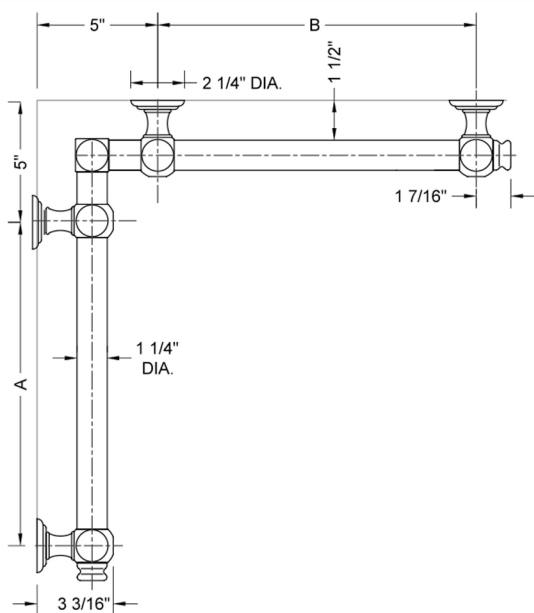

G60 36" x 60" Inside Corner Grab Bar

Model #: **G60-36-60-IC-**

FEATURES:

- ADA compliant when properly installed
- All brass construction, fully polished & plated
- All grab bars can be custom sized. Contact JACLO for pricing & availability
- Optional handshower sliders and toilet paper/wash cloth holders can be added only upon initial order
- Grab bars over 32" REQUIRE a middle post

SPECIFICATION DRAWING:

| BRASS LUXURY GRAB BAR | | | | | | | |
|-----------------------|----------------|-----|-----|--------------|----------------|-----|-----|
| PART. # | DESCRIPTION | A | B | PART. # | DESCRIPTION | A | B |
| G60-12-12-IC | CENTER OF POST | 12" | 12" | G60-24-36-IC | CENTER OF POST | 24" | 36" |
| G60-12-16-IC | CENTER OF POST | 12" | 16" | G60-24-48-IC | CENTER OF POST | 24" | 48" |
| G60-12-24-IC | CENTER OF POST | 12" | 24" | G60-24-60-IC | CENTER OF POST | 24" | 60" |
| G60-12-32-IC | CENTER OF POST | 12" | 32" | | | | |
| | | | | G60-32-32-IC | CENTER OF POST | 32" | 32" |
| G60-12-36-IC | CENTER OF POST | 12" | 36" | G60-32-36-IC | CENTER OF POST | 32" | 36" |
| G60-12-48-IC | CENTER OF POST | 12" | 48" | G60-32-48-IC | CENTER OF POST | 32" | 48" |
| G60-12-60-IC | CENTER OF POST | 12" | 60" | G60-32-60-IC | CENTER OF POST | 32" | 60" |
| | | | | | | | |
| G60-16-16-IC | CENTER OF POST | 16" | 16" | G60-36-36-IC | CENTER OF POST | 36" | 36" |
| G60-16-24-IC | CENTER OF POST | 16" | 24" | G60-36-48-IC | CENTER OF POST | 36" | 48" |
| G60-16-32-IC | CENTER OF POST | 16" | 32" | G60-36-60-IC | CENTER OF POST | 36" | 60" |
| | | | | | | | |
| G60-16-36-IC | CENTER OF POST | 16" | 36" | G60-48-48-IC | CENTER OF POST | 48" | 48" |
| G60-16-48-IC | CENTER OF POST | 16" | 48" | G60-48-60-IC | CENTER OF POST | 48" | 60" |
| G60-16-60-IC | CENTER OF POST | 16" | 60" | | | | |
| | | | | G60-60-60-IC | CENTER OF POST | 60" | 60" |
| | | | | | | | |
| G60-24-24-IC | CENTER OF POST | 24" | 24" | | | | |
| G60-24-32-IC | CENTER OF POST | 24" | 32" | | | | |