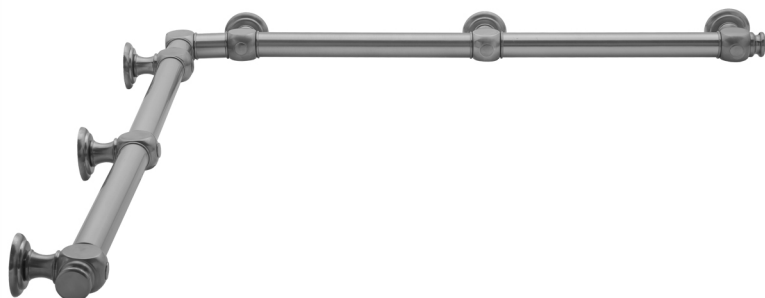

G60 36" x 60" Inside Corner Grab Bar

Model #: **G60-36-60-IC-**

FEATURES:

- ADA compliant when properly installed
- All brass construction, fully polished & plated
- All grab bars can be custom sized. Contact JACLO for pricing & availability
- Optional handshower sliders and toilet paper/wash cloth holders can be added only upon initial order
- Grab bars over 32" REQUIRE a middle post

SPECIFICATION DRAWING:

| BRASS LUXURY GRAB BAR | | | | | | | |
|-----------------------|----------------|-----|-----|--------------|----------------|-----|-----|
| PART. # | DESCRIPTION | A | B | PART. # | DESCRIPTION | A | B |
| G60-12-12-IC | CENTER OF POST | 12" | 12" | G60-24-36-IC | CENTER OF POST | 24" | 36" |
| G60-12-16-IC | CENTER OF POST | 12" | 16" | G60-24-48-IC | CENTER OF POST | 24" | 48" |
| G60-12-24-IC | CENTER OF POST | 12" | 24" | G60-24-60-IC | CENTER OF POST | 24" | 60" |
| G60-12-32-IC | CENTER OF POST | 12" | 32" | | | | |
| | | | | G60-32-32-IC | CENTER OF POST | 32" | 32" |
| G60-12-36-IC | CENTER OF POST | 12" | 36" | G60-32-36-IC | CENTER OF POST | 32" | 36" |
| G60-12-48-IC | CENTER OF POST | 12" | 48" | G60-32-48-IC | CENTER OF POST | 32" | 48" |
| G60-12-60-IC | CENTER OF POST | 12" | 60" | G60-32-60-IC | CENTER OF POST | 32" | 60" |
| | | | | | | | |
| G60-16-16-IC | CENTER OF POST | 16" | 16" | G60-36-36-IC | CENTER OF POST | 36" | 36" |
| G60-16-24-IC | CENTER OF POST | 16" | 24" | G60-36-48-IC | CENTER OF POST | 36" | 48" |
| G60-16-32-IC | CENTER OF POST | 16" | 32" | G60-36-60-IC | CENTER OF POST | 36" | 60" |
| | | | | | | | |
| G60-16-36-IC | CENTER OF POST | 16" | 36" | G60-48-48-IC | CENTER OF POST | 48" | 48" |
| G60-16-48-IC | CENTER OF POST | 16" | 48" | G60-48-60-IC | CENTER OF POST | 48" | 60" |
| G60-16-60-IC | CENTER OF POST | 16" | 60" | | | | |
| | | | | G60-60-60-IC | CENTER OF POST | 60" | 60" |
| | | | | | | | |
| G60-24-24-IC | CENTER OF POST | 24" | 24" | | | | |
| G60-24-32-IC | CENTER OF POST | 24" | 32" | | | | |