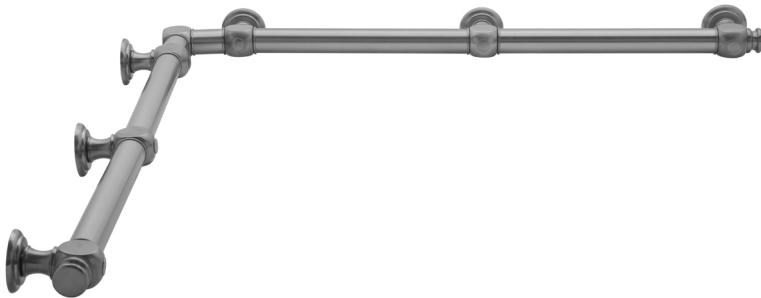

G60 36" x 48" Inside Corner Grab Bar Model #: G60-36-48-IC-

FEATURES:

- ADA compliant when properly installed
- All brass construction, fully polished & plated
- All grab bars can be custom sized. Contact JACLO for pricing & availability
- Optional handshower sliders and toilet paper/wash cloth holders can be added only upon initial order
- Grab bars over 32" REQUIRE a middle post

AVAILABLE FINISHES:

Polished Chrome (PCH)	Satin Chrome (SC)	Bronze Umber (BU)
Satin Nickel (SN)	Pewter (PEW)	Caramel Bronze (CB)
Polished Nickel (PN)	Antique Brass (AB)	Antique Copper (ACU)
Oil-Rubbed Bronze (ORB)	Polished Brass (PB)	Polished Copper (PCU)
Vintage Bronze (VB)	Satin Brass (SB)	Matte Black (MBK)
Satin Gold (SG)	Polished Gold (PG)	Black Nickel (BKN)
Bombay Gold (BG)	Jewelers Gold (JG)	Europa Bronze (EB)
White (WH)	Sedona Beige (SDB)	Tristan Brass (TB)
Unlacquered Brass (ULB)	Satin Cooper (SCU)	