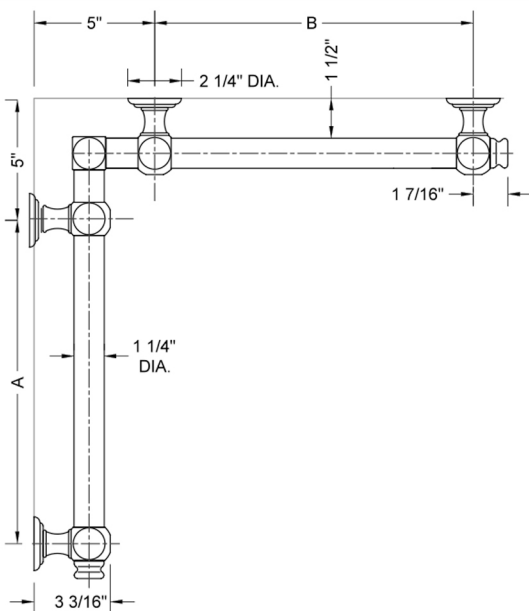

G60 36" x 48" Inside Corner Grab Bar Model #: G60-36-48-IC-

FEATURES:

- ADA compliant when properly installed
- All brass construction, fully polished & plated
- All grab bars can be custom sized. Contact JACLO for pricing & availability
- Optional handshower sliders and toilet paper/wash cloth holders can be added only upon initial order
- Grab bars over 32" REQUIRE a middle post

SPECIFICATION DRAWING:

BRASS LUXURY GRAB BAR							
PART. #	DESCRIPTION	A	B	PART. #	DESCRIPTION	A	B
G60-12-12-IC	CENTER OF POST	12"	12"	G60-24-36-IC	CENTER OF POST	24"	36"
G60-12-16-IC	CENTER OF POST	12"	16"	G60-24-48-IC	CENTER OF POST	24"	48"
G60-12-24-IC	CENTER OF POST	12"	24"	G60-24-60-IC	CENTER OF POST	24"	60"
G60-12-32-IC	CENTER OF POST	12"	32"				
				G60-32-32-IC	CENTER OF POST	32"	32"
G60-12-36-IC	CENTER OF POST	12"	36"	G60-32-36-IC	CENTER OF POST	32"	36"
G60-12-48-IC	CENTER OF POST	12"	48"	G60-32-48-IC	CENTER OF POST	32"	48"
G60-12-60-IC	CENTER OF POST	12"	60"	G60-32-60-IC	CENTER OF POST	32"	60"
G60-16-16-IC	CENTER OF POST	16"	16"	G60-36-36-IC	CENTER OF POST	36"	36"
G60-16-24-IC	CENTER OF POST	16"	24"	G60-36-48-IC	CENTER OF POST	36"	48"
G60-16-32-IC	CENTER OF POST	16"	32"	G60-36-60-IC	CENTER OF POST	36"	60"
G60-16-36-IC	CENTER OF POST	16"	36"	G60-48-48-IC	CENTER OF POST	48"	48"
G60-16-48-IC	CENTER OF POST	16"	48"	G60-48-60-IC	CENTER OF POST	48"	60"
G60-16-60-IC	CENTER OF POST	16"	60"				
				G60-60-60-IC	CENTER OF POST	60"	60"
G60-24-24-IC	CENTER OF POST	24"	24"				
G60-24-32-IC	CENTER OF POST	24"	32"				