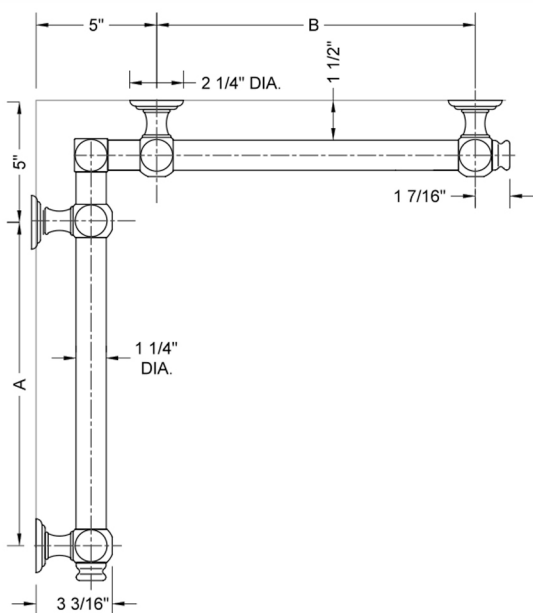

G60 36" x 36" Inside Corner Grab Bar

Model #: **G60-36-36-IC-**

FEATURES:

- ADA compliant when properly installed
- All brass construction, fully polished & plated
- All grab bars can be custom sized. Contact JACLO for pricing & availability
- Optional handshower sliders and toilet paper/wash cloth holders can be added only upon initial order
- Grab bars over 32" REQUIRE a middle post

SPECIFICATION DRAWING:

BRASS LUXURY GRAB BAR							
PART #	DESCRIPTION	A	B	PART #	DESCRIPTION	A	B
G60-12-12-IC	CENTER OF POST	12"	12"	G60-24-36-IC	CENTER OF POST	24"	36"
G60-12-16-IC	CENTER OF POST	12"	16"	G60-24-48-IC	CENTER OF POST	24"	48"
G60-12-24-IC	CENTER OF POST	12"	24"	G60-24-60-IC	CENTER OF POST	24"	60"
G60-12-32-IC	CENTER OF POST	12"	32"				
				G60-32-32-IC	CENTER OF POST	32"	32"
G60-12-36-IC	CENTER OF POST	12"	36"	G60-32-36-IC	CENTER OF POST	32"	36"
G60-12-48-IC	CENTER OF POST	12"	48"	G60-32-48-IC	CENTER OF POST	32"	48"
G60-12-60-IC	CENTER OF POST	12"	60"	G60-32-60-IC	CENTER OF POST	32"	60"
G60-16-16-IC	CENTER OF POST	16"	16"	G60-36-36-IC	CENTER OF POST	36"	36"
G60-16-24-IC	CENTER OF POST	16"	24"	G60-36-48-IC	CENTER OF POST	36"	48"
G60-16-32-IC	CENTER OF POST	16"	32"	G60-36-60-IC	CENTER OF POST	36"	60"
G60-16-36-IC	CENTER OF POST	16"	36"	G60-48-48-IC	CENTER OF POST	48"	48"
G60-16-48-IC	CENTER OF POST	16"	48"	G60-48-60-IC	CENTER OF POST	48"	60"
G60-16-60-IC	CENTER OF POST	16"	60"				
				G60-60-60-IC	CENTER OF POST	60"	60"
G60-24-24-IC	CENTER OF POST	24"	24"				
G60-24-32-IC	CENTER OF POST	24"	32"				