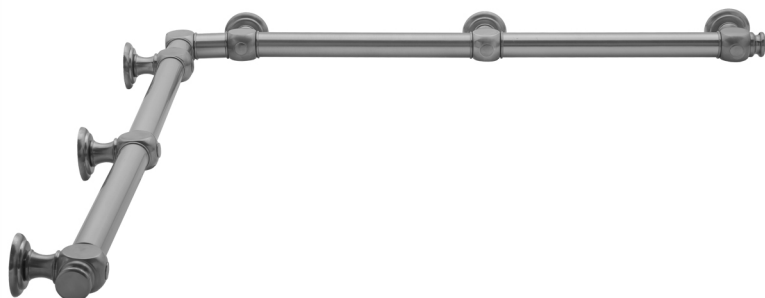

G60 36" x 36" Inside Corner Grab Bar

Model #: **G60-36-36-IC-**

FEATURES:

- ADA compliant when properly installed
- All brass construction, fully polished & plated
- All grab bars can be custom sized. Contact JACLO for pricing & availability
- Optional handshower sliders and toilet paper/wash cloth holders can be added only upon initial order
- Grab bars over 32" REQUIRE a middle post

SPECIFICATION DRAWING:

BRASS LUXURY GRAB BAR							
PART #	DESCRIPTION	A	B	PART #	DESCRIPTION	A	B
G60-12-12-IC	CENTER OF POST	12"	12"	G60-24-36-IC	CENTER OF POST	24"	36"
G60-12-16-IC	CENTER OF POST	12"	16"	G60-24-48-IC	CENTER OF POST	24"	48"
G60-12-24-IC	CENTER OF POST	12"	24"	G60-24-60-IC	CENTER OF POST	24"	60"
G60-12-32-IC	CENTER OF POST	12"	32"				
				G60-32-32-IC	CENTER OF POST	32"	32"
G60-12-36-IC	CENTER OF POST	12"	36"	G60-32-36-IC	CENTER OF POST	32"	36"
G60-12-48-IC	CENTER OF POST	12"	48"	G60-32-48-IC	CENTER OF POST	32"	48"
G60-12-60-IC	CENTER OF POST	12"	60"	G60-32-60-IC	CENTER OF POST	32"	60"
G60-16-16-IC	CENTER OF POST	16"	16"	G60-36-36-IC	CENTER OF POST	36"	36"
G60-16-24-IC	CENTER OF POST	16"	24"	G60-36-48-IC	CENTER OF POST	36"	48"
G60-16-32-IC	CENTER OF POST	16"	32"	G60-36-60-IC	CENTER OF POST	36"	60"
G60-16-36-IC	CENTER OF POST	16"	36"	G60-48-48-IC	CENTER OF POST	48"	48"
G60-16-48-IC	CENTER OF POST	16"	48"	G60-48-60-IC	CENTER OF POST	48"	60"
G60-16-60-IC	CENTER OF POST	16"	60"				
				G60-60-60-IC	CENTER OF POST	60"	60"
G60-24-24-IC	CENTER OF POST	24"	24"				
G60-24-32-IC	CENTER OF POST	24"	32"				