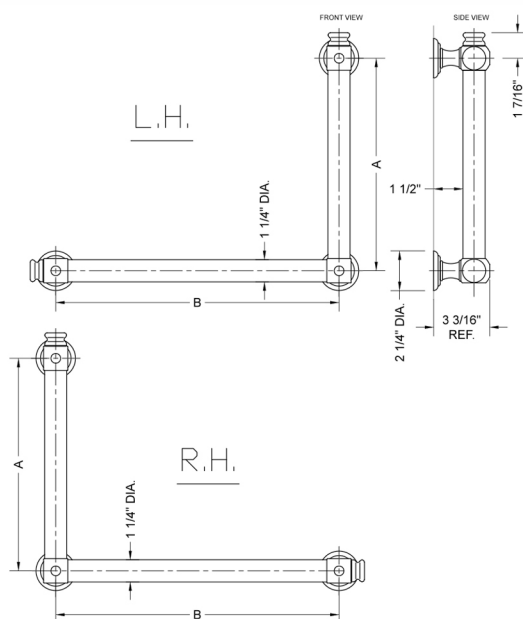

G60 32H x 24W 90° Right Hand Grab Bar

Model #: **G60-32H-24W-RH-**

FEATURES:

- ADA compliant when properly installed
- All brass construction, fully polished & plated
- All grab bars can be custom sized. Contact JACLO for pricing & availability
- Optional handshower sliders and toilet paper/wash cloth holders can be added only upon initial order
- Grab bars over 32" REQUIRE a middle post

SPECIFICATION DRAWING:

BRASS LUXURY GRAB BAR			
PART. #	DESCRIPTION	A H	B W
G60-12H-12W	CENTER TO CENTER	12"	12"
G60-12H-16W	CENTER TO CENTER	12"	16"
G60-12H-24W	CENTER TO CENTER	12"	24"
G60-12H-32W	CENTER TO CENTER	12"	32"
G60-16H-12W	CENTER TO CENTER	16"	12"
G60-16H-16W	CENTER TO CENTER	16"	16"
G60-16H-24W	CENTER TO CENTER	16"	24"
G60-16H-32W	CENTER TO CENTER	16"	32"
G60-24H-12W	CENTER TO CENTER	24"	12"
G60-24H-16W	CENTER TO CENTER	24"	16"
G60-24H-24W	CENTER TO CENTER	24"	24"
G60-24H-32W	CENTER TO CENTER	24"	32"
G60-32H-12W	CENTER TO CENTER	32"	12"
G60-32H-16W	CENTER TO CENTER	32"	16"
G60-32H-24W	CENTER TO CENTER	32"	24"
G60-32H-32W	CENTER TO CENTER	32"	32"