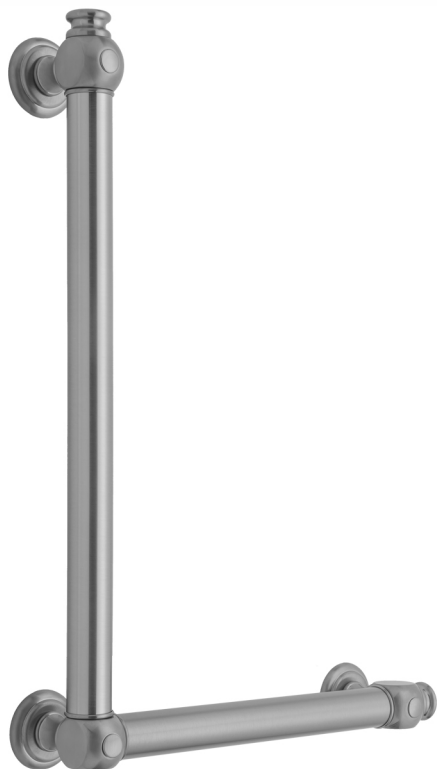

G60 32H x 24W 90° Right Hand Grab Bar

Model #: **G60-32H-24W-RH-**

FEATURES:

- ADA compliant when properly installed
- All brass construction, fully polished & plated
- All grab bars can be custom sized. Contact JACLO for pricing & availability
- Optional handshower sliders and toilet paper/wash cloth holders can be added only upon initial order
- Grab bars over 32" REQUIRE a middle post

AVAILABLE FINISHES:

Polished Chrome (PCH)	Satin Chrome (SC)	Bronze Umber (BU)
Satin Nickel (SN)	Pewter (PEW)	Caramel Bronze (CB)
Polished Nickel (PN)	Antique Brass (AB)	Antique Copper (ACU)
Oil-Rubbed Bronze (ORB)	Polished Brass (PB)	Polished Copper (PCU)
Vintage Bronze (VB)	Satin Brass (SB)	Matte Black (MBK)
Satin Gold (SG)	Polished Gold (PG)	Black Nickel (BKN)
Bombay Gold (BG)	Jewelers Gold (JG)	Europa Bronze (EB)
White (WH)	Sedona Beige (SDB)	Tristan Brass (TB)
Unlacquered Brass (ULB)	Satin Cooper (SCU)	

SPECIFICATION DRAWING:

BRASS LUXURY GRAB BAR			
PART. #	DESCRIPTION	A H	B W
G60-12H-12W	CENTER TO CENTER	12"	12"
G60-12H-16W	CENTER TO CENTER	12"	16"
G60-12H-24W	CENTER TO CENTER	12"	24"
G60-12H-32W	CENTER TO CENTER	12"	32"
G60-16H-12W	CENTER TO CENTER	16"	12"
G60-16H-16W	CENTER TO CENTER	16"	16"
G60-16H-24W	CENTER TO CENTER	16"	24"
G60-16H-32W	CENTER TO CENTER	16"	32"
G60-24H-12W	CENTER TO CENTER	24"	12"
G60-24H-16W	CENTER TO CENTER	24"	16"
G60-24H-24W	CENTER TO CENTER	24"	24"
G60-24H-32W	CENTER TO CENTER	24"	32"
G60-32H-12W	CENTER TO CENTER	32"	12"
G60-32H-16W	CENTER TO CENTER	32"	16"
G60-32H-24W	CENTER TO CENTER	32"	24"
G60-32H-32W	CENTER TO CENTER	32"	32"