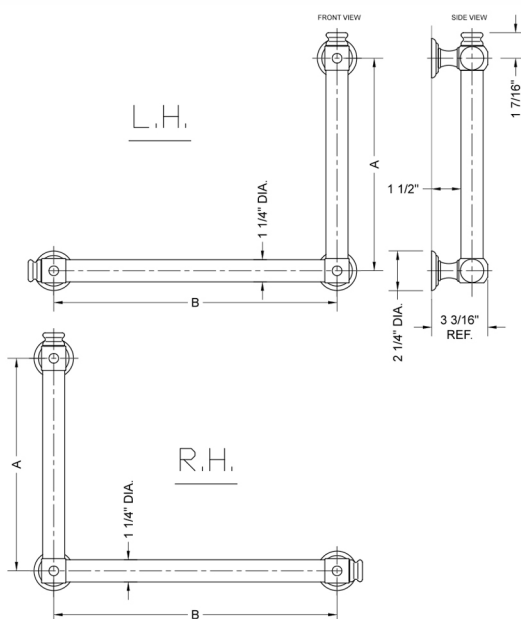

G60 32H x 16W 90° Right Hand Grab Bar

Model #: **G60-32H-16W-RH-**

FEATURES:

- ADA compliant when properly installed
- All brass construction, fully polished & plated
- All grab bars can be custom sized. Contact JACLO for pricing & availability
- Optional handshower sliders and toilet paper/wash cloth holders can be added only upon initial order
- Grab bars over 32" REQUIRE a middle post

SPECIFICATION DRAWING:

BRASS LUXURY GRAB BAR			
PART. #	DESCRIPTION	A H	B W
G60-12H-12W	CENTER TO CENTER	12"	12"
G60-12H-16W	CENTER TO CENTER	12"	16"
G60-12H-24W	CENTER TO CENTER	12"	24"
G60-12H-32W	CENTER TO CENTER	12"	32"
G60-16H-12W	CENTER TO CENTER	16"	12"
G60-16H-16W	CENTER TO CENTER	16"	16"
G60-16H-24W	CENTER TO CENTER	16"	24"
G60-16H-32W	CENTER TO CENTER	16"	32"
G60-24H-12W	CENTER TO CENTER	24"	12"
G60-24H-16W	CENTER TO CENTER	24"	16"
G60-24H-24W	CENTER TO CENTER	24"	24"
G60-24H-32W	CENTER TO CENTER	24"	32"
G60-32H-12W	CENTER TO CENTER	32"	12"
G60-32H-16W	CENTER TO CENTER	32"	16"
G60-32H-24W	CENTER TO CENTER	32"	24"
G60-32H-32W	CENTER TO CENTER	32"	32"