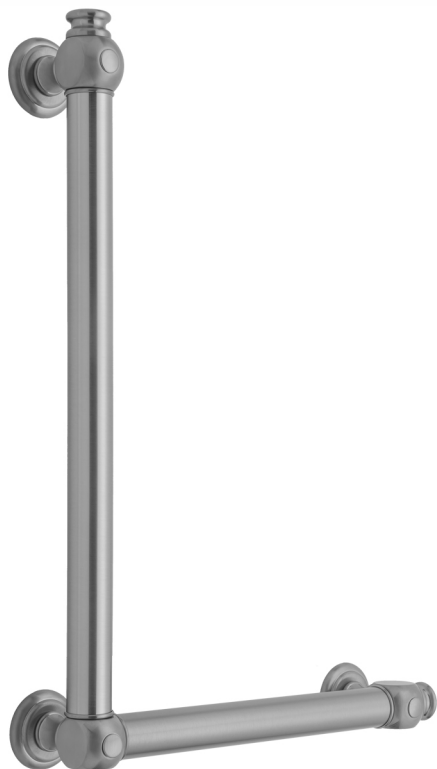

G60 32H x 16W 90° Right Hand Grab Bar

Model #: **G60-32H-16W-RH-**

FEATURES:

- ADA compliant when properly installed
- All brass construction, fully polished & plated
- All grab bars can be custom sized. Contact JACLO for pricing & availability
- Optional handshower sliders and toilet paper/wash cloth holders can be added only upon initial order
- Grab bars over 32" REQUIRE a middle post

AVAILABLE FINISHES:

Polished Chrome (PCH)	Satin Chrome (SC)	Bronze Umber (BU)
Satin Nickel (SN)	Pewter (PEW)	Caramel Bronze (CB)
Polished Nickel (PN)	Antique Brass (AB)	Antique Copper (ACU)
Oil-Rubbed Bronze (ORB)	Polished Brass (PB)	Polished Copper (PCU)
Vintage Bronze (VB)	Satin Brass (SB)	Matte Black (MBK)
Satin Gold (SG)	Polished Gold (PG)	Black Nickel (BKN)
Bombay Gold (BG)	Jewelers Gold (JG)	Europa Bronze (EB)
White (WH)	Sedona Beige (SDB)	Tristan Brass (TB)
Unlacquered Brass (ULB)	Satin Cooper (SCU)	

SPECIFICATION DRAWING:

BRASS LUXURY GRAB BAR			
PART. #	DESCRIPTION	A H	B W
G60-12H-12W	CENTER TO CENTER	12"	12"
G60-12H-16W	CENTER TO CENTER	12"	16"
G60-12H-24W	CENTER TO CENTER	12"	24"
G60-12H-32W	CENTER TO CENTER	12"	32"
G60-16H-12W	CENTER TO CENTER	16"	12"
G60-16H-16W	CENTER TO CENTER	16"	16"
G60-16H-24W	CENTER TO CENTER	16"	24"
G60-16H-32W	CENTER TO CENTER	16"	32"
G60-24H-12W	CENTER TO CENTER	24"	12"
G60-24H-16W	CENTER TO CENTER	24"	16"
G60-24H-24W	CENTER TO CENTER	24"	24"
G60-24H-32W	CENTER TO CENTER	24"	32"
G60-32H-12W	CENTER TO CENTER	32"	12"
G60-32H-16W	CENTER TO CENTER	32"	16"
G60-32H-24W	CENTER TO CENTER	32"	24"
G60-32H-32W	CENTER TO CENTER	32"	32"