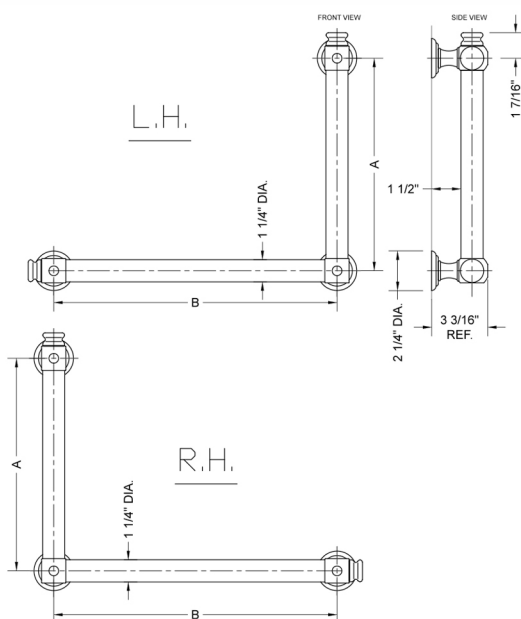

G60 32H x 16W 90° Left Hand Grab Bar

Model #: **G60-32H-16W-LH-**

FEATURES:

- ADA compliant when properly installed
- All brass construction, fully polished & plated
- All grab bars can be custom sized. Contact JACLO for pricing & availability
- Optional handshower sliders and toilet paper/wash cloth holders can be added only upon initial order
- Grab bars over 32" REQUIRE a middle post

SPECIFICATION DRAWING:

BRASS LUXURY GRAB BAR			
PART. #	DESCRIPTION	A H	B W
G60-12H-12W	CENTER TO CENTER	12"	12"
G60-12H-16W	CENTER TO CENTER	12"	16"
G60-12H-24W	CENTER TO CENTER	12"	24"
G60-12H-32W	CENTER TO CENTER	12"	32"
G60-16H-12W	CENTER TO CENTER	16"	12"
G60-16H-16W	CENTER TO CENTER	16"	16"
G60-16H-24W	CENTER TO CENTER	16"	24"
G60-16H-32W	CENTER TO CENTER	16"	32"
G60-24H-12W	CENTER TO CENTER	24"	12"
G60-24H-16W	CENTER TO CENTER	24"	16"
G60-24H-24W	CENTER TO CENTER	24"	24"
G60-24H-32W	CENTER TO CENTER	24"	32"
G60-32H-12W	CENTER TO CENTER	32"	12"
G60-32H-16W	CENTER TO CENTER	32"	16"
G60-32H-24W	CENTER TO CENTER	32"	24"
G60-32H-32W	CENTER TO CENTER	32"	32"