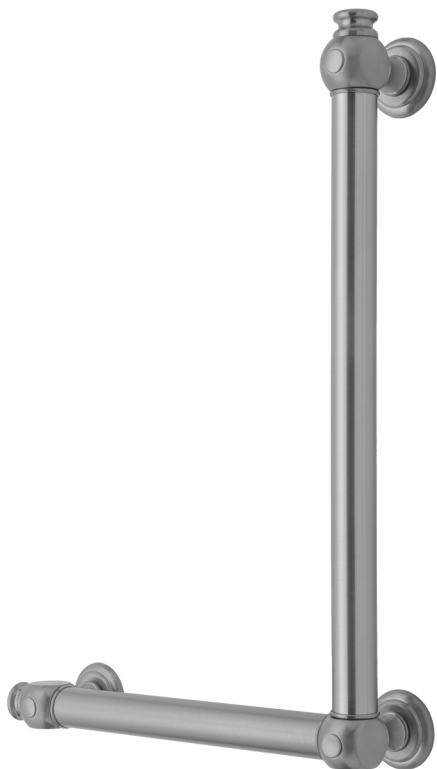

G60 32H x 16W 90° Left Hand Grab Bar

Model #: **G60-32H-16W-LH-**

FEATURES:

- ADA compliant when properly installed
- All brass construction, fully polished & plated
- All grab bars can be custom sized. Contact JACLO for pricing & availability
- Optional handshower sliders and toilet paper/wash cloth holders can be added only upon initial order
- Grab bars over 32" REQUIRE a middle post

AVAILABLE FINISHES:

Polished Chrome (PCH)	Satin Chrome (SC)	Bronze Umber (BU)
Satin Nickel (SN)	Pewter (PEW)	Caramel Bronze (CB)
Polished Nickel (PN)	Antique Brass (AB)	Antique Copper (ACU)
Oil-Rubbed Bronze (ORB)	Polished Brass (PB)	Polished Copper (PCU)
Vintage Bronze (VB)	Satin Brass (SB)	Matte Black (MBK)
Satin Gold (SG)	Polished Gold (PG)	Black Nickel (BKN)
Bombay Gold (BG)	Jewelers Gold (JG)	Europa Bronze (EB)
White (WH)	Sedona Beige (SDB)	Tristan Brass (TB)
Unlacquered Brass (ULB)	Satin Cooper (SCU)	

SPECIFICATION DRAWING:

BRASS LUXURY GRAB BAR			
PART. #	DESCRIPTION	A H	B W
G60-12H-12W	CENTER TO CENTER	12"	12"
G60-12H-16W	CENTER TO CENTER	12"	16"
G60-12H-24W	CENTER TO CENTER	12"	24"
G60-12H-32W	CENTER TO CENTER	12"	32"
G60-16H-12W	CENTER TO CENTER	16"	12"
G60-16H-16W	CENTER TO CENTER	16"	16"
G60-16H-24W	CENTER TO CENTER	16"	24"
G60-16H-32W	CENTER TO CENTER	16"	32"
G60-24H-12W	CENTER TO CENTER	24"	12"
G60-24H-16W	CENTER TO CENTER	24"	16"
G60-24H-24W	CENTER TO CENTER	24"	24"
G60-24H-32W	CENTER TO CENTER	24"	32"
G60-32H-12W	CENTER TO CENTER	32"	12"
G60-32H-16W	CENTER TO CENTER	32"	16"
G60-32H-24W	CENTER TO CENTER	32"	24"
G60-32H-32W	CENTER TO CENTER	32"	32"