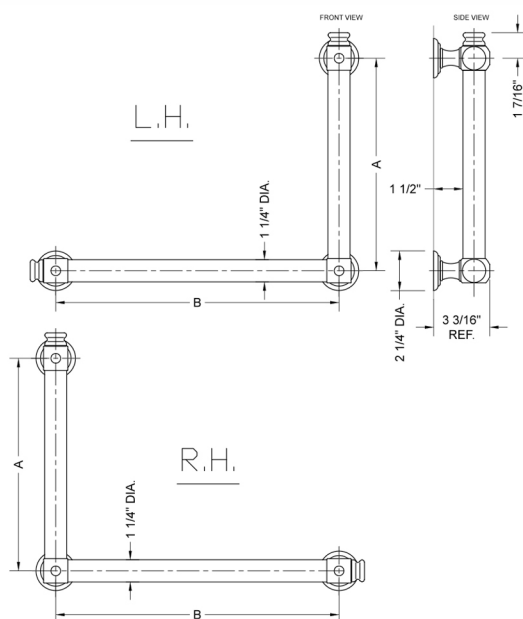

G60 32H x 12W 90° Right Hand Grab Bar

Model #: **G60-32H-12W-RH-**

FEATURES:

- ADA compliant when properly installed
- All brass construction, fully polished & plated
- All grab bars can be custom sized. Contact JACLO for pricing & availability
- Optional handshower sliders and toilet paper/wash cloth holders can be added only upon initial order
- Grab bars over 32" REQUIRE a middle post

SPECIFICATION DRAWING:

BRASS LUXURY GRAB BAR			
PART. #	DESCRIPTION	A H	B W
G60-12H-12W	CENTER TO CENTER	12"	12"
G60-12H-16W	CENTER TO CENTER	12"	16"
G60-12H-24W	CENTER TO CENTER	12"	24"
G60-12H-32W	CENTER TO CENTER	12"	32"
G60-16H-12W	CENTER TO CENTER	16"	12"
G60-16H-16W	CENTER TO CENTER	16"	16"
G60-16H-24W	CENTER TO CENTER	16"	24"
G60-16H-32W	CENTER TO CENTER	16"	32"
G60-24H-12W	CENTER TO CENTER	24"	12"
G60-24H-16W	CENTER TO CENTER	24"	16"
G60-24H-24W	CENTER TO CENTER	24"	24"
G60-24H-32W	CENTER TO CENTER	24"	32"
G60-32H-12W	CENTER TO CENTER	32"	12"
G60-32H-16W	CENTER TO CENTER	32"	16"
G60-32H-24W	CENTER TO CENTER	32"	24"
G60-32H-32W	CENTER TO CENTER	32"	32"