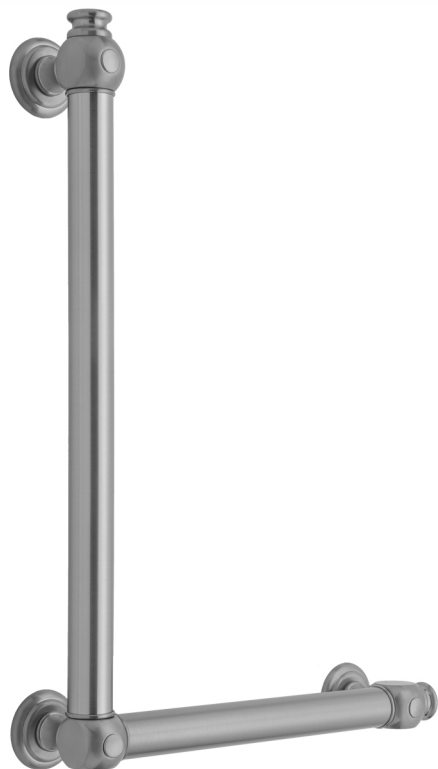

G60 32H x 12W 90° Right Hand Grab Bar

Model #: **G60-32H-12W-RH-**

FEATURES:

- ADA compliant when properly installed
- All brass construction, fully polished & plated
- All grab bars can be custom sized. Contact JACLO for pricing & availability
- Optional handshower sliders and toilet paper/wash cloth holders can be added only upon initial order
- Grab bars over 32" REQUIRE a middle post

AVAILABLE FINISHES:

Polished Chrome (PCH)	Satin Chrome (SC)	Bronze Umber (BU)
Satin Nickel (SN)	Pewter (PEW)	Caramel Bronze (CB)
Polished Nickel (PN)	Antique Brass (AB)	Antique Copper (ACU)
Oil-Rubbed Bronze (ORB)	Polished Brass (PB)	Polished Copper (PCU)
Vintage Bronze (VB)	Satin Brass (SB)	Matte Black (MBK)
Satin Gold (SG)	Polished Gold (PG)	Black Nickel (BKN)
Bombay Gold (BG)	Jewelers Gold (JG)	Europa Bronze (EB)
White (WH)	Sedona Beige (SDB)	Tristan Brass (TB)
Unlacquered Brass (ULB)	Satin Cooper (SCU)	

SPECIFICATION DRAWING:

BRASS LUXURY GRAB BAR			
PART. #	DESCRIPTION	A H	B W
G60-12H-12W	CENTER TO CENTER	12"	12"
G60-12H-16W	CENTER TO CENTER	12"	16"
G60-12H-24W	CENTER TO CENTER	12"	24"
G60-12H-32W	CENTER TO CENTER	12"	32"
G60-16H-12W	CENTER TO CENTER	16"	12"
G60-16H-16W	CENTER TO CENTER	16"	16"
G60-16H-24W	CENTER TO CENTER	16"	24"
G60-16H-32W	CENTER TO CENTER	16"	32"
G60-24H-12W	CENTER TO CENTER	24"	12"
G60-24H-16W	CENTER TO CENTER	24"	16"
G60-24H-24W	CENTER TO CENTER	24"	24"
G60-24H-32W	CENTER TO CENTER	24"	32"
G60-32H-12W	CENTER TO CENTER	32"	12"
G60-32H-16W	CENTER TO CENTER	32"	16"
G60-32H-24W	CENTER TO CENTER	32"	24"
G60-32H-32W	CENTER TO CENTER	32"	32"