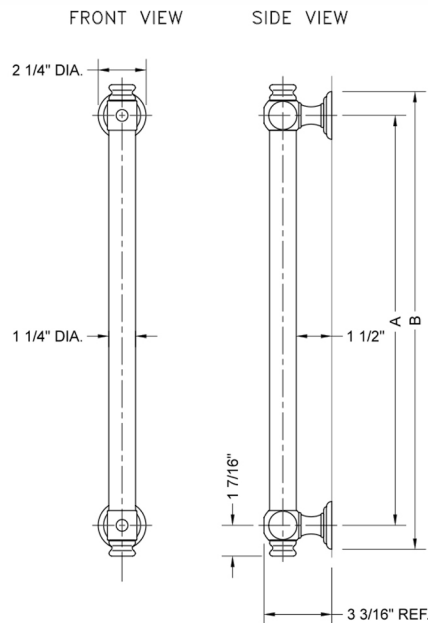

32" G60 Straight Grab Bar

Model #: G60-32-

FEATURES:

- ADA compliant when properly installed
- All brass construction, fully polished & plated
- All grab bars can be custom sized. Contact JACLO for pricing & availability
- Optional handshower sliders and toilet paper/wash cloth holders can be added only upon initial order
- Grab bars over 32" REQUIRE a middle post

SPECIFICATION DRAWING:

BRASS LUXURY GRAB BAR			
PART. #	DESCRIPTION	A	B
G60-12-XX	12" CENTER TO CENTER	12"	14 1/4"
G60-16-XX	16" CENTER TO CENTER	16"	18 1/4"
G60-18-XX	18" CENTER TO CENTER	18"	20 1/4"
G60-24-XX	24" CENTER TO CENTER	24"	24 1/4"
G60-32-XX	32" CENTER TO CENTER	32"	34 1/4"
*NOTE: GRAB BARS OVER 32" REQUIRE A MIDDLE POST			
G60-36-XX	36" CENTER TO CENTER	36"	38 1/4"
G60-42-XX	42" CENTER TO CENTER	42"	44 1/4"
G60-48-XX	48" CENTER TO CENTER	48"	50 1/4"
G60-60-XX	60" CENTER TO CENTER	60"	62 1/4"