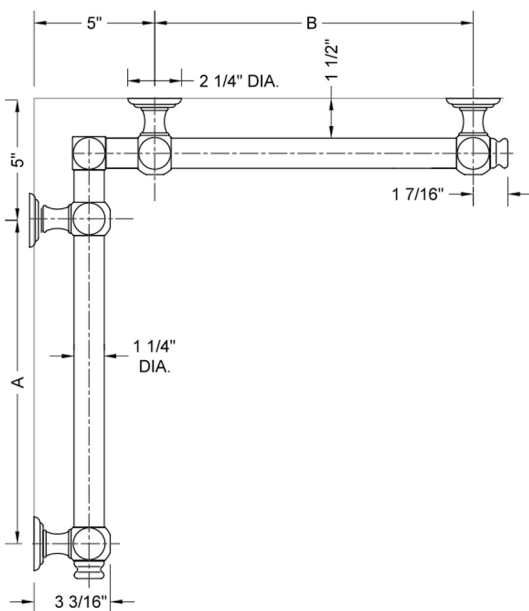

G60 32" x 60" Inside Corner Grab Bar

Model #: G60-32-60-IC-

FEATURES:

- ADA compliant when properly installed
- All brass construction, fully polished & plated
- All grab bars can be custom sized. Contact JACLO for pricing & availability
- Optional handshower sliders and toilet paper/wash cloth holders can be added only upon initial order
- Grab bars over 32" REQUIRE a middle post

SPECIFICATION DRAWING:

BRASS LUXURY GRAB BAR							
PART. #	DESCRIPTION	A	B	PART. #	DESCRIPTION	A	B
G60-12-12-IC	CENTER OF POST	12"	12"	G60-24-36-IC	CENTER OF POST	24"	36"
G60-12-16-IC	CENTER OF POST	12"	16"	G60-24-48-IC	CENTER OF POST	24"	48"
G60-12-24-IC	CENTER OF POST	12"	24"	G60-24-60-IC	CENTER OF POST	24"	60"
G60-12-32-IC	CENTER OF POST	12"	32"				
				G60-32-32-IC	CENTER OF POST	32"	32"
G60-12-36-IC	CENTER OF POST	12"	36"	G60-32-36-IC	CENTER OF POST	32"	36"
G60-12-48-IC	CENTER OF POST	12"	48"	G60-32-48-IC	CENTER OF POST	32"	48"
G60-12-60-IC	CENTER OF POST	12"	60"	G60-32-60-IC	CENTER OF POST	32"	60"
G60-16-16-IC	CENTER OF POST	16"	16"	G60-36-36-IC	CENTER OF POST	36"	36"
G60-16-24-IC	CENTER OF POST	16"	24"	G60-36-48-IC	CENTER OF POST	36"	48"
G60-16-32-IC	CENTER OF POST	16"	32"	G60-36-60-IC	CENTER OF POST	36"	60"
G60-16-36-IC	CENTER OF POST	16"	36"	G60-48-48-IC	CENTER OF POST	48"	48"
G60-16-48-IC	CENTER OF POST	16"	48"	G60-48-60-IC	CENTER OF POST	48"	60"
G60-16-60-IC	CENTER OF POST	16"	60"				
				G60-60-60-IC	CENTER OF POST	60"	60"
G60-24-24-IC	CENTER OF POST	24"	24"				
G60-24-32-IC	CENTER OF POST	24"	32"				