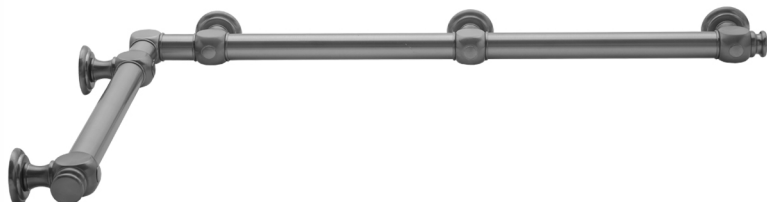

## G60 32" x 48" Inside Corner Grab Bar

Model #: **G60-32-48-IC-**

### FEATURES:

- ADA compliant when properly installed
- All brass construction, fully polished & plated
- All grab bars can be custom sized. Contact JACLO for pricing & availability
- Optional handshower sliders and toilet paper/wash cloth holders can be added only upon initial order
- Grab bars over 32" REQUIRE a middle post

### AVAILABLE FINISHES:

Polished Chrome (PCH)	Satin Chrome (SC)	Bronze Umber (BU)
Satin Nickel (SN)	Pewter (PEW)	Caramel Bronze (CB)
Polished Nickel (PN)	Antique Brass (AB)	Antique Copper (ACU)
Oil-Rubbed Bronze (ORB)	Polished Brass (PB)	Polished Copper (PCU)
Vintage Bronze (VB)	Satin Brass (SB)	Matte Black (MBK)
Satin Gold (SG)	Polished Gold (PG)	Black Nickel (BKN)
Bombay Gold (BG)	Jewelers Gold (JG)	Europa Bronze (EB)
White (WH)	Sedona Beige (SDB)	Tristan Brass (TB)
Unlacquered Brass (ULB)	Satin Cooper (SCU)	