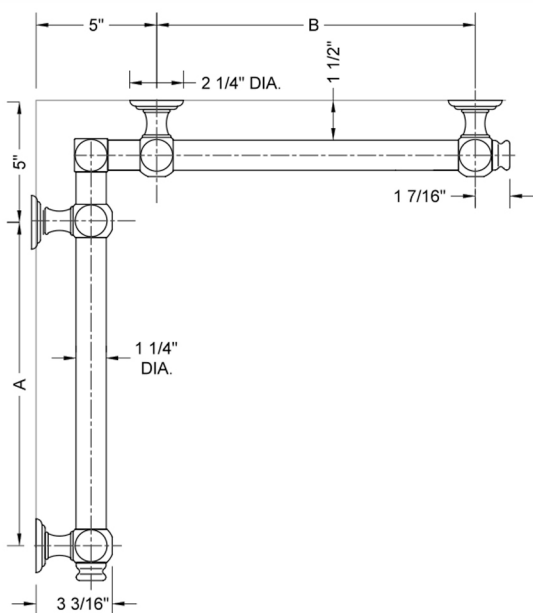

## G60 32" x 48" Inside Corner Grab Bar

Model #: **G60-32-48-IC-**

### FEATURES:

- ADA compliant when properly installed
- All brass construction, fully polished & plated
- All grab bars can be custom sized. Contact JACLO for pricing & availability
- Optional handshower sliders and toilet paper/wash cloth holders can be added only upon initial order
- Grab bars over 32" REQUIRE a middle post

### SPECIFICATION DRAWING:

BRASS LUXURY GRAB BAR							
PART #	DESCRIPTION	A	B	PART #	DESCRIPTION	A	B
G60-12-12-IC	CENTER OF POST	12"	12"	G60-24-36-IC	CENTER OF POST	24"	36"
G60-12-16-IC	CENTER OF POST	12"	16"	G60-24-48-IC	CENTER OF POST	24"	48"
G60-12-24-IC	CENTER OF POST	12"	24"	G60-24-60-IC	CENTER OF POST	24"	60"
G60-12-32-IC	CENTER OF POST	12"	32"				
				G60-32-32-IC	CENTER OF POST	32"	32"
G60-12-36-IC	CENTER OF POST	12"	36"	G60-32-36-IC	CENTER OF POST	32"	36"
G60-12-48-IC	CENTER OF POST	12"	48"	G60-32-48-IC	CENTER OF POST	32"	48"
G60-12-60-IC	CENTER OF POST	12"	60"	G60-32-60-IC	CENTER OF POST	32"	60"
G60-16-16-IC	CENTER OF POST	16"	16"	G60-36-36-IC	CENTER OF POST	36"	36"
G60-16-24-IC	CENTER OF POST	16"	24"	G60-36-48-IC	CENTER OF POST	36"	48"
G60-16-32-IC	CENTER OF POST	16"	32"	G60-36-60-IC	CENTER OF POST	36"	60"
G60-16-36-IC	CENTER OF POST	16"	36"	G60-48-48-IC	CENTER OF POST	48"	48"
G60-16-48-IC	CENTER OF POST	16"	48"	G60-48-60-IC	CENTER OF POST	48"	60"
G60-16-60-IC	CENTER OF POST	16"	60"				
				G60-60-60-IC	CENTER OF POST	60"	60"
G60-24-24-IC	CENTER OF POST	24"	24"				
G60-24-32-IC	CENTER OF POST	24"	32"				