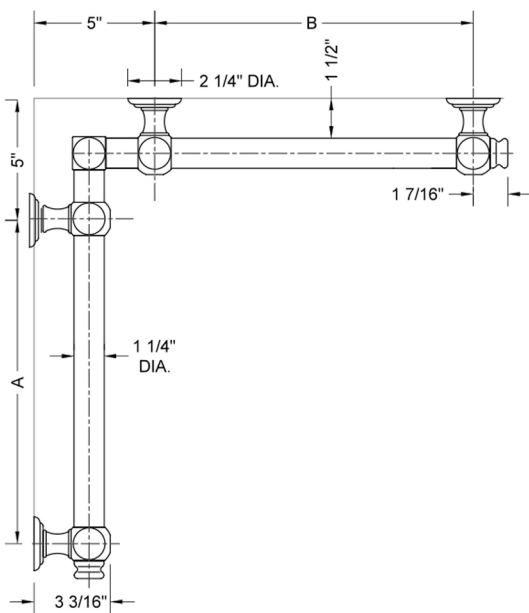

G60 32" x 36" Inside Corner Grab Bar

Model #: G60-32-36-IC-

FEATURES:

- ADA compliant when properly installed
- All brass construction, fully polished & plated
- All grab bars can be custom sized. Contact JACLO for pricing & availability
- Optional handshower sliders and toilet paper/wash cloth holders can be added only upon initial order
- Grab bars over 32" REQUIRE a middle post

SPECIFICATION DRAWING:

BRASS LUXURY GRAB BAR							
PART. #	DESCRIPTION	A	B	PART. #	DESCRIPTION	A	B
G60-12-12-IC	CENTER OF POST	12"	12"	G60-24-36-IC	CENTER OF POST	24"	36"
G60-12-16-IC	CENTER OF POST	12"	16"	G60-24-48-IC	CENTER OF POST	24"	48"
G60-12-24-IC	CENTER OF POST	12"	24"	G60-24-60-IC	CENTER OF POST	24"	60"
G60-12-32-IC	CENTER OF POST	12"	32"				
				G60-32-32-IC	CENTER OF POST	32"	32"
G60-12-36-IC	CENTER OF POST	12"	36"	G60-32-36-IC	CENTER OF POST	32"	36"
G60-12-48-IC	CENTER OF POST	12"	48"	G60-32-48-IC	CENTER OF POST	32"	48"
G60-12-60-IC	CENTER OF POST	12"	60"	G60-32-60-IC	CENTER OF POST	32"	60"
G60-16-16-IC	CENTER OF POST	16"	16"	G60-36-36-IC	CENTER OF POST	36"	36"
G60-16-24-IC	CENTER OF POST	16"	24"	G60-36-48-IC	CENTER OF POST	36"	48"
G60-16-32-IC	CENTER OF POST	16"	32"	G60-36-60-IC	CENTER OF POST	36"	60"
G60-16-36-IC	CENTER OF POST	16"	36"	G60-48-48-IC	CENTER OF POST	48"	48"
G60-16-48-IC	CENTER OF POST	16"	48"	G60-48-60-IC	CENTER OF POST	48"	60"
G60-16-60-IC	CENTER OF POST	16"	60"				
				G60-60-60-IC	CENTER OF POST	60"	60"
G60-24-24-IC	CENTER OF POST	24"	24"				
G60-24-32-IC	CENTER OF POST	24"	32"				