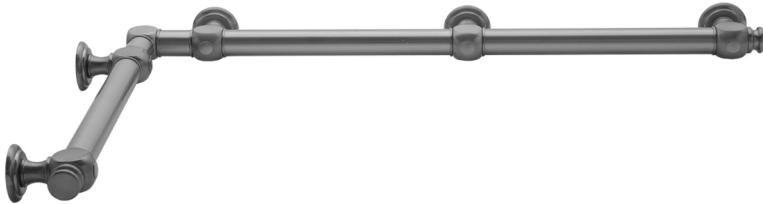

G60 32" x 36" Inside Corner Grab Bar

Model #: G60-32-36-IC-

FEATURES:

- ADA compliant when properly installed
- All brass construction, fully polished & plated
- All grab bars can be custom sized. Contact JACLO for pricing & availability
- Optional handshower sliders and toilet paper/wash cloth holders can be added only upon initial order
- Grab bars over 32" REQUIRE a middle post

AVAILABLE FINISHES:

Polished Chrome (PCH)	Satin Chrome (SC)	Bronze Umber (BU)
Satin Nickel (SN)	Pewter (PEW)	Caramel Bronze (CB)
Polished Nickel (PN)	Antique Brass (AB)	Antique Copper (ACU)
Oil-Rubbed Bronze (ORB)	Polished Brass (PB)	Polished Copper (PCU)
Vintage Bronze (VB)	Satin Brass (SB)	Matte Black (MBK)
Satin Gold (SG)	Polished Gold (PG)	Black Nickel (BKN)
Bombay Gold (BG)	Jewelers Gold (JG)	Europa Bronze (EB)
White (WH)	Sedona Beige (SDB)	Tristan Brass (TB)
Unlacquered Brass (ULB)	Satin Cooper (SCU)	