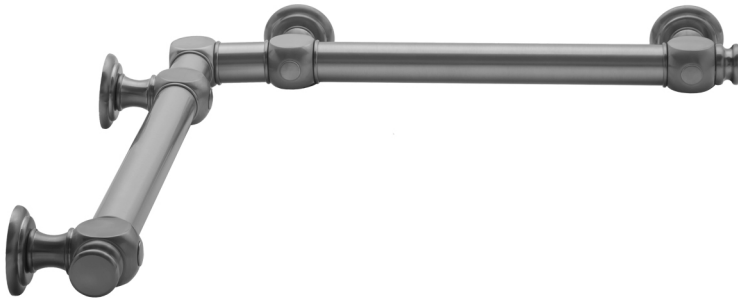

G60 32" x 32" Inside Corner Grab Bar

Model #: G60-32-32-IC-

FEATURES:

- ADA compliant when properly installed
- All brass construction, fully polished & plated
- All grab bars can be custom sized. Contact JACLO for pricing & availability
- Optional handshower sliders and toilet paper/wash cloth holders can be added only upon initial order
- Grab bars over 32" REQUIRE a middle post

AVAILABLE FINISHES:

Polished Chrome (PCH)	Satin Chrome (SC)	Bronze Umber (BU)
Satin Nickel (SN)	Pewter (PEW)	Caramel Bronze (CB)
Polished Nickel (PN)	Antique Brass (AB)	Antique Copper (ACU)
Oil-Rubbed Bronze (ORB)	Polished Brass (PB)	Polished Copper (PCU)
Vintage Bronze (VB)	Satin Brass (SB)	Matte Black (MBK)
Satin Gold (SG)	Polished Gold (PG)	Black Nickel (BKN)
Bombay Gold (BG)	Jewelers Gold (JG)	Europa Bronze (EB)
White (WH)	Sedona Beige (SDB)	Tristan Brass (TB)
Unlacquered Brass (ULB)	Satin Cooper (SCU)	