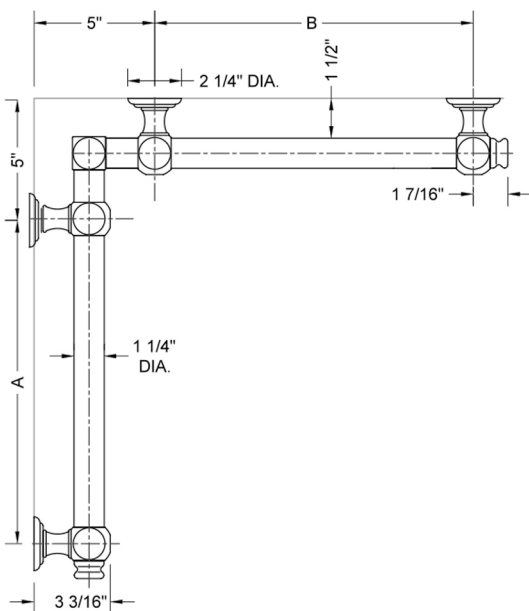

G60 32" x 32" Inside Corner Grab Bar

Model #: G60-32-32-IC-

FEATURES:

- ADA compliant when properly installed
- All brass construction, fully polished & plated
- All grab bars can be custom sized. Contact JACLO for pricing & availability
- Optional handshower sliders and toilet paper/wash cloth holders can be added only upon initial order
- Grab bars over 32" REQUIRE a middle post

SPECIFICATION DRAWING:

BRASS LUXURY GRAB BAR							
PART #	DESCRIPTION	A	B	PART #	DESCRIPTION	A	B
G60-12-12-IC	CENTER OF POST	12"	12"	G60-24-36-IC	CENTER OF POST	24"	36"
G60-12-16-IC	CENTER OF POST	12"	16"	G60-24-48-IC	CENTER OF POST	24"	48"
G60-12-24-IC	CENTER OF POST	12"	24"	G60-24-60-IC	CENTER OF POST	24"	60"
G60-12-32-IC	CENTER OF POST	12"	32"				
				G60-32-32-IC	CENTER OF POST	32"	32"
G60-12-36-IC	CENTER OF POST	12"	36"	G60-32-36-IC	CENTER OF POST	32"	36"
G60-12-48-IC	CENTER OF POST	12"	48"	G60-32-48-IC	CENTER OF POST	32"	48"
G60-12-60-IC	CENTER OF POST	12"	60"	G60-32-60-IC	CENTER OF POST	32"	60"
G60-16-16-IC	CENTER OF POST	16"	16"	G60-36-36-IC	CENTER OF POST	36"	36"
G60-16-24-IC	CENTER OF POST	16"	24"	G60-36-48-IC	CENTER OF POST	36"	48"
G60-16-32-IC	CENTER OF POST	16"	32"	G60-36-60-IC	CENTER OF POST	36"	60"
G60-16-36-IC	CENTER OF POST	16"	36"	G60-48-48-IC	CENTER OF POST	48"	48"
G60-16-48-IC	CENTER OF POST	16"	48"	G60-48-60-IC	CENTER OF POST	48"	60"
G60-16-60-IC	CENTER OF POST	16"	60"				
				G60-60-60-IC	CENTER OF POST	60"	60"
G60-24-24-IC	CENTER OF POST	24"	24"				
G60-24-32-IC	CENTER OF POST	24"	32"				