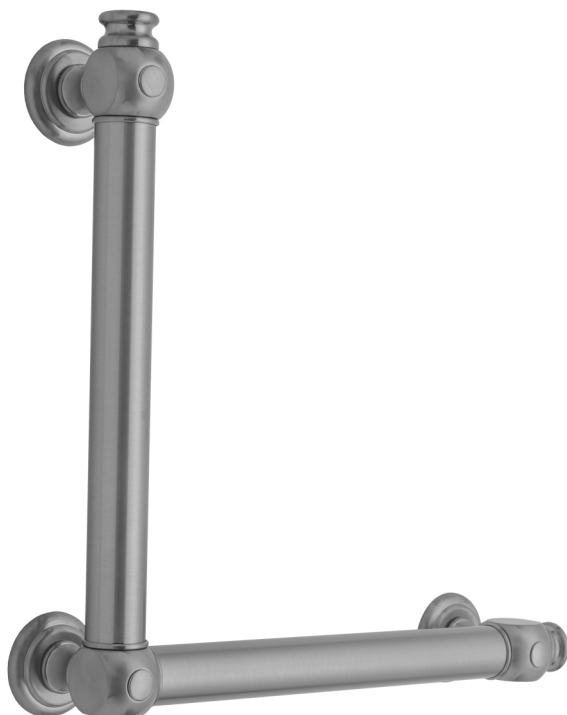

G60 24H x 32W 90° Right Hand Grab Bar

Model #: **G60-24H-32W-RH-**

FEATURES:

- ADA compliant when properly installed
- All brass construction, fully polished & plated
- All grab bars can be custom sized. Contact JACLO for pricing & availability
- Optional handshower sliders and toilet paper/wash cloth holders can be added only upon initial order
- Grab bars over 32" REQUIRE a middle post

AVAILABLE FINISHES:

Polished Chrome (PCH)	Satin Chrome (SC)	Bronze Umber (BU)
Satin Nickel (SN)	Pewter (PEW)	Caramel Bronze (CB)
Polished Nickel (PN)	Antique Brass (AB)	Antique Copper (ACU)
Oil-Rubbed Bronze (ORB)	Polished Brass (PB)	Polished Copper (PCU)
Vintage Bronze (VB)	Satin Brass (SB)	Matte Black (MBK)
Satin Gold (SG)	Polished Gold (PG)	Black Nickel (BKN)
Bombay Gold (BG)	Jewelers Gold (JG)	Europa Bronze (EB)
White (WH)	Sedona Beige (SDB)	Tristan Brass (TB)
Unlacquered Brass (ULB)	Satin Cooper (SCU)	

SPECIFICATION DRAWING:

BRASS LUXURY GRAB BAR			
PART. #	DESCRIPTION	A H	B W
G60-12H-12W	CENTER TO CENTER	12"	12"
G60-12H-16W	CENTER TO CENTER	12"	16"
G60-12H-24W	CENTER TO CENTER	12"	24"
G60-12H-32W	CENTER TO CENTER	12"	32"
G60-16H-12W	CENTER TO CENTER	16"	12"
G60-16H-16W	CENTER TO CENTER	16"	16"
G60-16H-24W	CENTER TO CENTER	16"	24"
G60-16H-32W	CENTER TO CENTER	16"	32"
G60-24H-12W	CENTER TO CENTER	24"	12"
G60-24H-16W	CENTER TO CENTER	24"	16"
G60-24H-24W	CENTER TO CENTER	24"	24"
G60-24H-32W	CENTER TO CENTER	24"	32"
G60-32H-12W	CENTER TO CENTER	32"	12"
G60-32H-16W	CENTER TO CENTER	32"	16"
G60-32H-24W	CENTER TO CENTER	32"	24"
G60-32H-32W	CENTER TO CENTER	32"	32"