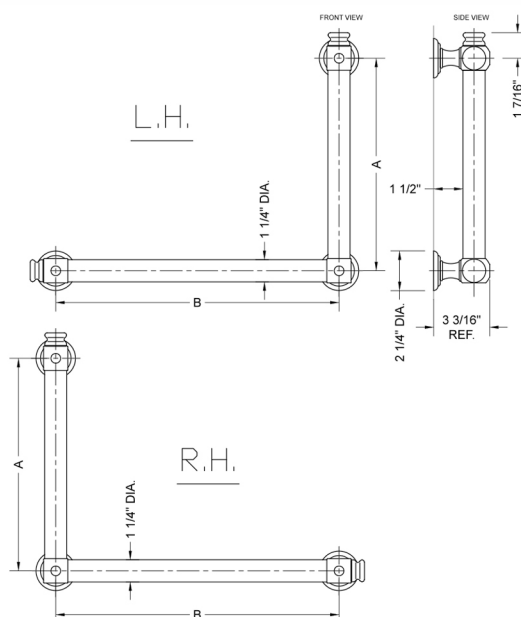

G60 24H x 32W 90° Right Hand Grab Bar

Model #: **G60-24H-32W-RH-**

FEATURES:

- ADA compliant when properly installed
- All brass construction, fully polished & plated
- All grab bars can be custom sized. Contact JACLO for pricing & availability
- Optional handshower sliders and toilet paper/wash cloth holders can be added only upon initial order
- Grab bars over 32" REQUIRE a middle post

SPECIFICATION DRAWING:

BRASS LUXURY GRAB BAR			
PART. #	DESCRIPTION	A H	B W
G60-12H-12W	CENTER TO CENTER	12"	12"
G60-12H-16W	CENTER TO CENTER	12"	16"
G60-12H-24W	CENTER TO CENTER	12"	24"
G60-12H-32W	CENTER TO CENTER	12"	32"
G60-16H-12W	CENTER TO CENTER	16"	12"
G60-16H-16W	CENTER TO CENTER	16"	16"
G60-16H-24W	CENTER TO CENTER	16"	24"
G60-16H-32W	CENTER TO CENTER	16"	32"
G60-24H-12W	CENTER TO CENTER	24"	12"
G60-24H-16W	CENTER TO CENTER	24"	16"
G60-24H-24W	CENTER TO CENTER	24"	24"
G60-24H-32W	CENTER TO CENTER	24"	32"
G60-32H-12W	CENTER TO CENTER	32"	12"
G60-32H-16W	CENTER TO CENTER	32"	16"
G60-32H-24W	CENTER TO CENTER	32"	24"
G60-32H-32W	CENTER TO CENTER	32"	32"