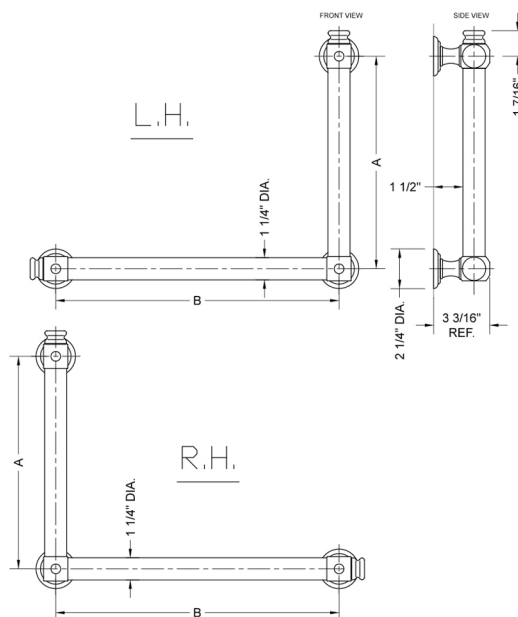

## G60 24H x 32W 90° Left Hand Grab Bar

Model #: **G60-24H-32W-LH-**

### FEATURES:

- ADA compliant when properly installed
- All brass construction, fully polished & plated
- All grab bars can be custom sized. Contact JACLO for pricing & availability
- Optional handshower sliders and toilet paper/wash cloth holders can be added only upon initial order
- Grab bars over 32" REQUIRE a middle post

### SPECIFICATION DRAWING:

BRASS LUXURY GRAB BAR			
PART. #	DESCRIPTION	A H	B W
G60-12H-12W	CENTER TO CENTER	12"	12"
G60-12H-16W	CENTER TO CENTER	12"	16"
G60-12H-24W	CENTER TO CENTER	12"	24"
G60-12H-32W	CENTER TO CENTER	12"	32"
G60-16H-12W	CENTER TO CENTER	16"	12"
G60-16H-16W	CENTER TO CENTER	16"	16"
G60-16H-24W	CENTER TO CENTER	16"	24"
G60-16H-32W	CENTER TO CENTER	16"	32"
G60-24H-12W	CENTER TO CENTER	24"	12"
G60-24H-16W	CENTER TO CENTER	24"	16"
G60-24H-24W	CENTER TO CENTER	24"	24"
G60-24H-32W	CENTER TO CENTER	24"	32"
G60-32H-12W	CENTER TO CENTER	32"	12"
G60-32H-16W	CENTER TO CENTER	32"	16"
G60-32H-24W	CENTER TO CENTER	32"	24"
G60-32H-32W	CENTER TO CENTER	32"	32"