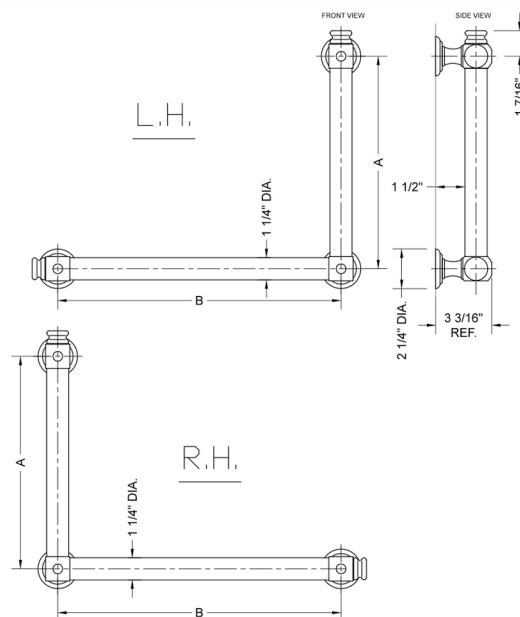

G60 24H x 24W 90° Grab Bar

Model #: **G60-24H-24W-**

FEATURES:

- ADA compliant when properly installed
- All brass construction, fully polished & plated
- All grab bars can be custom sized. Contact JACLO for pricing & availability
- Optional handshower sliders and toilet paper/wash cloth holders can be added only upon initial order
- Grab bars over 32" REQUIRE a middle post

SPECIFICATION DRAWING:

BRASS LUXURY GRAB BAR			
PART. #	DESCRIPTION	A H	B W
G60-12H-12W	CENTER TO CENTER	12"	12"
G60-12H-16W	CENTER TO CENTER	12"	16"
G60-12H-24W	CENTER TO CENTER	12"	24"
G60-12H-32W	CENTER TO CENTER	12"	32"
G60-16H-12W	CENTER TO CENTER	16"	12"
G60-16H-16W	CENTER TO CENTER	16"	16"
G60-16H-24W	CENTER TO CENTER	16"	24"
G60-16H-32W	CENTER TO CENTER	16"	32"
G60-24H-12W	CENTER TO CENTER	24"	12"
G60-24H-16W	CENTER TO CENTER	24"	16"
G60-24H-24W	CENTER TO CENTER	24"	24"
G60-24H-32W	CENTER TO CENTER	24"	32"
G60-32H-12W	CENTER TO CENTER	32"	12"
G60-32H-16W	CENTER TO CENTER	32"	16"
G60-32H-24W	CENTER TO CENTER	32"	24"
G60-32H-32W	CENTER TO CENTER	32"	32"