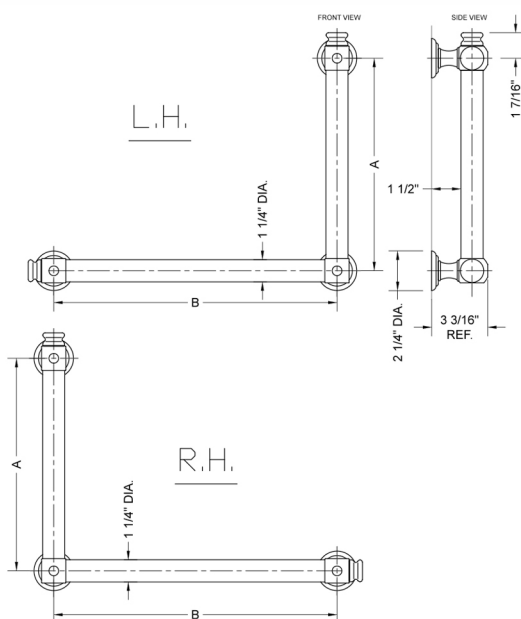

G60 24H x 16W 90° Right Hand Grab Bar

Model #: **G60-24H-16W-RH-**

FEATURES:

- ADA compliant when properly installed
- All brass construction, fully polished & plated
- All grab bars can be custom sized. Contact JACLO for pricing & availability
- Optional handshower sliders and toilet paper/wash cloth holders can be added only upon initial order
- Grab bars over 32" REQUIRE a middle post

SPECIFICATION DRAWING:

BRASS LUXURY GRAB BAR			
PART. #	DESCRIPTION	A H	B W
G60-12H-12W	CENTER TO CENTER	12"	12"
G60-12H-16W	CENTER TO CENTER	12"	16"
G60-12H-24W	CENTER TO CENTER	12"	24"
G60-12H-32W	CENTER TO CENTER	12"	32"
G60-16H-12W	CENTER TO CENTER	16"	12"
G60-16H-16W	CENTER TO CENTER	16"	16"
G60-16H-24W	CENTER TO CENTER	16"	24"
G60-16H-32W	CENTER TO CENTER	16"	32"
G60-24H-12W	CENTER TO CENTER	24"	12"
G60-24H-16W	CENTER TO CENTER	24"	16"
G60-24H-24W	CENTER TO CENTER	24"	24"
G60-24H-32W	CENTER TO CENTER	24"	32"
G60-32H-12W	CENTER TO CENTER	32"	12"
G60-32H-16W	CENTER TO CENTER	32"	16"
G60-32H-24W	CENTER TO CENTER	32"	24"
G60-32H-32W	CENTER TO CENTER	32"	32"