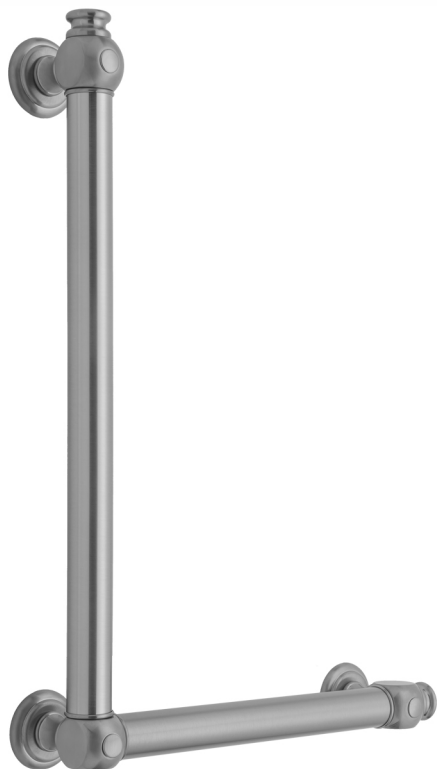

G60 24H x 16W 90° Right Hand Grab Bar

Model #: **G60-24H-16W-RH-**

FEATURES:

- ADA compliant when properly installed
- All brass construction, fully polished & plated
- All grab bars can be custom sized. Contact JACLO for pricing & availability
- Optional handshower sliders and toilet paper/wash cloth holders can be added only upon initial order
- Grab bars over 32" REQUIRE a middle post

AVAILABLE FINISHES:

Polished Chrome (PCH)	Satin Chrome (SC)	Bronze Umber (BU)
Satin Nickel (SN)	Pewter (PEW)	Caramel Bronze (CB)
Polished Nickel (PN)	Antique Brass (AB)	Antique Copper (ACU)
Oil-Rubbed Bronze (ORB)	Polished Brass (PB)	Polished Copper (PCU)
Vintage Bronze (VB)	Satin Brass (SB)	Matte Black (MBK)
Satin Gold (SG)	Polished Gold (PG)	Black Nickel (BKN)
Bombay Gold (BG)	Jewelers Gold (JG)	Europa Bronze (EB)
White (WH)	Sedona Beige (SDB)	Tristan Brass (TB)
Unlacquered Brass (ULB)	Satin Cooper (SCU)	

SPECIFICATION DRAWING:

BRASS LUXURY GRAB BAR			
PART. #	DESCRIPTION	A H	B W
G60-12H-12W	CENTER TO CENTER	12"	12"
G60-12H-16W	CENTER TO CENTER	12"	16"
G60-12H-24W	CENTER TO CENTER	12"	24"
G60-12H-32W	CENTER TO CENTER	12"	32"
G60-16H-12W	CENTER TO CENTER	16"	12"
G60-16H-16W	CENTER TO CENTER	16"	16"
G60-16H-24W	CENTER TO CENTER	16"	24"
G60-16H-32W	CENTER TO CENTER	16"	32"
G60-24H-12W	CENTER TO CENTER	24"	12"
G60-24H-16W	CENTER TO CENTER	24"	16"
G60-24H-24W	CENTER TO CENTER	24"	24"
G60-24H-32W	CENTER TO CENTER	24"	32"
G60-32H-12W	CENTER TO CENTER	32"	12"
G60-32H-16W	CENTER TO CENTER	32"	16"
G60-32H-24W	CENTER TO CENTER	32"	24"
G60-32H-32W	CENTER TO CENTER	32"	32"