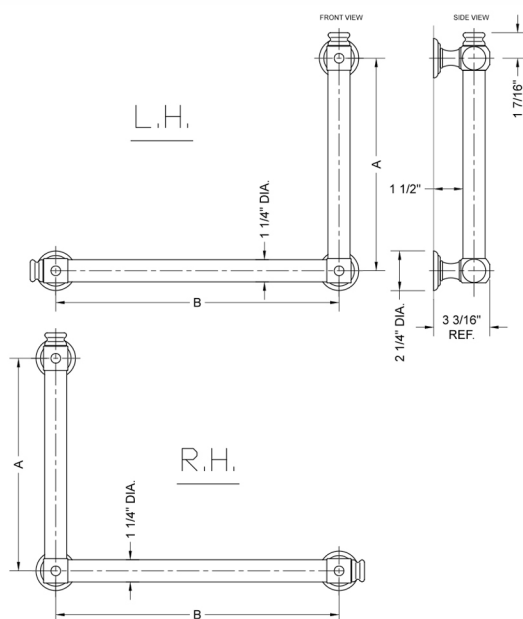

G60 24H x 12W 90° Right Hand Grab Bar

Model #: **G60-24H-12W-RH-**

FEATURES:

- ADA compliant when properly installed
- All brass construction, fully polished & plated
- All grab bars can be custom sized. Contact JACLO for pricing & availability
- Optional handshower sliders and toilet paper/wash cloth holders can be added only upon initial order
- Grab bars over 32" REQUIRE a middle post

SPECIFICATION DRAWING:

BRASS LUXURY GRAB BAR			
PART. #	DESCRIPTION	A H	B W
G60-12H-12W	CENTER TO CENTER	12"	12"
G60-12H-16W	CENTER TO CENTER	12"	16"
G60-12H-24W	CENTER TO CENTER	12"	24"
G60-12H-32W	CENTER TO CENTER	12"	32"
G60-16H-12W	CENTER TO CENTER	16"	12"
G60-16H-16W	CENTER TO CENTER	16"	16"
G60-16H-24W	CENTER TO CENTER	16"	24"
G60-16H-32W	CENTER TO CENTER	16"	32"
G60-24H-12W	CENTER TO CENTER	24"	12"
G60-24H-16W	CENTER TO CENTER	24"	16"
G60-24H-24W	CENTER TO CENTER	24"	24"
G60-24H-32W	CENTER TO CENTER	24"	32"
G60-32H-12W	CENTER TO CENTER	32"	12"
G60-32H-16W	CENTER TO CENTER	32"	16"
G60-32H-24W	CENTER TO CENTER	32"	24"
G60-32H-32W	CENTER TO CENTER	32"	32"