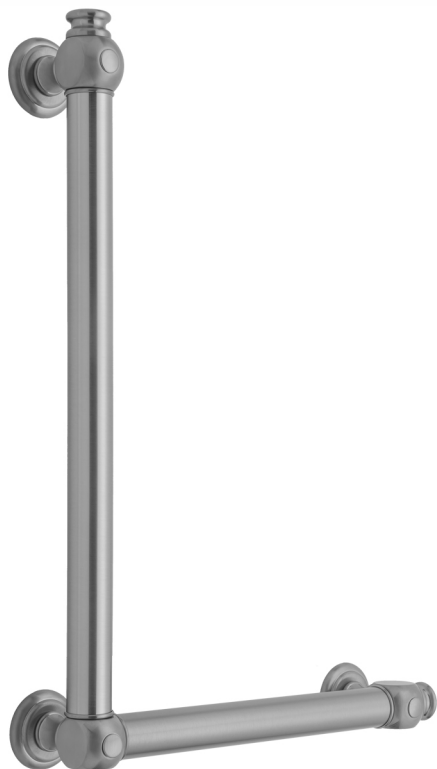

G60 24H x 12W 90° Right Hand Grab Bar

Model #: **G60-24H-12W-RH-**

FEATURES:

- ADA compliant when properly installed
- All brass construction, fully polished & plated
- All grab bars can be custom sized. Contact JACLO for pricing & availability
- Optional handshower sliders and toilet paper/wash cloth holders can be added only upon initial order
- Grab bars over 32" REQUIRE a middle post

AVAILABLE FINISHES:

Polished Chrome (PCH)	Satin Chrome (SC)	Bronze Umber (BU)
Satin Nickel (SN)	Pewter (PEW)	Caramel Bronze (CB)
Polished Nickel (PN)	Antique Brass (AB)	Antique Copper (ACU)
Oil-Rubbed Bronze (ORB)	Polished Brass (PB)	Polished Copper (PCU)
Vintage Bronze (VB)	Satin Brass (SB)	Matte Black (MBK)
Satin Gold (SG)	Polished Gold (PG)	Black Nickel (BKN)
Bombay Gold (BG)	Jewelers Gold (JG)	Europa Bronze (EB)
White (WH)	Sedona Beige (SDB)	Tristan Brass (TB)
Unlacquered Brass (ULB)	Satin Cooper (SCU)	

SPECIFICATION DRAWING:

BRASS LUXURY GRAB BAR			
PART. #	DESCRIPTION	A H	B W
G60-12H-12W	CENTER TO CENTER	12"	12"
G60-12H-16W	CENTER TO CENTER	12"	16"
G60-12H-24W	CENTER TO CENTER	12"	24"
G60-12H-32W	CENTER TO CENTER	12"	32"
G60-16H-12W	CENTER TO CENTER	16"	12"
G60-16H-16W	CENTER TO CENTER	16"	16"
G60-16H-24W	CENTER TO CENTER	16"	24"
G60-16H-32W	CENTER TO CENTER	16"	32"
G60-24H-12W	CENTER TO CENTER	24"	12"
G60-24H-16W	CENTER TO CENTER	24"	16"
G60-24H-24W	CENTER TO CENTER	24"	24"
G60-24H-32W	CENTER TO CENTER	24"	32"
G60-32H-12W	CENTER TO CENTER	32"	12"
G60-32H-16W	CENTER TO CENTER	32"	16"
G60-32H-24W	CENTER TO CENTER	32"	24"
G60-32H-32W	CENTER TO CENTER	32"	32"