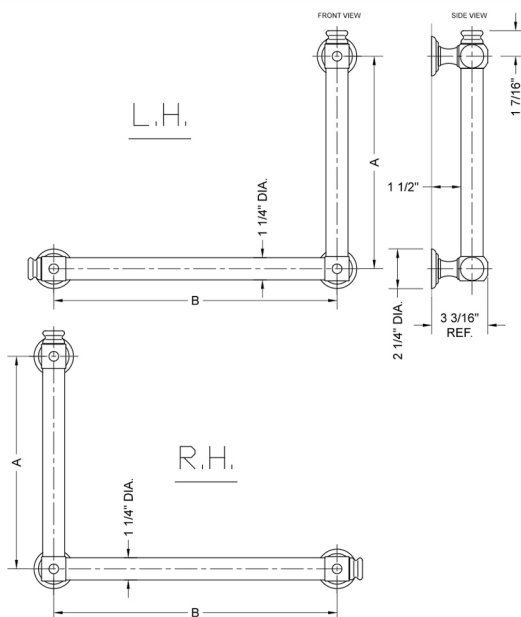

G60 24H x 12W 90° Left Hand Grab Bar

Model #: **G60-24H-12W-LH-**

FEATURES:

- ADA compliant when properly installed
- All brass construction, fully polished & plated
- All grab bars can be custom sized. Contact JACLO for pricing & availability
- Optional handshower sliders and toilet paper/wash cloth holders can be added only upon initial order
- Grab bars over 32" REQUIRE a middle post

SPECIFICATION DRAWING:

BRASS LUXURY GRAB BAR			
PART. #	DESCRIPTION	A H	B W
G60-12H-12W	CENTER TO CENTER	12"	12"
G60-12H-16W	CENTER TO CENTER	12"	16"
G60-12H-24W	CENTER TO CENTER	12"	24"
G60-12H-32W	CENTER TO CENTER	12"	32"
G60-16H-12W	CENTER TO CENTER	16"	12"
G60-16H-16W	CENTER TO CENTER	16"	16"
G60-16H-24W	CENTER TO CENTER	16"	24"
G60-16H-32W	CENTER TO CENTER	16"	32"
G60-24H-12W	CENTER TO CENTER	24"	12"
G60-24H-16W	CENTER TO CENTER	24"	16"
G60-24H-24W	CENTER TO CENTER	24"	24"
G60-24H-32W	CENTER TO CENTER	24"	32"
G60-32H-12W	CENTER TO CENTER	32"	12"
G60-32H-16W	CENTER TO CENTER	32"	16"
G60-32H-24W	CENTER TO CENTER	32"	24"
G60-32H-32W	CENTER TO CENTER	32"	32"