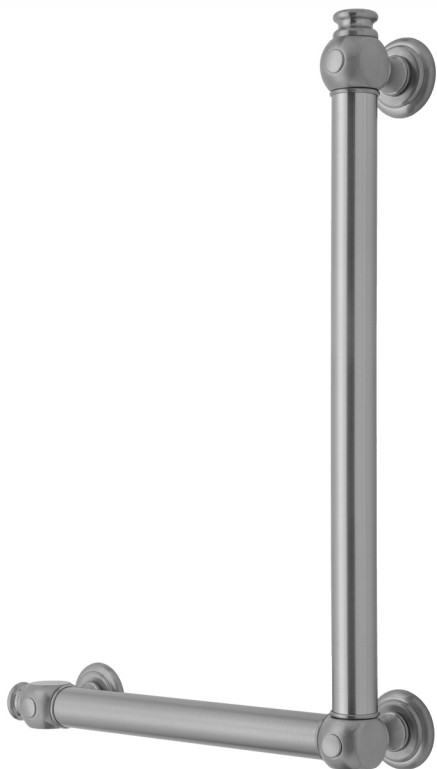

G60 24H x 12W 90° Left Hand Grab Bar

Model #: **G60-24H-12W-LH-**

FEATURES:

- ADA compliant when properly installed
- All brass construction, fully polished & plated
- All grab bars can be custom sized. Contact JACLO for pricing & availability
- Optional handshower sliders and toilet paper/wash cloth holders can be added only upon initial order
- Grab bars over 32" REQUIRE a middle post

AVAILABLE FINISHES:

Polished Chrome (PCH)	Satin Chrome (SC)	Bronze Umber (BU)
Satin Nickel (SN)	Pewter (PEW)	Caramel Bronze (CB)
Polished Nickel (PN)	Antique Brass (AB)	Antique Copper (ACU)
Oil-Rubbed Bronze (ORB)	Polished Brass (PB)	Polished Copper (PCU)
Vintage Bronze (VB)	Satin Brass (SB)	Matte Black (MBK)
Satin Gold (SG)	Polished Gold (PG)	Black Nickel (BKN)
Bombay Gold (BG)	Jewelers Gold (JG)	Europa Bronze (EB)
White (WH)	Sedona Beige (SDB)	Tristan Brass (TB)
Unlacquered Brass (ULB)	Satin Cooper (SCU)	

SPECIFICATION DRAWING:

BRASS LUXURY GRAB BAR			
PART. #	DESCRIPTION	A H	B W
G60-12H-12W	CENTER TO CENTER	12"	12"
G60-12H-16W	CENTER TO CENTER	12"	16"
G60-12H-24W	CENTER TO CENTER	12"	24"
G60-12H-32W	CENTER TO CENTER	12"	32"
G60-16H-12W	CENTER TO CENTER	16"	12"
G60-16H-16W	CENTER TO CENTER	16"	16"
G60-16H-24W	CENTER TO CENTER	16"	24"
G60-16H-32W	CENTER TO CENTER	16"	32"
G60-24H-12W	CENTER TO CENTER	24"	12"
G60-24H-16W	CENTER TO CENTER	24"	16"
G60-24H-24W	CENTER TO CENTER	24"	24"
G60-24H-32W	CENTER TO CENTER	24"	32"
G60-32H-12W	CENTER TO CENTER	32"	12"
G60-32H-16W	CENTER TO CENTER	32"	16"
G60-32H-24W	CENTER TO CENTER	32"	24"
G60-32H-32W	CENTER TO CENTER	32"	32"