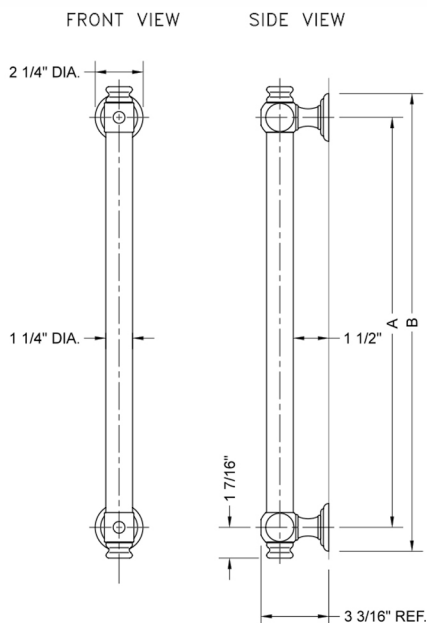

## 24" G60 Straight Grab Bar

Model #: G60-24-

### FEATURES:

- ADA compliant when properly installed
- All brass construction, fully polished & plated
- All grab bars can be custom sized. Contact JACLO for pricing & availability
- Optional handshower sliders and toilet paper/wash cloth holders can be added only upon initial order
- Grab bars over 32" REQUIRE a middle post

### SPECIFICATION DRAWING:

BRASS LUXURY GRAB BAR			
PART. #	DESCRIPTION	A	B
G60-12-XX	12" CENTER TO CENTER	12"	14 1/4"
G60-16-XX	16" CENTER TO CENTER	16"	18 1/4"
G60-18-XX	18" CENTER TO CENTER	18"	20 1/4"
G60-24-XX	24" CENTER TO CENTER	24"	24 1/4"
G60-32-XX	32" CENTER TO CENTER	32"	34 1/4"
*NOTE: GRAB BARS OVER 32" REQUIRE A MIDDLE POST			
G60-36-XX	36" CENTER TO CENTER	36"	38 1/4"
G60-42-XX	42" CENTER TO CENTER	42"	44 1/4"
G60-48-XX	48" CENTER TO CENTER	48"	50 1/4"
G60-60-XX	60" CENTER TO CENTER	60"	62 1/4"