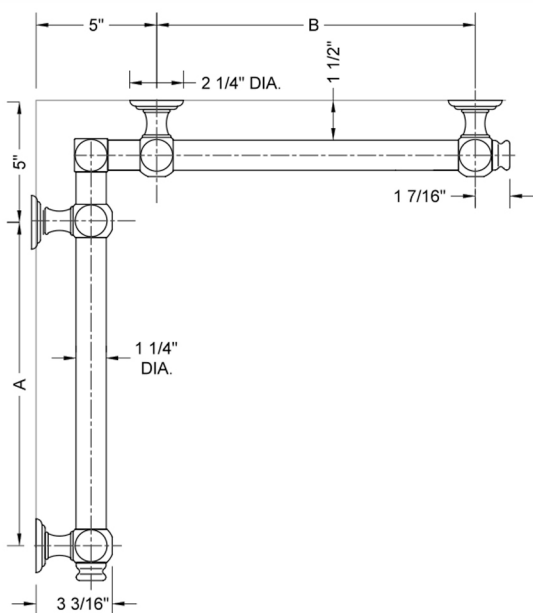

G60 24" x 60" Inside Corner Grab Bar

Model #: G60-24-60-IC-

FEATURES:

- ADA compliant when properly installed
- All brass construction, fully polished & plated
- All grab bars can be custom sized. Contact JACLO for pricing & availability
- Optional handshower sliders and toilet paper/wash cloth holders can be added only upon initial order
- Grab bars over 32" REQUIRE a middle post

SPECIFICATION DRAWING:

BRASS LUXURY GRAB BAR							
PART #	DESCRIPTION	A	B	PART #	DESCRIPTION	A	B
G60-12-12-IC	CENTER OF POST	12"	12"	G60-24-36-IC	CENTER OF POST	24"	36"
G60-12-16-IC	CENTER OF POST	12"	16"	G60-24-48-IC	CENTER OF POST	24"	48"
G60-12-24-IC	CENTER OF POST	12"	24"	G60-24-60-IC	CENTER OF POST	24"	60"
G60-12-32-IC	CENTER OF POST	12"	32"				
				G60-32-32-IC	CENTER OF POST	32"	32"
G60-12-36-IC	CENTER OF POST	12"	36"	G60-32-36-IC	CENTER OF POST	32"	36"
G60-12-48-IC	CENTER OF POST	12"	48"	G60-32-48-IC	CENTER OF POST	32"	48"
G60-12-60-IC	CENTER OF POST	12"	60"	G60-32-60-IC	CENTER OF POST	32"	60"
G60-16-16-IC	CENTER OF POST	16"	16"	G60-36-36-IC	CENTER OF POST	36"	36"
G60-16-24-IC	CENTER OF POST	16"	24"	G60-36-48-IC	CENTER OF POST	36"	48"
G60-16-32-IC	CENTER OF POST	16"	32"	G60-36-60-IC	CENTER OF POST	36"	60"
G60-16-36-IC	CENTER OF POST	16"	36"	G60-48-48-IC	CENTER OF POST	48"	48"
G60-16-48-IC	CENTER OF POST	16"	48"	G60-48-60-IC	CENTER OF POST	48"	60"
G60-16-60-IC	CENTER OF POST	16"	60"				
				G60-60-60-IC	CENTER OF POST	60"	60"
G60-24-24-IC	CENTER OF POST	24"	24"				
G60-24-32-IC	CENTER OF POST	24"	32"				