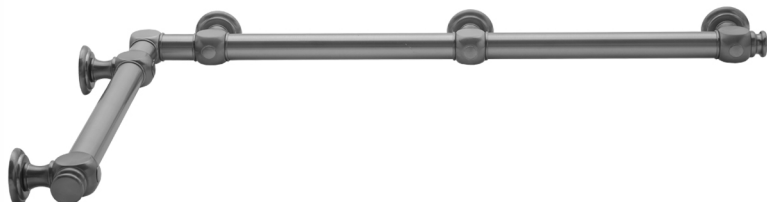

G60 24" x 60" Inside Corner Grab Bar

Model #: G60-24-60-IC-

FEATURES:

- ADA compliant when properly installed
- All brass construction, fully polished & plated
- All grab bars can be custom sized. Contact JACLO for pricing & availability
- Optional handshower sliders and toilet paper/wash cloth holders can be added only upon initial order
- Grab bars over 32" REQUIRE a middle post

AVAILABLE FINISHES:

Polished Chrome (PCH)	Satin Chrome (SC)	Bronze Umber (BU)
Satin Nickel (SN)	Pewter (PEW)	Caramel Bronze (CB)
Polished Nickel (PN)	Antique Brass (AB)	Antique Copper (ACU)
Oil-Rubbed Bronze (ORB)	Polished Brass (PB)	Polished Copper (PCU)
Vintage Bronze (VB)	Satin Brass (SB)	Matte Black (MBK)
Satin Gold (SG)	Polished Gold (PG)	Black Nickel (BKN)
Bombay Gold (BG)	Jewelers Gold (JG)	Europa Bronze (EB)
White (WH)	Sedona Beige (SDB)	Tristan Brass (TB)
Unlacquered Brass (ULB)	Satin Cooper (SCU)	