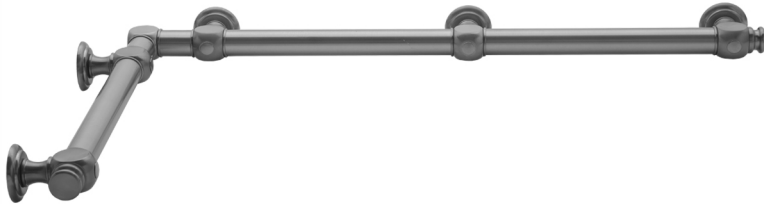

G60 24" x 48" Inside Corner Grab Bar

Model #: G60-24-48-IC-

FEATURES:

- ADA compliant when properly installed
- All brass construction, fully polished & plated
- All grab bars can be custom sized. Contact JACLO for pricing & availability
- Optional handshower sliders and toilet paper/wash cloth holders can be added only upon initial order
- Grab bars over 32" REQUIRE a middle post

AVAILABLE FINISHES:

Polished Chrome (PCH)	Satin Chrome (SC)	Bronze Umber (BU)
Satin Nickel (SN)	Pewter (PEW)	Caramel Bronze (CB)
Polished Nickel (PN)	Antique Brass (AB)	Antique Copper (ACU)
Oil-Rubbed Bronze (ORB)	Polished Brass (PB)	Polished Copper (PCU)
Vintage Bronze (VB)	Satin Brass (SB)	Matte Black (MBK)
Satin Gold (SG)	Polished Gold (PG)	Black Nickel (BKN)
Bombay Gold (BG)	Jewelers Gold (JG)	Europa Bronze (EB)
White (WH)	Sedona Beige (SDB)	Tristan Brass (TB)
Unlacquered Brass (ULB)	Satin Cooper (SCU)	