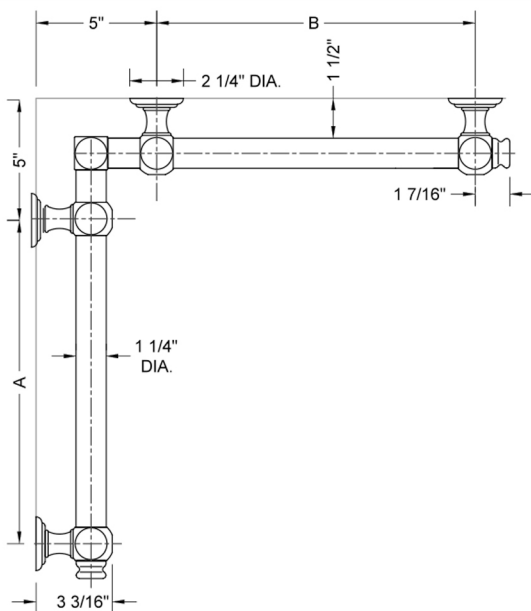

G60 24" x 48" Inside Corner Grab Bar

Model #: G60-24-48-IC-

FEATURES:

- ADA compliant when properly installed
- All brass construction, fully polished & plated
- All grab bars can be custom sized. Contact JACLO for pricing & availability
- Optional handshower sliders and toilet paper/wash cloth holders can be added only upon initial order
- Grab bars over 32" REQUIRE a middle post

SPECIFICATION DRAWING:

BRASS LUXURY GRAB BAR							
PART. #	DESCRIPTION	A	B	PART. #	DESCRIPTION	A	B
G60-12-12-IC	CENTER OF POST	12"	12"	G60-24-36-IC	CENTER OF POST	24"	36"
G60-12-16-IC	CENTER OF POST	12"	16"	G60-24-48-IC	CENTER OF POST	24"	48"
G60-12-24-IC	CENTER OF POST	12"	24"	G60-24-60-IC	CENTER OF POST	24"	60"
G60-12-32-IC	CENTER OF POST	12"	32"				
				G60-32-32-IC	CENTER OF POST	32"	32"
G60-12-36-IC	CENTER OF POST	12"	36"	G60-32-36-IC	CENTER OF POST	32"	36"
G60-12-48-IC	CENTER OF POST	12"	48"	G60-32-48-IC	CENTER OF POST	32"	48"
G60-12-60-IC	CENTER OF POST	12"	60"	G60-32-60-IC	CENTER OF POST	32"	60"
G60-16-16-IC	CENTER OF POST	16"	16"	G60-36-36-IC	CENTER OF POST	36"	36"
G60-16-24-IC	CENTER OF POST	16"	24"	G60-36-48-IC	CENTER OF POST	36"	48"
G60-16-32-IC	CENTER OF POST	16"	32"	G60-36-60-IC	CENTER OF POST	36"	60"
G60-16-36-IC	CENTER OF POST	16"	36"	G60-48-48-IC	CENTER OF POST	48"	48"
G60-16-48-IC	CENTER OF POST	16"	48"	G60-48-60-IC	CENTER OF POST	48"	60"
G60-16-60-IC	CENTER OF POST	16"	60"				
				G60-60-60-IC	CENTER OF POST	60"	60"
G60-24-24-IC	CENTER OF POST	24"	24"				
G60-24-32-IC	CENTER OF POST	24"	32"				