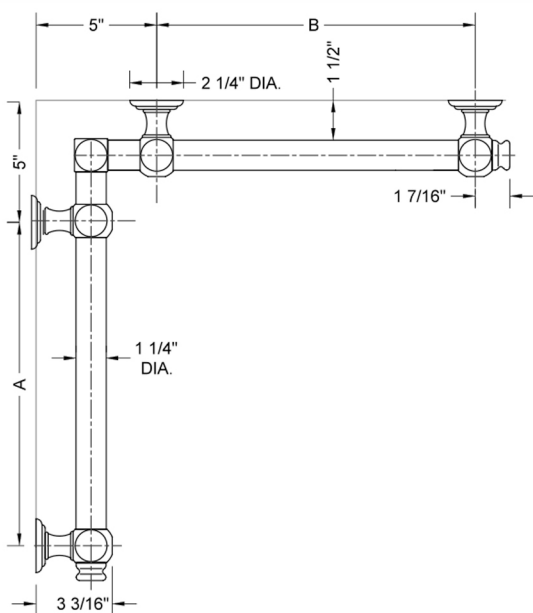

G60 24" x 36" Inside Corner Grab Bar

Model #: **G60-24-36-IC-**

FEATURES:

- ADA compliant when properly installed
- All brass construction, fully polished & plated
- All grab bars can be custom sized. Contact JACLO for pricing & availability
- Optional handshower sliders and toilet paper/wash cloth holders can be added only upon initial order
- Grab bars over 32" REQUIRE a middle post

SPECIFICATION DRAWING:

BRASS LUXURY GRAB BAR							
PART #	DESCRIPTION	A	B	PART #	DESCRIPTION	A	B
G60-12-12-IC	CENTER OF POST	12"	12"	G60-24-36-IC	CENTER OF POST	24"	36"
G60-12-16-IC	CENTER OF POST	12"	16"	G60-24-48-IC	CENTER OF POST	24"	48"
G60-12-24-IC	CENTER OF POST	12"	24"	G60-24-60-IC	CENTER OF POST	24"	60"
G60-12-32-IC	CENTER OF POST	12"	32"				
				G60-32-32-IC	CENTER OF POST	32"	32"
G60-12-36-IC	CENTER OF POST	12"	36"	G60-32-36-IC	CENTER OF POST	32"	36"
G60-12-48-IC	CENTER OF POST	12"	48"	G60-32-48-IC	CENTER OF POST	32"	48"
G60-12-60-IC	CENTER OF POST	12"	60"	G60-32-60-IC	CENTER OF POST	32"	60"
G60-16-16-IC	CENTER OF POST	16"	16"	G60-36-36-IC	CENTER OF POST	36"	36"
G60-16-24-IC	CENTER OF POST	16"	24"	G60-36-48-IC	CENTER OF POST	36"	48"
G60-16-32-IC	CENTER OF POST	16"	32"	G60-36-60-IC	CENTER OF POST	36"	60"
G60-16-36-IC	CENTER OF POST	16"	36"	G60-48-48-IC	CENTER OF POST	48"	48"
G60-16-48-IC	CENTER OF POST	16"	48"	G60-48-60-IC	CENTER OF POST	48"	60"
G60-16-60-IC	CENTER OF POST	16"	60"				
				G60-60-60-IC	CENTER OF POST	60"	60"
G60-24-24-IC	CENTER OF POST	24"	24"				
G60-24-32-IC	CENTER OF POST	24"	32"				