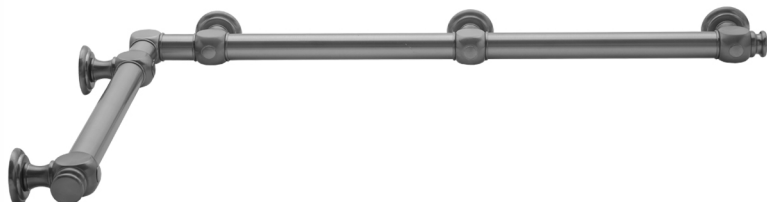

G60 24" x 36" Inside Corner Grab Bar

Model #: **G60-24-36-IC-**

FEATURES:

- ADA compliant when properly installed
- All brass construction, fully polished & plated
- All grab bars can be custom sized. Contact JACLO for pricing & availability
- Optional handshower sliders and toilet paper/wash cloth holders can be added only upon initial order
- Grab bars over 32" REQUIRE a middle post

AVAILABLE FINISHES:

Polished Chrome (PCH)	Satin Chrome (SC)	Bronze Umber (BU)
Satin Nickel (SN)	Pewter (PEW)	Caramel Bronze (CB)
Polished Nickel (PN)	Antique Brass (AB)	Antique Copper (ACU)
Oil-Rubbed Bronze (ORB)	Polished Brass (PB)	Polished Copper (PCU)
Vintage Bronze (VB)	Satin Brass (SB)	Matte Black (MBK)
Satin Gold (SG)	Polished Gold (PG)	Black Nickel (BKN)
Bombay Gold (BG)	Jewelers Gold (JG)	Europa Bronze (EB)
White (WH)	Sedona Beige (SDB)	Tristan Brass (TB)
Unlacquered Brass (ULB)	Satin Cooper (SCU)	