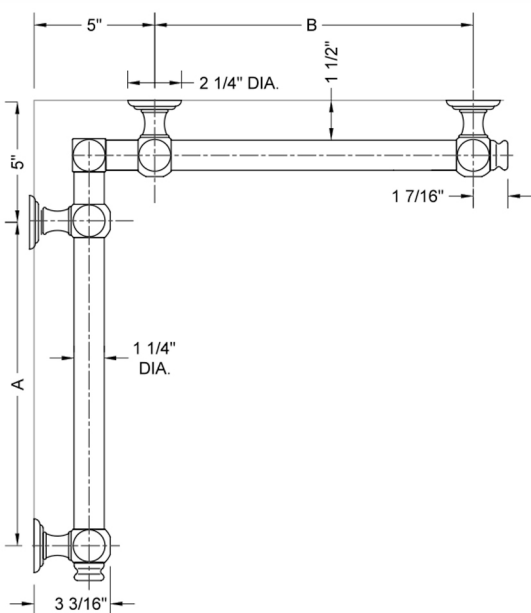

G60 24" x 32" Inside Corner Grab Bar

Model #: **G60-24-32-IC-**

FEATURES:

- ADA compliant when properly installed
- All brass construction, fully polished & plated
- All grab bars can be custom sized. Contact JACLO for pricing & availability
- Optional handshower sliders and toilet paper/wash cloth holders can be added only upon initial order
- Grab bars over 32" REQUIRE a middle post

SPECIFICATION DRAWING:

BRASS LUXURY GRAB BAR							
PART #	DESCRIPTION	A	B	PART #	DESCRIPTION	A	B
G60-12-12-IC	CENTER OF POST	12"	12"	G60-24-36-IC	CENTER OF POST	24"	36"
G60-12-16-IC	CENTER OF POST	12"	16"	G60-24-48-IC	CENTER OF POST	24"	48"
G60-12-24-IC	CENTER OF POST	12"	24"	G60-24-60-IC	CENTER OF POST	24"	60"
G60-12-32-IC	CENTER OF POST	12"	32"				
				G60-32-32-IC	CENTER OF POST	32"	32"
G60-12-36-IC	CENTER OF POST	12"	36"	G60-32-36-IC	CENTER OF POST	32"	36"
G60-12-48-IC	CENTER OF POST	12"	48"	G60-32-48-IC	CENTER OF POST	32"	48"
G60-12-60-IC	CENTER OF POST	12"	60"	G60-32-60-IC	CENTER OF POST	32"	60"
G60-16-16-IC	CENTER OF POST	16"	16"	G60-36-36-IC	CENTER OF POST	36"	36"
G60-16-24-IC	CENTER OF POST	16"	24"	G60-36-48-IC	CENTER OF POST	36"	48"
G60-16-32-IC	CENTER OF POST	16"	32"	G60-36-60-IC	CENTER OF POST	36"	60"
G60-16-36-IC	CENTER OF POST	16"	36"	G60-48-48-IC	CENTER OF POST	48"	48"
G60-16-48-IC	CENTER OF POST	16"	48"	G60-48-60-IC	CENTER OF POST	48"	60"
G60-16-60-IC	CENTER OF POST	16"	60"				
				G60-60-60-IC	CENTER OF POST	60"	60"
G60-24-24-IC	CENTER OF POST	24"	24"				
G60-24-32-IC	CENTER OF POST	24"	32"				