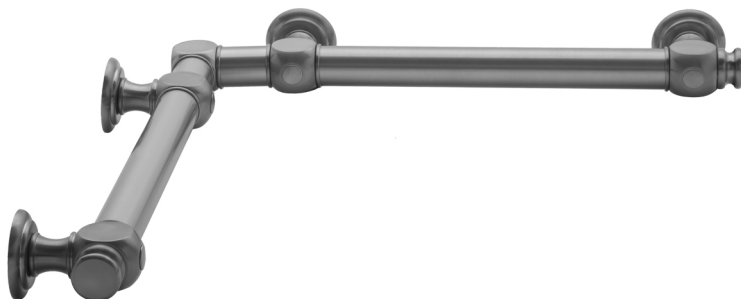

G60 24" x 32" Inside Corner Grab Bar

Model #: **G60-24-32-IC-**

FEATURES:

- ADA compliant when properly installed
- All brass construction, fully polished & plated
- All grab bars can be custom sized. Contact JACLO for pricing & availability
- Optional handshower sliders and toilet paper/wash cloth holders can be added only upon initial order
- Grab bars over 32" REQUIRE a middle post

AVAILABLE FINISHES:

Polished Chrome (PCH)	Satin Chrome (SC)	Bronze Umber (BU)
Satin Nickel (SN)	Pewter (PEW)	Caramel Bronze (CB)
Polished Nickel (PN)	Antique Brass (AB)	Antique Copper (ACU)
Oil-Rubbed Bronze (ORB)	Polished Brass (PB)	Polished Copper (PCU)
Vintage Bronze (VB)	Satin Brass (SB)	Matte Black (MBK)
Satin Gold (SG)	Polished Gold (PG)	Black Nickel (BKN)
Bombay Gold (BG)	Jewelers Gold (JG)	Europa Bronze (EB)
White (WH)	Sedona Beige (SDB)	Tristan Brass (TB)
Unlacquered Brass (ULB)	Satin Cooper (SCU)	