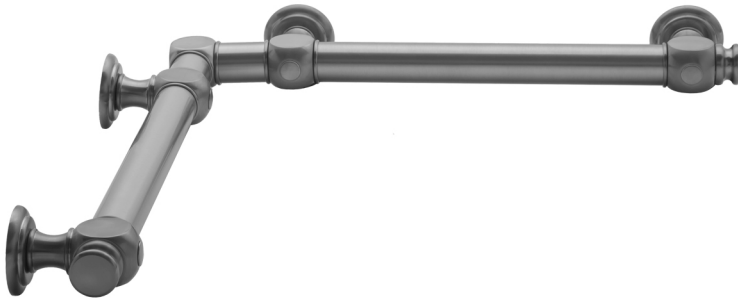

## G60 24" x 24" Inside Corner Grab Bar

Model #: G60-24-24-IC-

### FEATURES:

- ADA compliant when properly installed
- All brass construction, fully polished & plated
- All grab bars can be custom sized. Contact JACLO for pricing & availability
- Optional handshower sliders and toilet paper/wash cloth holders can be added only upon initial order
- Grab bars over 32" REQUIRE a middle post