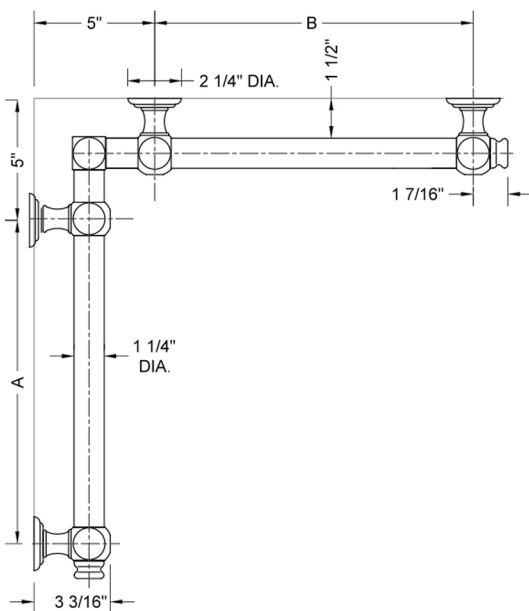

## G60 24" x 24" Inside Corner Grab Bar

Model #: G60-24-24-IC-

### FEATURES:

- ADA compliant when properly installed
- All brass construction, fully polished & plated
- All grab bars can be custom sized. Contact JACLO for pricing & availability
- Optional handshower sliders and toilet paper/wash cloth holders can be added only upon initial order
- Grab bars over 32" REQUIRE a middle post

### SPECIFICATION DRAWING:

BRASS LUXURY GRAB BAR							
PART #	DESCRIPTION	A	B	PART #	DESCRIPTION	A	B
G60-12-12-IC	CENTER OF POST	12"	12"	G60-24-36-IC	CENTER OF POST	24"	36"
G60-12-16-IC	CENTER OF POST	12"	16"	G60-24-48-IC	CENTER OF POST	24"	48"
G60-12-24-IC	CENTER OF POST	12"	24"	G60-24-60-IC	CENTER OF POST	24"	60"
G60-12-32-IC	CENTER OF POST	12"	32"				
				G60-32-32-IC	CENTER OF POST	32"	32"
G60-12-36-IC	CENTER OF POST	12"	36"	G60-32-36-IC	CENTER OF POST	32"	36"
G60-12-48-IC	CENTER OF POST	12"	48"	G60-32-48-IC	CENTER OF POST	32"	48"
G60-12-60-IC	CENTER OF POST	12"	60"	G60-32-60-IC	CENTER OF POST	32"	60"
G60-16-16-IC	CENTER OF POST	16"	16"	G60-36-36-IC	CENTER OF POST	36"	36"
G60-16-24-IC	CENTER OF POST	16"	24"	G60-36-48-IC	CENTER OF POST	36"	48"
G60-16-32-IC	CENTER OF POST	16"	32"	G60-36-60-IC	CENTER OF POST	36"	60"
G60-16-36-IC	CENTER OF POST	16"	36"	G60-48-48-IC	CENTER OF POST	48"	48"
G60-16-48-IC	CENTER OF POST	16"	48"	G60-48-60-IC	CENTER OF POST	48"	60"
G60-16-60-IC	CENTER OF POST	16"	60"				
				G60-60-60-IC	CENTER OF POST	60"	60"
G60-24-24-IC	CENTER OF POST	24"	24"				
G60-24-32-IC	CENTER OF POST	24"	32"				