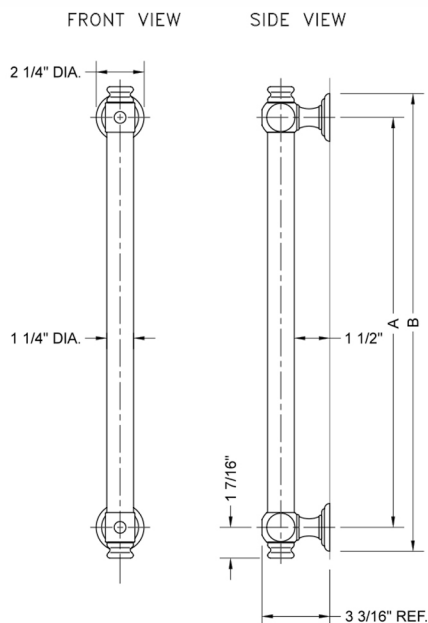

18" G60 Straight Grab Bar

Model #: G60-18-

FEATURES:

- ADA compliant when properly installed
- All brass construction, fully polished & plated
- All grab bars can be custom sized. Contact JACLO for pricing & availability
- Optional handshower sliders and toilet paper/wash cloth holders can be added only upon initial order
- Grab bars over 32" REQUIRE a middle post

SPECIFICATION DRAWING:

BRASS LUXURY GRAB BAR			
PART. #	DESCRIPTION	A	B
G60-12-XX	12" CENTER TO CENTER	12"	14 1/4"
G60-16-XX	16" CENTER TO CENTER	16"	18 1/4"
G60-18-XX	18" CENTER TO CENTER	18"	20 1/4"
G60-24-XX	24" CENTER TO CENTER	24"	24 1/4"
G60-32-XX	32" CENTER TO CENTER	32"	34 1/4"
*NOTE: GRAB BARS OVER 32" REQUIRE A MIDDLE POST			
G60-36-XX	36" CENTER TO CENTER	36"	38 1/4"
G60-42-XX	42" CENTER TO CENTER	42"	44 1/4"
G60-48-XX	48" CENTER TO CENTER	48"	50 1/4"
G60-60-XX	60" CENTER TO CENTER	60"	62 1/4"