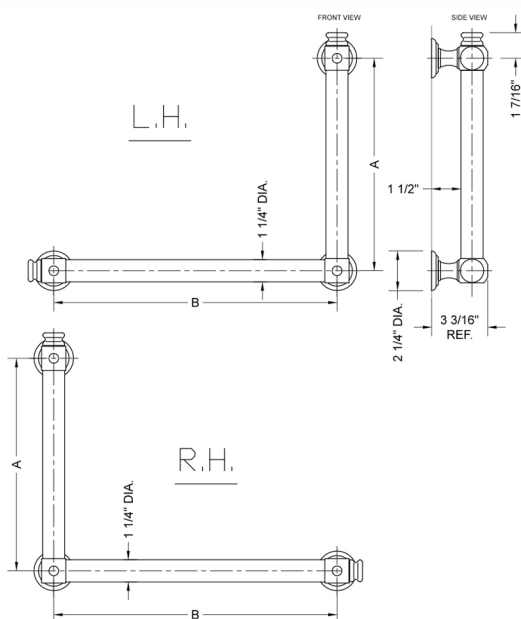

## G60 16H x 32W 90° Right Hand Grab Bar

Model #: **G60-16H-32W-RH-**

### FEATURES:

- ADA compliant when properly installed
- All brass construction, fully polished & plated
- All grab bars can be custom sized. Contact JACLO for pricing & availability
- Optional handshower sliders and toilet paper/wash cloth holders can be added only upon initial order
- Grab bars over 32" REQUIRE a middle post

### SPECIFICATION DRAWING:

BRASS LUXURY GRAB BAR			
PART. #	DESCRIPTION	A H	B W
G60-12H-12W	CENTER TO CENTER	12"	12"
G60-12H-16W	CENTER TO CENTER	12"	16"
G60-12H-24W	CENTER TO CENTER	12"	24"
G60-12H-32W	CENTER TO CENTER	12"	32"
G60-16H-12W	CENTER TO CENTER	16"	12"
G60-16H-16W	CENTER TO CENTER	16"	16"
G60-16H-24W	CENTER TO CENTER	16"	24"
G60-16H-32W	CENTER TO CENTER	16"	32"
G60-24H-12W	CENTER TO CENTER	24"	12"
G60-24H-16W	CENTER TO CENTER	24"	16"
G60-24H-24W	CENTER TO CENTER	24"	24"
G60-24H-32W	CENTER TO CENTER	24"	32"
G60-32H-12W	CENTER TO CENTER	32"	12"
G60-32H-16W	CENTER TO CENTER	32"	16"
G60-32H-24W	CENTER TO CENTER	32"	24"
G60-32H-32W	CENTER TO CENTER	32"	32"