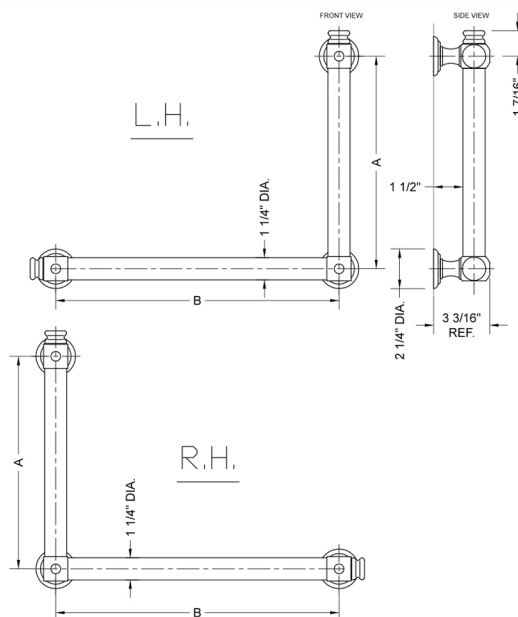

G60 16H x 32W 90° Left Hand Grab Bar

Model #: **G60-16H-32W-LH-**

FEATURES:

- ADA compliant when properly installed
- All brass construction, fully polished & plated
- All grab bars can be custom sized. Contact JACLO for pricing & availability
- Optional handshower sliders and toilet paper/wash cloth holders can be added only upon initial order
- Grab bars over 32" REQUIRE a middle post

SPECIFICATION DRAWING:

BRASS LUXURY GRAB BAR			
PART. #	DESCRIPTION	A H	B W
G60-12H-12W	CENTER TO CENTER	12"	12"
G60-12H-16W	CENTER TO CENTER	12"	16"
G60-12H-24W	CENTER TO CENTER	12"	24"
G60-12H-32W	CENTER TO CENTER	12"	32"
G60-16H-12W	CENTER TO CENTER	16"	12"
G60-16H-16W	CENTER TO CENTER	16"	16"
G60-16H-24W	CENTER TO CENTER	16"	24"
G60-16H-32W	CENTER TO CENTER	16"	32"
G60-24H-12W	CENTER TO CENTER	24"	12"
G60-24H-16W	CENTER TO CENTER	24"	16"
G60-24H-24W	CENTER TO CENTER	24"	24"
G60-24H-32W	CENTER TO CENTER	24"	32"
G60-32H-12W	CENTER TO CENTER	32"	12"
G60-32H-16W	CENTER TO CENTER	32"	16"
G60-32H-24W	CENTER TO CENTER	32"	24"
G60-32H-32W	CENTER TO CENTER	32"	32"