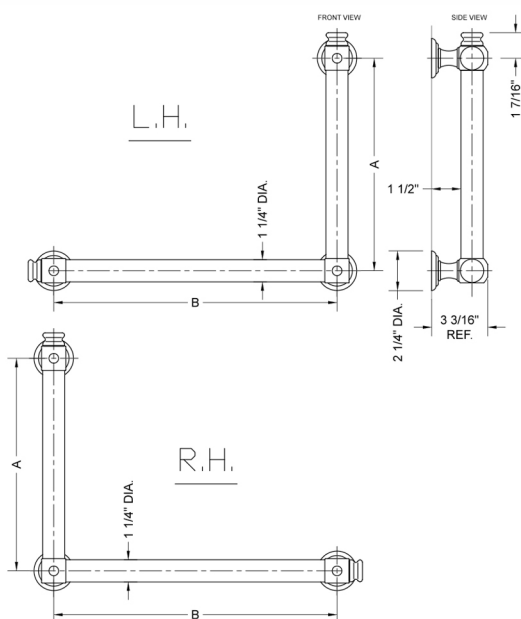

G60 16H x 24W 90° Right Hand Grab Bar

Model #: **G60-16H-24W-RH-**

FEATURES:

- ADA compliant when properly installed
- All brass construction, fully polished & plated
- All grab bars can be custom sized. Contact JACLO for pricing & availability
- Optional handshower sliders and toilet paper/wash cloth holders can be added only upon initial order
- Grab bars over 32" REQUIRE a middle post

SPECIFICATION DRAWING:

BRASS LUXURY GRAB BAR			
PART. #	DESCRIPTION	A H	B W
G60-12H-12W	CENTER TO CENTER	12"	12"
G60-12H-16W	CENTER TO CENTER	12"	16"
G60-12H-24W	CENTER TO CENTER	12"	24"
G60-12H-32W	CENTER TO CENTER	12"	32"
G60-16H-12W	CENTER TO CENTER	16"	12"
G60-16H-16W	CENTER TO CENTER	16"	16"
G60-16H-24W	CENTER TO CENTER	16"	24"
G60-16H-32W	CENTER TO CENTER	16"	32"
G60-24H-12W	CENTER TO CENTER	24"	12"
G60-24H-16W	CENTER TO CENTER	24"	16"
G60-24H-24W	CENTER TO CENTER	24"	24"
G60-24H-32W	CENTER TO CENTER	24"	32"
G60-32H-12W	CENTER TO CENTER	32"	12"
G60-32H-16W	CENTER TO CENTER	32"	16"
G60-32H-24W	CENTER TO CENTER	32"	24"
G60-32H-32W	CENTER TO CENTER	32"	32"