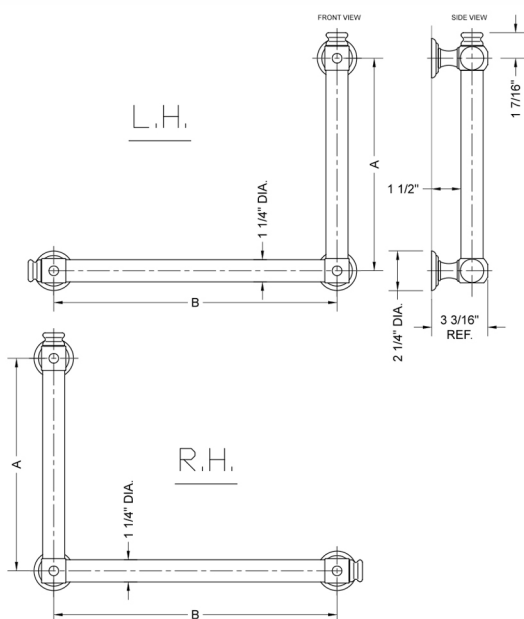

G60 16H x 24W 90° Left Hand Grab Bar

Model #: **G60-16H-24W-LH-**

FEATURES:

- ADA compliant when properly installed
- All brass construction, fully polished & plated
- All grab bars can be custom sized. Contact JACLO for pricing & availability
- Optional handshower sliders and toilet paper/wash cloth holders can be added only upon initial order
- Grab bars over 32" REQUIRE a middle post

SPECIFICATION DRAWING:

BRASS LUXURY GRAB BAR			
PART. #	DESCRIPTION	A H	B W
G60-12H-12W	CENTER TO CENTER	12"	12"
G60-12H-16W	CENTER TO CENTER	12"	16"
G60-12H-24W	CENTER TO CENTER	12"	24"
G60-12H-32W	CENTER TO CENTER	12"	32"
G60-16H-12W	CENTER TO CENTER	16"	12"
G60-16H-16W	CENTER TO CENTER	16"	16"
G60-16H-24W	CENTER TO CENTER	16"	24"
G60-16H-32W	CENTER TO CENTER	16"	32"
G60-24H-12W	CENTER TO CENTER	24"	12"
G60-24H-16W	CENTER TO CENTER	24"	16"
G60-24H-24W	CENTER TO CENTER	24"	24"
G60-24H-32W	CENTER TO CENTER	24"	32"
G60-32H-12W	CENTER TO CENTER	32"	12"
G60-32H-16W	CENTER TO CENTER	32"	16"
G60-32H-24W	CENTER TO CENTER	32"	24"
G60-32H-32W	CENTER TO CENTER	32"	32"