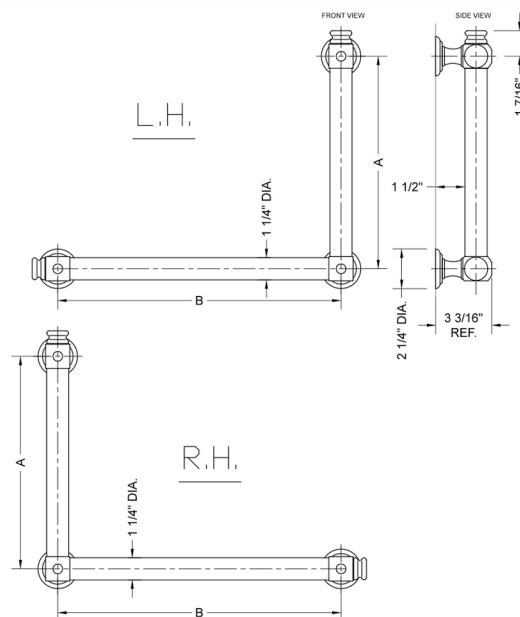

G60 16H x 16W 90° Grab Bar

Model #: **G60-16H-16W-**

FEATURES:

- ADA compliant when properly installed
- All brass construction, fully polished & plated
- All grab bars can be custom sized. Contact JACLO for pricing & availability
- Optional handshower sliders and toilet paper/wash cloth holders can be added only upon initial order
- Grab bars over 32" REQUIRE a middle post

SPECIFICATION DRAWING:

BRASS LUXURY GRAB BAR			
PART. #	DESCRIPTION	A H	B W
G60-12H-12W	CENTER TO CENTER	12"	12"
G60-12H-16W	CENTER TO CENTER	12"	16"
G60-12H-24W	CENTER TO CENTER	12"	24"
G60-12H-32W	CENTER TO CENTER	12"	32"
G60-16H-12W	CENTER TO CENTER	16"	12"
G60-16H-16W	CENTER TO CENTER	16"	16"
G60-16H-24W	CENTER TO CENTER	16"	24"
G60-16H-32W	CENTER TO CENTER	16"	32"
G60-24H-12W	CENTER TO CENTER	24"	12"
G60-24H-16W	CENTER TO CENTER	24"	16"
G60-24H-24W	CENTER TO CENTER	24"	24"
G60-24H-32W	CENTER TO CENTER	24"	32"
G60-32H-12W	CENTER TO CENTER	32"	12"
G60-32H-16W	CENTER TO CENTER	32"	16"
G60-32H-24W	CENTER TO CENTER	32"	24"
G60-32H-32W	CENTER TO CENTER	32"	32"