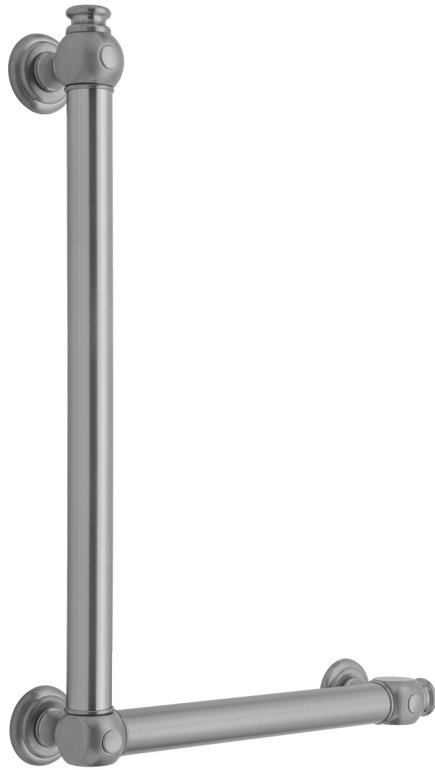

## G60 16H x 12W 90° Right Hand Grab Bar

Model #: **G60-16H-12W-RH-**

### FEATURES:

- ADA compliant when properly installed
- All brass construction, fully polished & plated
- All grab bars can be custom sized. Contact JACLO for pricing & availability
- Optional handshower sliders and toilet paper/wash cloth holders can be added only upon initial order
- Grab bars over 32" REQUIRE a middle post

### AVAILABLE FINISHES:

Polished Chrome (PCH)	Satin Chrome (SC)	Bronze Umber (BU)
Satin Nickel (SN)	Pewter (PEW)	Caramel Bronze (CB)
Polished Nickel (PN)	Antique Brass (AB)	Antique Copper (ACU)
Oil-Rubbed Bronze (ORB)	Polished Brass (PB)	Polished Copper (PCU)
Vintage Bronze (VB)	Satin Brass (SB)	Matte Black (MBK)
Satin Gold (SG)	Polished Gold (PG)	Black Nickel (BKN)
Bombay Gold (BG)	Jewelers Gold (JG)	Europa Bronze (EB)
White (WH)	Sedona Beige (SDB)	Tristan Brass (TB)
Unlacquered Brass (ULB)	Satin Cooper (SCU)	

### SPECIFICATION DRAWING:

BRASS LUXURY GRAB BAR			
PART. #	DESCRIPTION	A H	B W
G60-12H-12W	CENTER TO CENTER	12"	12"
G60-12H-16W	CENTER TO CENTER	12"	16"
G60-12H-24W	CENTER TO CENTER	12"	24"
G60-12H-32W	CENTER TO CENTER	12"	32"
G60-16H-12W	CENTER TO CENTER	16"	12"
G60-16H-16W	CENTER TO CENTER	16"	16"
G60-16H-24W	CENTER TO CENTER	16"	24"
G60-16H-32W	CENTER TO CENTER	16"	32"
G60-24H-12W	CENTER TO CENTER	24"	12"
G60-24H-16W	CENTER TO CENTER	24"	16"
G60-24H-24W	CENTER TO CENTER	24"	24"
G60-24H-32W	CENTER TO CENTER	24"	32"
G60-32H-12W	CENTER TO CENTER	32"	12"
G60-32H-16W	CENTER TO CENTER	32"	16"
G60-32H-24W	CENTER TO CENTER	32"	24"
G60-32H-32W	CENTER TO CENTER	32"	32"