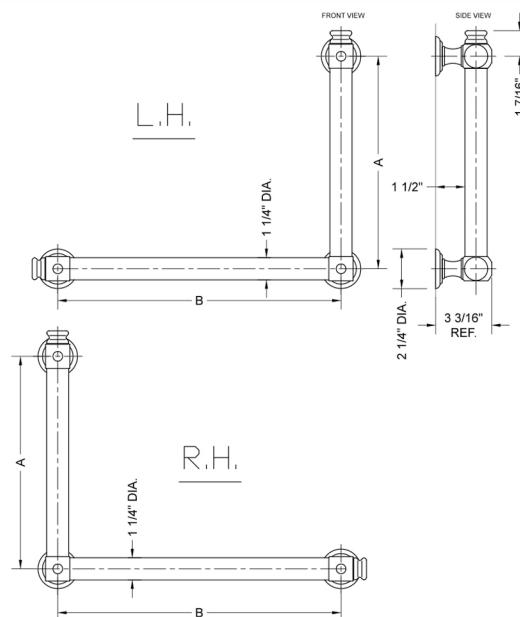

## G60 16H x 12W 90° Right Hand Grab Bar

Model #: **G60-16H-12W-RH-**

### FEATURES:

- ADA compliant when properly installed
- All brass construction, fully polished & plated
- All grab bars can be custom sized. Contact JACLO for pricing & availability
- Optional handshower sliders and toilet paper/wash cloth holders can be added only upon initial order
- Grab bars over 32" REQUIRE a middle post

### SPECIFICATION DRAWING:

BRASS LUXURY GRAB BAR			
PART. #	DESCRIPTION	A H	B W
G60-12H-12W	CENTER TO CENTER	12"	12"
G60-12H-16W	CENTER TO CENTER	12"	16"
G60-12H-24W	CENTER TO CENTER	12"	24"
G60-12H-32W	CENTER TO CENTER	12"	32"
G60-16H-12W	CENTER TO CENTER	16"	12"
G60-16H-16W	CENTER TO CENTER	16"	16"
G60-16H-24W	CENTER TO CENTER	16"	24"
G60-16H-32W	CENTER TO CENTER	16"	32"
G60-24H-12W	CENTER TO CENTER	24"	12"
G60-24H-16W	CENTER TO CENTER	24"	16"
G60-24H-24W	CENTER TO CENTER	24"	24"
G60-24H-32W	CENTER TO CENTER	24"	32"
G60-32H-12W	CENTER TO CENTER	32"	12"
G60-32H-16W	CENTER TO CENTER	32"	16"
G60-32H-24W	CENTER TO CENTER	32"	24"
G60-32H-32W	CENTER TO CENTER	32"	32"