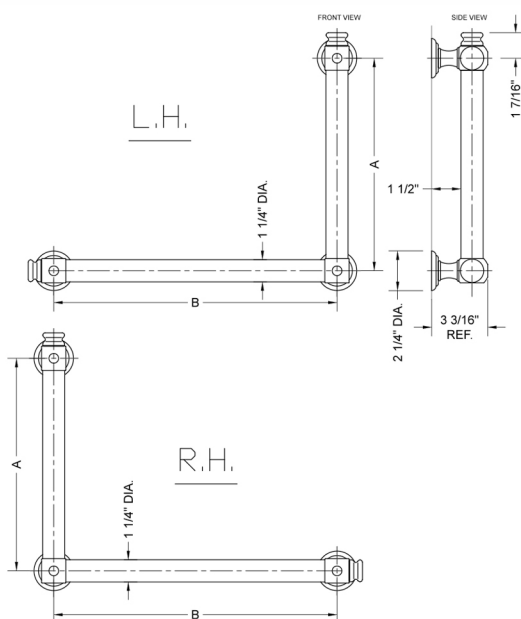

## G60 16H x 12W 90° Left Hand Grab Bar

Model #: **G60-16H-12W-LH-**

### FEATURES:

- ADA compliant when properly installed
- All brass construction, fully polished & plated
- All grab bars can be custom sized. Contact JACLO for pricing & availability
- Optional handshower sliders and toilet paper/wash cloth holders can be added only upon initial order
- Grab bars over 32" REQUIRE a middle post

### SPECIFICATION DRAWING:

BRASS LUXURY GRAB BAR			
PART. #	DESCRIPTION	A H	B W
G60-12H-12W	CENTER TO CENTER	12"	12"
G60-12H-16W	CENTER TO CENTER	12"	16"
G60-12H-24W	CENTER TO CENTER	12"	24"
G60-12H-32W	CENTER TO CENTER	12"	32"
G60-16H-12W	CENTER TO CENTER	16"	12"
G60-16H-16W	CENTER TO CENTER	16"	16"
G60-16H-24W	CENTER TO CENTER	16"	24"
G60-16H-32W	CENTER TO CENTER	16"	32"
G60-24H-12W	CENTER TO CENTER	24"	12"
G60-24H-16W	CENTER TO CENTER	24"	16"
G60-24H-24W	CENTER TO CENTER	24"	24"
G60-24H-32W	CENTER TO CENTER	24"	32"
G60-32H-12W	CENTER TO CENTER	32"	12"
G60-32H-16W	CENTER TO CENTER	32"	16"
G60-32H-24W	CENTER TO CENTER	32"	24"
G60-32H-32W	CENTER TO CENTER	32"	32"