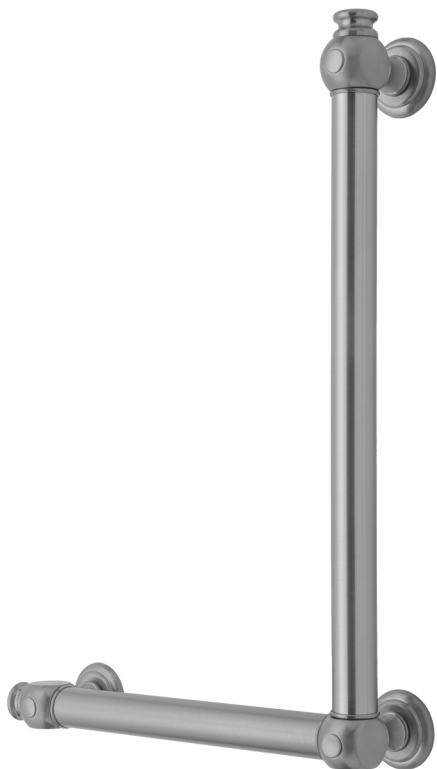

## G60 16H x 12W 90° Left Hand Grab Bar

Model #: **G60-16H-12W-LH-**

### FEATURES:

- ADA compliant when properly installed
- All brass construction, fully polished & plated
- All grab bars can be custom sized. Contact JACLO for pricing & availability
- Optional handshower sliders and toilet paper/wash cloth holders can be added only upon initial order
- Grab bars over 32" REQUIRE a middle post

### AVAILABLE FINISHES:

Polished Chrome (PCH)	Satin Chrome (SC)	Bronze Umber (BU)
Satin Nickel (SN)	Pewter (PEW)	Caramel Bronze (CB)
Polished Nickel (PN)	Antique Brass (AB)	Antique Copper (ACU)
Oil-Rubbed Bronze (ORB)	Polished Brass (PB)	Polished Copper (PCU)
Vintage Bronze (VB)	Satin Brass (SB)	Matte Black (MBK)
Satin Gold (SG)	Polished Gold (PG)	Black Nickel (BKN)
Bombay Gold (BG)	Jewelers Gold (JG)	Europa Bronze (EB)
White (WH)	Sedona Beige (SDB)	Tristan Brass (TB)
Unlacquered Brass (ULB)	Satin Cooper (SCU)	

### SPECIFICATION DRAWING:

BRASS LUXURY GRAB BAR			
PART. #	DESCRIPTION	A H	B W
G60-12H-12W	CENTER TO CENTER	12"	12"
G60-12H-16W	CENTER TO CENTER	12"	16"
G60-12H-24W	CENTER TO CENTER	12"	24"
G60-12H-32W	CENTER TO CENTER	12"	32"
G60-16H-12W	CENTER TO CENTER	16"	12"
G60-16H-16W	CENTER TO CENTER	16"	16"
G60-16H-24W	CENTER TO CENTER	16"	24"
G60-16H-32W	CENTER TO CENTER	16"	32"
G60-24H-12W	CENTER TO CENTER	24"	12"
G60-24H-16W	CENTER TO CENTER	24"	16"
G60-24H-24W	CENTER TO CENTER	24"	24"
G60-24H-32W	CENTER TO CENTER	24"	32"
G60-32H-12W	CENTER TO CENTER	32"	12"
G60-32H-16W	CENTER TO CENTER	32"	16"
G60-32H-24W	CENTER TO CENTER	32"	24"
G60-32H-32W	CENTER TO CENTER	32"	32"