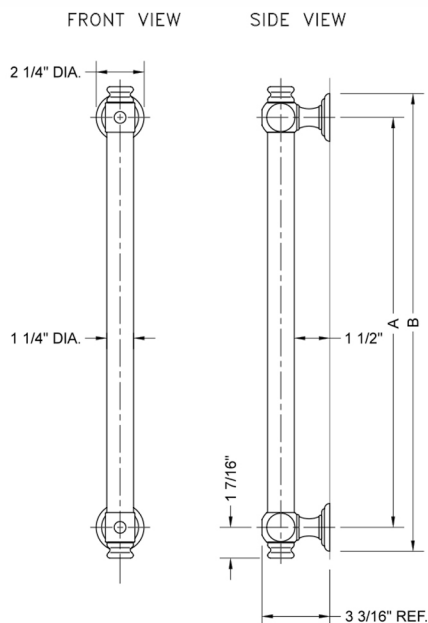

16" G60 Straight Grab Bar

Model #: **G60-16-**

FEATURES:

- ADA compliant when properly installed
- All brass construction, fully polished & plated
- All grab bars can be custom sized. Contact JACLO for pricing & availability
- Optional handshower sliders and toilet paper/wash cloth holders can be added only upon initial order
- Grab bars over 32" REQUIRE a middle post

SPECIFICATION DRAWING:

BRASS LUXURY GRAB BAR			
PART. #	DESCRIPTION	A	B
G60-12-XX	12" CENTER TO CENTER	12"	14 1/4"
G60-16-XX	16" CENTER TO CENTER	16"	18 1/4"
G60-18-XX	18" CENTER TO CENTER	18"	20 1/4"
G60-24-XX	24" CENTER TO CENTER	24"	24 1/4"
G60-32-XX	32" CENTER TO CENTER	32"	34 1/4"
*NOTE: GRAB BARS OVER 32" REQUIRE A MIDDLE POST			
G60-36-XX	36" CENTER TO CENTER	36"	38 1/4"
G60-42-XX	42" CENTER TO CENTER	42"	44 1/4"
G60-48-XX	48" CENTER TO CENTER	48"	50 1/4"
G60-60-XX	60" CENTER TO CENTER	60"	62 1/4"