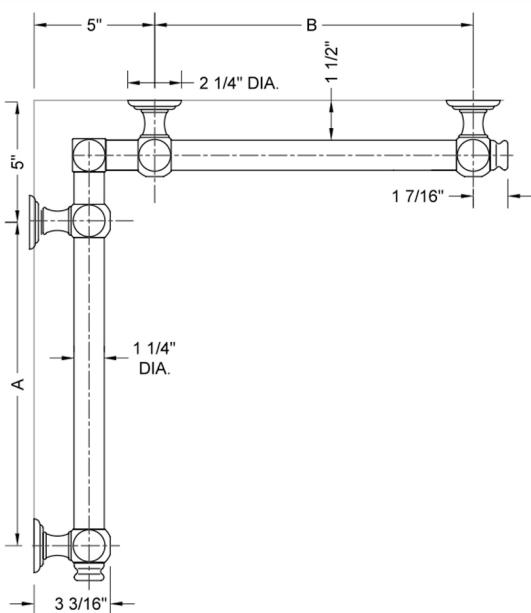

G60 16" x 60" Inside Corner Grab Bar

Model #: **G60-16-60-IC-**

FEATURES:

- ADA compliant when properly installed
- All brass construction, fully polished & plated
- All grab bars can be custom sized. Contact JACLO for pricing & availability
- Optional handshower sliders and toilet paper/wash cloth holders can be added only upon initial order
- Grab bars over 32" REQUIRE a middle post

SPECIFICATION DRAWING:

BRASS LUXURY GRAB BAR							
PART. #	DESCRIPTION	A	B	PART. #	DESCRIPTION	A	B
G60-12-12-IC	CENTER OF POST	12"	12"	G60-24-36-IC	CENTER OF POST	24"	36"
G60-12-16-IC	CENTER OF POST	12"	16"	G60-24-48-IC	CENTER OF POST	24"	48"
G60-12-24-IC	CENTER OF POST	12"	24"	G60-24-60-IC	CENTER OF POST	24"	60"
G60-12-32-IC	CENTER OF POST	12"	32"				
				G60-32-32-IC	CENTER OF POST	32"	32"
G60-12-36-IC	CENTER OF POST	12"	36"	G60-32-36-IC	CENTER OF POST	32"	36"
G60-12-48-IC	CENTER OF POST	12"	48"	G60-32-48-IC	CENTER OF POST	32"	48"
G60-12-60-IC	CENTER OF POST	12"	60"	G60-32-60-IC	CENTER OF POST	32"	60"
G60-16-16-IC	CENTER OF POST	16"	16"	G60-36-36-IC	CENTER OF POST	36"	36"
G60-16-24-IC	CENTER OF POST	16"	24"	G60-36-48-IC	CENTER OF POST	36"	48"
G60-16-32-IC	CENTER OF POST	16"	32"	G60-36-60-IC	CENTER OF POST	36"	60"
G60-16-36-IC	CENTER OF POST	16"	36"	G60-48-48-IC	CENTER OF POST	48"	48"
G60-16-48-IC	CENTER OF POST	16"	48"	G60-48-60-IC	CENTER OF POST	48"	60"
G60-16-60-IC	CENTER OF POST	16"	60"				
				G60-60-60-IC	CENTER OF POST	60"	60"
G60-24-24-IC	CENTER OF POST	24"	24"				
G60-24-32-IC	CENTER OF POST	24"	32"				