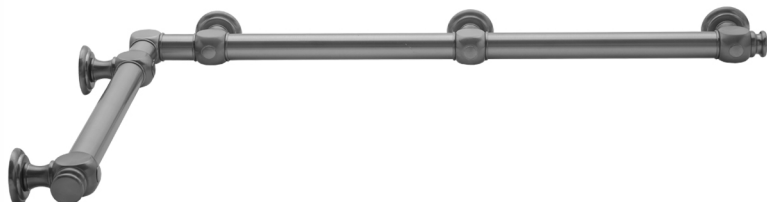

G60 16" x 60" Inside Corner Grab Bar

Model #: **G60-16-60-IC-**

FEATURES:

- ADA compliant when properly installed
- All brass construction, fully polished & plated
- All grab bars can be custom sized. Contact JACLO for pricing & availability
- Optional handshower sliders and toilet paper/wash cloth holders can be added only upon initial order
- Grab bars over 32" REQUIRE a middle post

AVAILABLE FINISHES:

Polished Chrome (PCH)	Satin Chrome (SC)	Bronze Umber (BU)
Satin Nickel (SN)	Pewter (PEW)	Caramel Bronze (CB)
Polished Nickel (PN)	Antique Brass (AB)	Antique Copper (ACU)
Oil-Rubbed Bronze (ORB)	Polished Brass (PB)	Polished Copper (PCU)
Vintage Bronze (VB)	Satin Brass (SB)	Matte Black (MBK)
Satin Gold (SG)	Polished Gold (PG)	Black Nickel (BKN)
Bombay Gold (BG)	Jewelers Gold (JG)	Europa Bronze (EB)
White (WH)	Sedona Beige (SDB)	Tristan Brass (TB)
Unlacquered Brass (ULB)	Satin Cooper (SCU)	