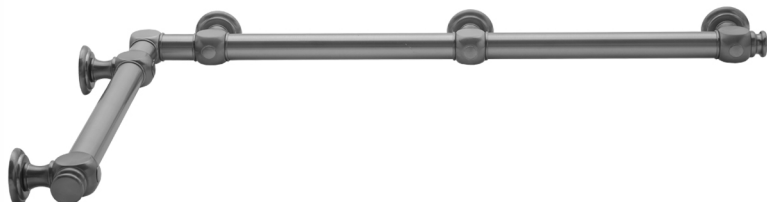

G60 16" x 48" Inside Corner Grab Bar

Model #: **G60-16-48-IC-**

FEATURES:

- ADA compliant when properly installed
- All brass construction, fully polished & plated
- All grab bars can be custom sized. Contact JACLO for pricing & availability
- Optional handshower sliders and toilet paper/wash cloth holders can be added only upon initial order
- Grab bars over 32" REQUIRE a middle post

AVAILABLE FINISHES:

Polished Chrome (PCH)	Satin Chrome (SC)	Bronze Umber (BU)
Satin Nickel (SN)	Pewter (PEW)	Caramel Bronze (CB)
Polished Nickel (PN)	Antique Brass (AB)	Antique Copper (ACU)
Oil-Rubbed Bronze (ORB)	Polished Brass (PB)	Polished Copper (PCU)
Vintage Bronze (VB)	Satin Brass (SB)	Matte Black (MBK)
Satin Gold (SG)	Polished Gold (PG)	Black Nickel (BKN)
Bombay Gold (BG)	Jewelers Gold (JG)	Europa Bronze (EB)
White (WH)	Sedona Beige (SDB)	Tristan Brass (TB)
Unlacquered Brass (ULB)	Satin Cooper (SCU)	