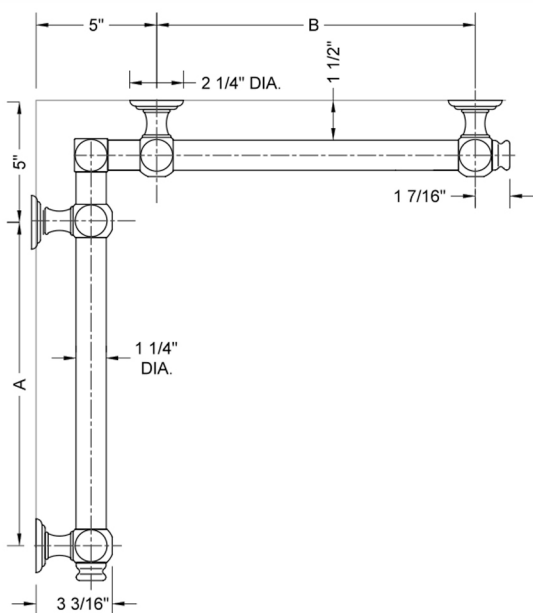

G60 16" x 48" Inside Corner Grab Bar

Model #: **G60-16-48-IC-**

FEATURES:

- ADA compliant when properly installed
- All brass construction, fully polished & plated
- All grab bars can be custom sized. Contact JACLO for pricing & availability
- Optional handshower sliders and toilet paper/wash cloth holders can be added only upon initial order
- Grab bars over 32" REQUIRE a middle post

SPECIFICATION DRAWING:

BRASS LUXURY GRAB BAR							
PART #	DESCRIPTION	A	B	PART #	DESCRIPTION	A	B
G60-12-12-IC	CENTER OF POST	12"	12"	G60-24-36-IC	CENTER OF POST	24"	36"
G60-12-16-IC	CENTER OF POST	12"	16"	G60-24-48-IC	CENTER OF POST	24"	48"
G60-12-24-IC	CENTER OF POST	12"	24"	G60-24-60-IC	CENTER OF POST	24"	60"
G60-12-32-IC	CENTER OF POST	12"	32"				
				G60-32-32-IC	CENTER OF POST	32"	32"
G60-12-36-IC	CENTER OF POST	12"	36"	G60-32-36-IC	CENTER OF POST	32"	36"
G60-12-48-IC	CENTER OF POST	12"	48"	G60-32-48-IC	CENTER OF POST	32"	48"
G60-12-60-IC	CENTER OF POST	12"	60"	G60-32-60-IC	CENTER OF POST	32"	60"
G60-16-16-IC	CENTER OF POST	16"	16"	G60-36-36-IC	CENTER OF POST	36"	36"
G60-16-24-IC	CENTER OF POST	16"	24"	G60-36-48-IC	CENTER OF POST	36"	48"
G60-16-32-IC	CENTER OF POST	16"	32"	G60-36-60-IC	CENTER OF POST	36"	60"
G60-16-36-IC	CENTER OF POST	16"	36"	G60-48-48-IC	CENTER OF POST	48"	48"
G60-16-48-IC	CENTER OF POST	16"	48"	G60-48-60-IC	CENTER OF POST	48"	60"
G60-16-60-IC	CENTER OF POST	16"	60"				
				G60-60-60-IC	CENTER OF POST	60"	60"
G60-24-24-IC	CENTER OF POST	24"	24"				
G60-24-32-IC	CENTER OF POST	24"	32"				