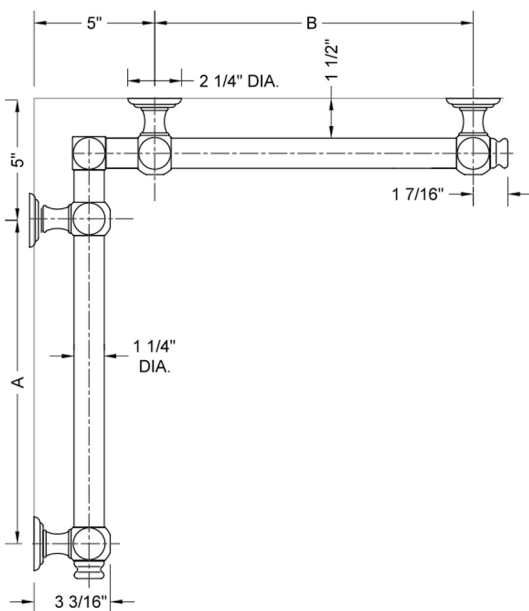

## G60 16" x 36" Inside Corner Grab Bar Model #: G60-16-36-IC-

### FEATURES:

- ADA compliant when properly installed
- All brass construction, fully polished & plated
- All grab bars can be custom sized. Contact JACLO for pricing & availability
- Optional handshower sliders and toilet paper/wash cloth holders can be added only upon initial order
- Grab bars over 32" REQUIRE a middle post

### SPECIFICATION DRAWING:

BRASS LUXURY GRAB BAR							
PART #	DESCRIPTION	A	B	PART #	DESCRIPTION	A	B
G60-12-12-IC	CENTER OF POST	12"	12"	G60-24-36-IC	CENTER OF POST	24"	36"
G60-12-16-IC	CENTER OF POST	12"	16"	G60-24-48-IC	CENTER OF POST	24"	48"
G60-12-24-IC	CENTER OF POST	12"	24"	G60-24-60-IC	CENTER OF POST	24"	60"
G60-12-32-IC	CENTER OF POST	12"	32"				
				G60-32-32-IC	CENTER OF POST	32"	32"
G60-12-36-IC	CENTER OF POST	12"	36"	G60-32-36-IC	CENTER OF POST	32"	36"
G60-12-48-IC	CENTER OF POST	12"	48"	G60-32-48-IC	CENTER OF POST	32"	48"
G60-12-60-IC	CENTER OF POST	12"	60"	G60-32-60-IC	CENTER OF POST	32"	60"
G60-16-16-IC	CENTER OF POST	16"	16"	G60-36-36-IC	CENTER OF POST	36"	36"
G60-16-24-IC	CENTER OF POST	16"	24"	G60-36-48-IC	CENTER OF POST	36"	48"
G60-16-32-IC	CENTER OF POST	16"	32"	G60-36-60-IC	CENTER OF POST	36"	60"
G60-16-36-IC	CENTER OF POST	16"	36"	G60-48-48-IC	CENTER OF POST	48"	48"
G60-16-48-IC	CENTER OF POST	16"	48"	G60-48-60-IC	CENTER OF POST	48"	60"
G60-16-60-IC	CENTER OF POST	16"	60"				
				G60-60-60-IC	CENTER OF POST	60"	60"
G60-24-24-IC	CENTER OF POST	24"	24"				
G60-24-32-IC	CENTER OF POST	24"	32"				