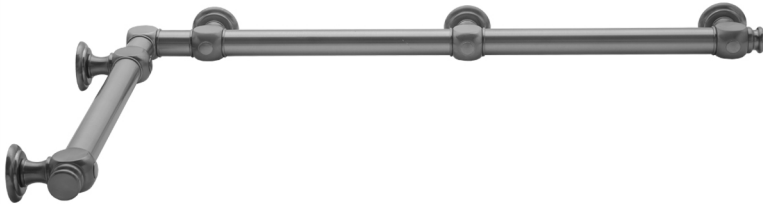

## G60 16" x 36" Inside Corner Grab Bar Model #: G60-16-36-IC-

### FEATURES:

- ADA compliant when properly installed
- All brass construction, fully polished & plated
- All grab bars can be custom sized. Contact JACLO for pricing & availability
- Optional handshower sliders and toilet paper/wash cloth holders can be added only upon initial order
- Grab bars over 32" REQUIRE a middle post