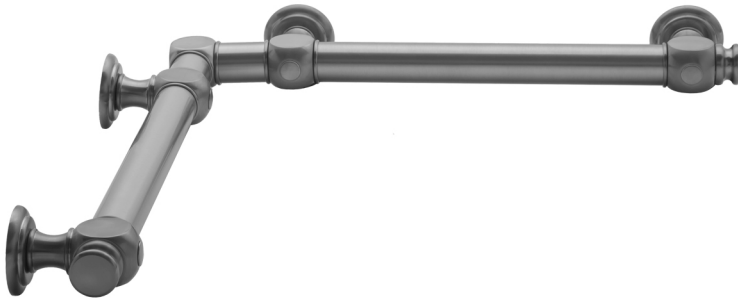

G60 16" x 24" Inside Corner Grab Bar

Model #: G60-16-24-IC-

FEATURES:

- ADA compliant when properly installed
- All brass construction, fully polished & plated
- All grab bars can be custom sized. Contact JACLO for pricing & availability
- Optional handshower sliders and toilet paper/wash cloth holders can be added only upon initial order
- Grab bars over 32" REQUIRE a middle post

AVAILABLE FINISHES:

Polished Chrome (PCH)	Satin Chrome (SC)	Bronze Umber (BU)
Satin Nickel (SN)	Pewter (PEW)	Caramel Bronze (CB)
Polished Nickel (PN)	Antique Brass (AB)	Antique Copper (ACU)
Oil-Rubbed Bronze (ORB)	Polished Brass (PB)	Polished Copper (PCU)
Vintage Bronze (VB)	Satin Brass (SB)	Matte Black (MBK)
Satin Gold (SG)	Polished Gold (PG)	Black Nickel (BKN)
Bombay Gold (BG)	Jewelers Gold (JG)	Europa Bronze (EB)
White (WH)	Sedona Beige (SDB)	Tristan Brass (TB)
Unlacquered Brass (ULB)	Satin Cooper (SCU)	