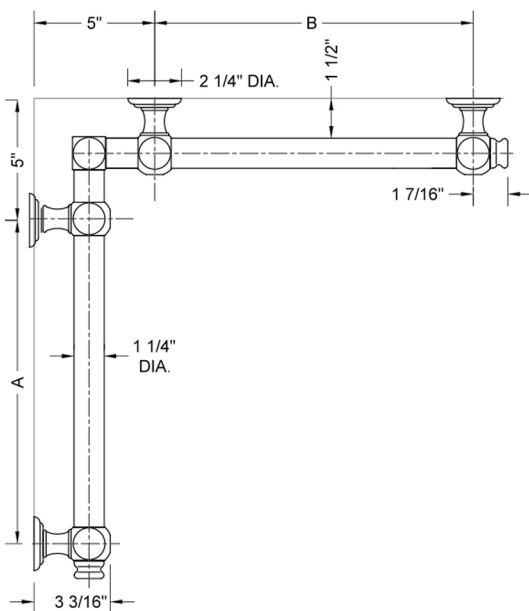

G60 16" x 24" Inside Corner Grab Bar

Model #: G60-16-24-IC-

FEATURES:

- ADA compliant when properly installed
- All brass construction, fully polished & plated
- All grab bars can be custom sized. Contact JACLO for pricing & availability
- Optional handshower sliders and toilet paper/wash cloth holders can be added only upon initial order
- Grab bars over 32" REQUIRE a middle post

SPECIFICATION DRAWING:

BRASS LUXURY GRAB BAR							
PART. #	DESCRIPTION	A	B	PART. #	DESCRIPTION	A	B
G60-12-12-IC	CENTER OF POST	12"	12"	G60-24-36-IC	CENTER OF POST	24"	36"
G60-12-16-IC	CENTER OF POST	12"	16"	G60-24-48-IC	CENTER OF POST	24"	48"
G60-12-24-IC	CENTER OF POST	12"	24"	G60-24-60-IC	CENTER OF POST	24"	60"
G60-12-32-IC	CENTER OF POST	12"	32"				
				G60-32-32-IC	CENTER OF POST	32"	32"
G60-12-36-IC	CENTER OF POST	12"	36"	G60-32-36-IC	CENTER OF POST	32"	36"
G60-12-48-IC	CENTER OF POST	12"	48"	G60-32-48-IC	CENTER OF POST	32"	48"
G60-12-60-IC	CENTER OF POST	12"	60"	G60-32-60-IC	CENTER OF POST	32"	60"
G60-16-16-IC	CENTER OF POST	16"	16"	G60-36-36-IC	CENTER OF POST	36"	36"
G60-16-24-IC	CENTER OF POST	16"	24"	G60-36-48-IC	CENTER OF POST	36"	48"
G60-16-32-IC	CENTER OF POST	16"	32"	G60-36-60-IC	CENTER OF POST	36"	60"
G60-16-36-IC	CENTER OF POST	16"	36"	G60-48-48-IC	CENTER OF POST	48"	48"
G60-16-48-IC	CENTER OF POST	16"	48"	G60-48-60-IC	CENTER OF POST	48"	60"
G60-16-60-IC	CENTER OF POST	16"	60"				
				G60-60-60-IC	CENTER OF POST	60"	60"
G60-24-24-IC	CENTER OF POST	24"	24"				
G60-24-32-IC	CENTER OF POST	24"	32"				