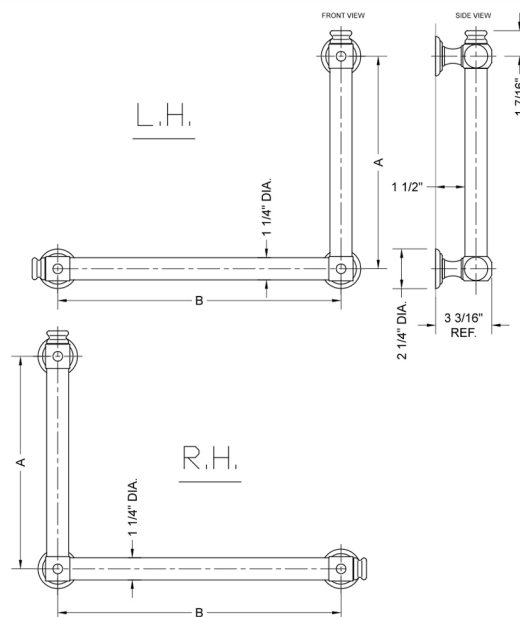

## G60 12H x 32W 90° Right Hand Grab Bar

Model #: **G60-12H-32W-RH-**

### FEATURES:

- ADA compliant when properly installed
- All brass construction, fully polished & plated
- All grab bars can be custom sized. Contact JACLO for pricing & availability
- Optional handshower sliders and toilet paper/wash cloth holders can be added only upon initial order
- Grab bars over 32" REQUIRE a middle post

### SPECIFICATION DRAWING:

BRASS LUXURY GRAB BAR			
PART. #	DESCRIPTION	A H	B W
G60-12H-12W	CENTER TO CENTER	12"	12"
G60-12H-16W	CENTER TO CENTER	12"	16"
G60-12H-24W	CENTER TO CENTER	12"	24"
G60-12H-32W	CENTER TO CENTER	12"	32"
G60-16H-12W	CENTER TO CENTER	16"	12"
G60-16H-16W	CENTER TO CENTER	16"	16"
G60-16H-24W	CENTER TO CENTER	16"	24"
G60-16H-32W	CENTER TO CENTER	16"	32"
G60-24H-12W	CENTER TO CENTER	24"	12"
G60-24H-16W	CENTER TO CENTER	24"	16"
G60-24H-24W	CENTER TO CENTER	24"	24"
G60-24H-32W	CENTER TO CENTER	24"	32"
G60-32H-12W	CENTER TO CENTER	32"	12"
G60-32H-16W	CENTER TO CENTER	32"	16"
G60-32H-24W	CENTER TO CENTER	32"	24"
G60-32H-32W	CENTER TO CENTER	32"	32"