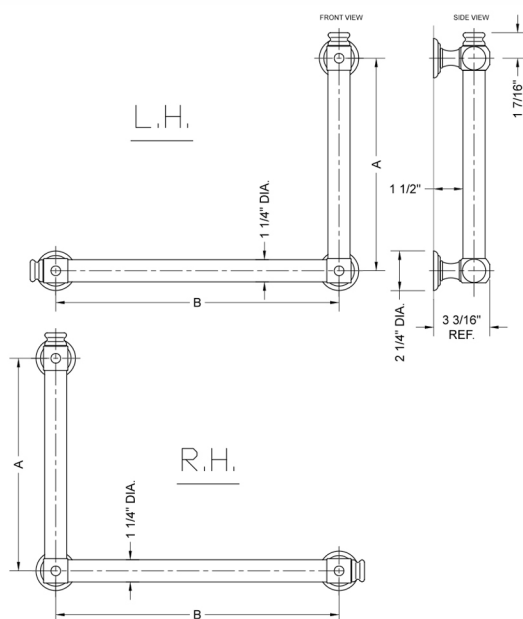

G60 12H x 32W 90° Left Hand Grab Bar

Model #: **G60-12H-32W-LH-**

FEATURES:

- ADA compliant when properly installed
- All brass construction, fully polished & plated
- All grab bars can be custom sized. Contact JACLO for pricing & availability
- Optional handshower sliders and toilet paper/wash cloth holders can be added only upon initial order
- Grab bars over 32" REQUIRE a middle post

SPECIFICATION DRAWING:

BRASS LUXURY GRAB BAR			
PART. #	DESCRIPTION	A H	B W
G60-12H-12W	CENTER TO CENTER	12"	12"
G60-12H-16W	CENTER TO CENTER	12"	16"
G60-12H-24W	CENTER TO CENTER	12"	24"
G60-12H-32W	CENTER TO CENTER	12"	32"
G60-16H-12W	CENTER TO CENTER	16"	12"
G60-16H-16W	CENTER TO CENTER	16"	16"
G60-16H-24W	CENTER TO CENTER	16"	24"
G60-16H-32W	CENTER TO CENTER	16"	32"
G60-24H-12W	CENTER TO CENTER	24"	12"
G60-24H-16W	CENTER TO CENTER	24"	16"
G60-24H-24W	CENTER TO CENTER	24"	24"
G60-24H-32W	CENTER TO CENTER	24"	32"
G60-32H-12W	CENTER TO CENTER	32"	12"
G60-32H-16W	CENTER TO CENTER	32"	16"
G60-32H-24W	CENTER TO CENTER	32"	24"
G60-32H-32W	CENTER TO CENTER	32"	32"