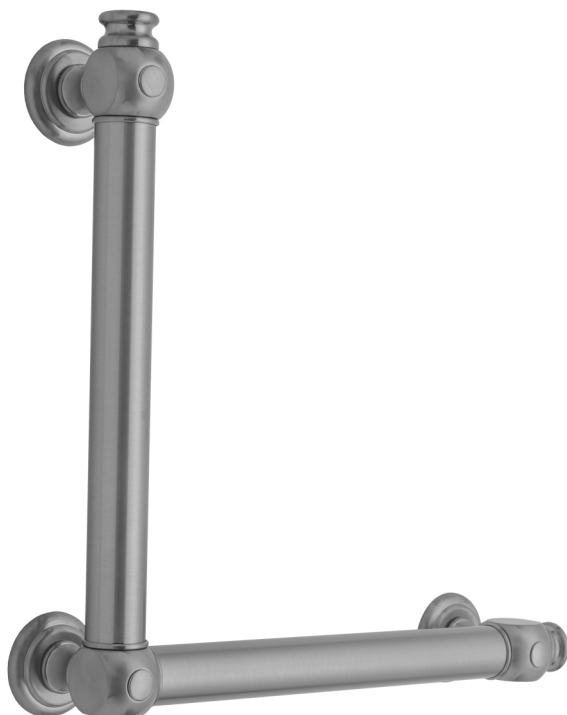

## G60 12H x 24W 90° Right Hand Grab Bar

Model #: **G60-12H-24W-RH-**

### FEATURES:

- ADA compliant when properly installed
- All brass construction, fully polished & plated
- All grab bars can be custom sized. Contact JACLO for pricing & availability
- Optional handshower sliders and toilet paper/wash cloth holders can be added only upon initial order
- Grab bars over 32" REQUIRE a middle post

### SPECIFICATION DRAWING:

BRASS LUXURY GRAB BAR			
PART. #	DESCRIPTION	A H	B W
G60-12H-12W	CENTER TO CENTER	12"	12"
G60-12H-16W	CENTER TO CENTER	12"	16"
G60-12H-24W	CENTER TO CENTER	12"	24"
G60-12H-32W	CENTER TO CENTER	12"	32"
G60-16H-12W	CENTER TO CENTER	16"	12"
G60-16H-16W	CENTER TO CENTER	16"	16"
G60-16H-24W	CENTER TO CENTER	16"	24"
G60-16H-32W	CENTER TO CENTER	16"	32"
G60-24H-12W	CENTER TO CENTER	24"	12"
G60-24H-16W	CENTER TO CENTER	24"	16"
G60-24H-24W	CENTER TO CENTER	24"	24"
G60-24H-32W	CENTER TO CENTER	24"	32"
G60-32H-12W	CENTER TO CENTER	32"	12"
G60-32H-16W	CENTER TO CENTER	32"	16"
G60-32H-24W	CENTER TO CENTER	32"	24"
G60-32H-32W	CENTER TO CENTER	32"	32"