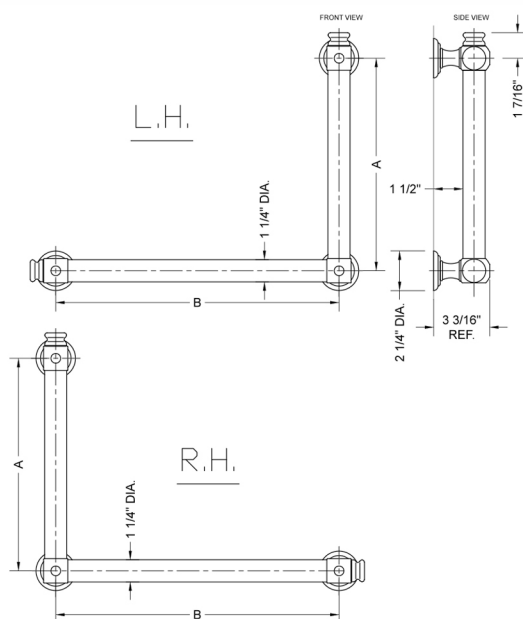

## G60 12H x 24W 90° Right Hand Grab Bar

Model #: **G60-12H-24W-RH-**

### FEATURES:

- ADA compliant when properly installed
- All brass construction, fully polished & plated
- All grab bars can be custom sized. Contact JACLO for pricing & availability
- Optional handshower sliders and toilet paper/wash cloth holders can be added only upon initial order
- Grab bars over 32" REQUIRE a middle post

### SPECIFICATION DRAWING:

BRASS LUXURY GRAB BAR			
PART. #	DESCRIPTION	A H	B W
G60-12H-12W	CENTER TO CENTER	12"	12"
G60-12H-16W	CENTER TO CENTER	12"	16"
G60-12H-24W	CENTER TO CENTER	12"	24"
G60-12H-32W	CENTER TO CENTER	12"	32"
G60-16H-12W	CENTER TO CENTER	16"	12"
G60-16H-16W	CENTER TO CENTER	16"	16"
G60-16H-24W	CENTER TO CENTER	16"	24"
G60-16H-32W	CENTER TO CENTER	16"	32"
G60-24H-12W	CENTER TO CENTER	24"	12"
G60-24H-16W	CENTER TO CENTER	24"	16"
G60-24H-24W	CENTER TO CENTER	24"	24"
G60-24H-32W	CENTER TO CENTER	24"	32"
G60-32H-12W	CENTER TO CENTER	32"	12"
G60-32H-16W	CENTER TO CENTER	32"	16"
G60-32H-24W	CENTER TO CENTER	32"	24"
G60-32H-32W	CENTER TO CENTER	32"	32"