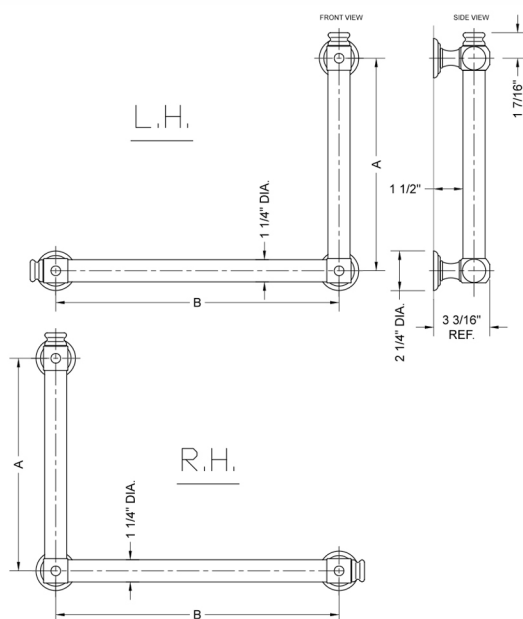

G60 12H x 24W 90° Left Hand Grab Bar

Model #: **G60-12H-24W-LH-**

FEATURES:

- ADA compliant when properly installed
- All brass construction, fully polished & plated
- All grab bars can be custom sized. Contact JACLO for pricing & availability
- Optional handshower sliders and toilet paper/wash cloth holders can be added only upon initial order
- Grab bars over 32" REQUIRE a middle post

SPECIFICATION DRAWING:

BRASS LUXURY GRAB BAR			
PART. #	DESCRIPTION	A H	B W
G60-12H-12W	CENTER TO CENTER	12"	12"
G60-12H-16W	CENTER TO CENTER	12"	16"
G60-12H-24W	CENTER TO CENTER	12"	24"
G60-12H-32W	CENTER TO CENTER	12"	32"
G60-16H-12W	CENTER TO CENTER	16"	12"
G60-16H-16W	CENTER TO CENTER	16"	16"
G60-16H-24W	CENTER TO CENTER	16"	24"
G60-16H-32W	CENTER TO CENTER	16"	32"
G60-24H-12W	CENTER TO CENTER	24"	12"
G60-24H-16W	CENTER TO CENTER	24"	16"
G60-24H-24W	CENTER TO CENTER	24"	24"
G60-24H-32W	CENTER TO CENTER	24"	32"
G60-32H-12W	CENTER TO CENTER	32"	12"
G60-32H-16W	CENTER TO CENTER	32"	16"
G60-32H-24W	CENTER TO CENTER	32"	24"
G60-32H-32W	CENTER TO CENTER	32"	32"