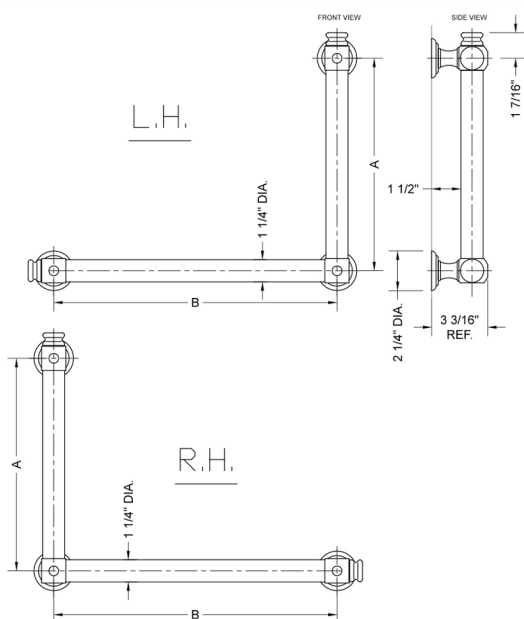

G60 12H x 16W 90° Right Hand Grab Bar

Model #: **G60-12H-16W-RH-**

FEATURES:

- ADA compliant when properly installed
- All brass construction, fully polished & plated
- All grab bars can be custom sized. Contact JACLO for pricing & availability
- Optional handshower sliders and toilet paper/wash cloth holders can be added only upon initial order
- Grab bars over 32" REQUIRE a middle post

SPECIFICATION DRAWING:

BRASS LUXURY GRAB BAR			
PART. #	DESCRIPTION	A H	B W
G60-12H-12W	CENTER TO CENTER	12"	12"
G60-12H-16W	CENTER TO CENTER	12"	16"
G60-12H-24W	CENTER TO CENTER	12"	24"
G60-12H-32W	CENTER TO CENTER	12"	32"
G60-16H-12W	CENTER TO CENTER	16"	12"
G60-16H-16W	CENTER TO CENTER	16"	16"
G60-16H-24W	CENTER TO CENTER	16"	24"
G60-16H-32W	CENTER TO CENTER	16"	32"
G60-24H-12W	CENTER TO CENTER	24"	12"
G60-24H-16W	CENTER TO CENTER	24"	16"
G60-24H-24W	CENTER TO CENTER	24"	24"
G60-24H-32W	CENTER TO CENTER	24"	32"
G60-32H-12W	CENTER TO CENTER	32"	12"
G60-32H-16W	CENTER TO CENTER	32"	16"
G60-32H-24W	CENTER TO CENTER	32"	24"
G60-32H-32W	CENTER TO CENTER	32"	32"