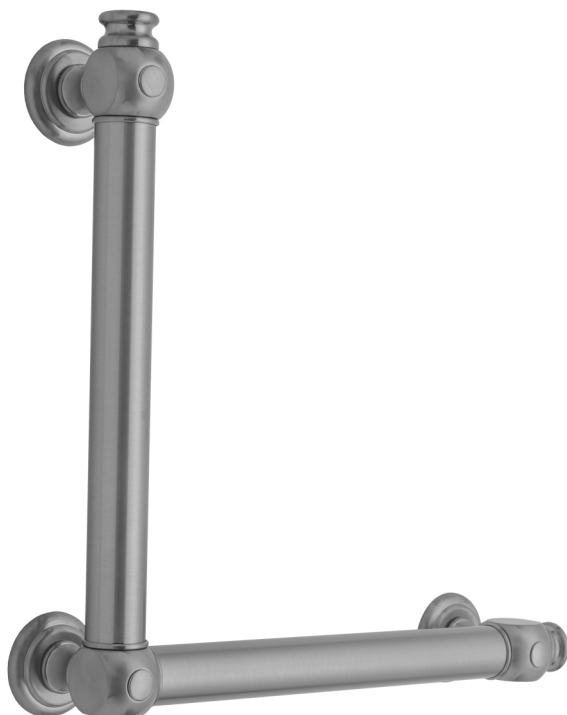

G60 12H x 16W 90° Right Hand Grab Bar

Model #: **G60-12H-16W-RH-**

FEATURES:

- ADA compliant when properly installed
- All brass construction, fully polished & plated
- All grab bars can be custom sized. Contact JACLO for pricing & availability
- Optional handshower sliders and toilet paper/wash cloth holders can be added only upon initial order
- Grab bars over 32" REQUIRE a middle post

AVAILABLE FINISHES:

Polished Chrome (PCH)	Satin Chrome (SC)	Bronze Umber (BU)
Satin Nickel (SN)	Pewter (PEW)	Caramel Bronze (CB)
Polished Nickel (PN)	Antique Brass (AB)	Antique Copper (ACU)
Oil-Rubbed Bronze (ORB)	Polished Brass (PB)	Polished Copper (PCU)
Vintage Bronze (VB)	Satin Brass (SB)	Matte Black (MBK)
Satin Gold (SG)	Polished Gold (PG)	Black Nickel (BKN)
Bombay Gold (BG)	Jewelers Gold (JG)	Europa Bronze (EB)
White (WH)	Sedona Beige (SDB)	Tristan Brass (TB)
Unlacquered Brass (ULB)	Satin Cooper (SCU)	

SPECIFICATION DRAWING:

BRASS LUXURY GRAB BAR			
PART. #	DESCRIPTION	A H	B W
G60-12H-12W	CENTER TO CENTER	12"	12"
G60-12H-16W	CENTER TO CENTER	12"	16"
G60-12H-24W	CENTER TO CENTER	12"	24"
G60-12H-32W	CENTER TO CENTER	12"	32"
G60-16H-12W	CENTER TO CENTER	16"	12"
G60-16H-16W	CENTER TO CENTER	16"	16"
G60-16H-24W	CENTER TO CENTER	16"	24"
G60-16H-32W	CENTER TO CENTER	16"	32"
G60-24H-12W	CENTER TO CENTER	24"	12"
G60-24H-16W	CENTER TO CENTER	24"	16"
G60-24H-24W	CENTER TO CENTER	24"	24"
G60-24H-32W	CENTER TO CENTER	24"	32"
G60-32H-12W	CENTER TO CENTER	32"	12"
G60-32H-16W	CENTER TO CENTER	32"	16"
G60-32H-24W	CENTER TO CENTER	32"	24"
G60-32H-32W	CENTER TO CENTER	32"	32"